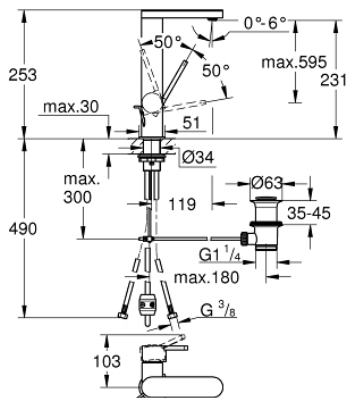

23 843 003 GROHE PLUS SINGLE-LEVER BASIN MIXER 1/2" L-SIZE

PRODUCT DESCRIPTION

- Colour: chrome
- single hole installation
- metal lever
- GROHE SilkMove 28 mm ceramic cartridge
- with temperature limiter
- GROHE LongLife finish
- GROHE EcoJoy - less water, perfect flow
- maximum flow rate (at 3 bar): 5 l/min
- SpeedClean mousseur
- GROHE AquaGuide adjustable mousseur
- rapid installation system
- pull out spout
- Easy Docking Function guarantees easy retraction and smooth docking back to the starting position
- pop-up waste set 1 1/4"
- flexible connection hoses

23 843 003 GROHE PLUS SINGLE-LEVER BASIN MIXER 1/2" L-SIZE

SPARE PARTS

- 1: Cartridge (Spare part-nr. 46963000)
 - 2: Pull out shower (Spare part-nr. 48454000)
 - 2.1: flow control (Spare part-nr. 1137059990)
 - 3: Pop-up rod (Spare part-nr. 46739000)
 - 4: Shank fastening assembly (Spare part-nr. 48384000)
 - 5: Waste set 1 1/4" (Spare part-nr. 28910000)
 - 5.1: Plug (Spare part-nr. 07182000)
 - 5.2: Eccentric rod (Spare part-nr. 07052000)
 - 6: Hose for sink mixer with pull-out dual spray or mousseur (Spare part-nr. 48293000)
 - 7: Eccentric rod (Spare part-nr. 07341000)*
- * Optional accessories