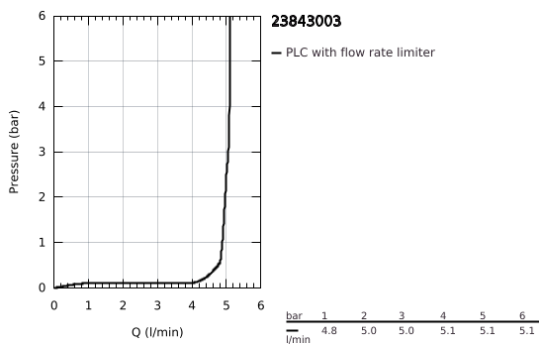

23 843 003 GROHE PLUS SINGLE-LEVER BASIN MIXER 1/2" L-SIZE

PRODUCT DESCRIPTION

- Colour: chrome
- single hole installation
- metal lever
- GROHE SilkMove 28 mm ceramic cartridge
- with temperature limiter
- GROHE LongLife finish
- GROHE EcoJoy - less water, perfect flow
- maximum flow rate (at 3 bar): 5 l/min
- SpeedClean mousseur
- GROHE AquaGuide adjustable mousseur
- rapid installation system
- pull out spout
- Easy Docking Function guarantees easy retraction and smooth docking back to the starting position
- pop-up waste set 1 1/4"
- flexible connection hoses

23 843 003 GROHE PLUS SINGLE-LEVER BASIN MIXER 1/2" L-SIZE

SPARE PARTS

- 1: Cartridge (Spare part-nr. 46963000)
 - 2: Pull out shower (Spare part-nr. 48454000)
 - 2.1: flow control (Spare part-nr. 1137059990)
 - 3: Pop-up rod (Spare part-nr. 46739000)
 - 4: Shank fastening assembly (Spare part-nr. 48384000)
 - 5: Waste set 1 1/4" (Spare part-nr. 28910000)
 - 5.1: Plug (Spare part-nr. 07182000)
 - 5.2: Eccentric rod (Spare part-nr. 07052000)
 - 6: Hose for sink mixer with pull-out dual spray or mousseur (Spare part-nr. 48293000)
 - 7: Eccentric rod (Spare part-nr. 07341000)*
- * Optional accessories