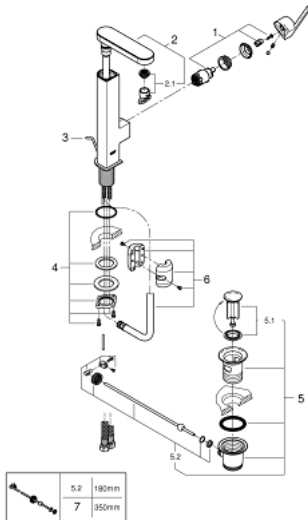

23 843 003 GROHE PLUS SINGLE-LEVER BASIN MIXER 1/2" L-SIZE

PRODUCT DESCRIPTION

- Colour: chrome
- single hole installation
- metal lever
- GROHE SilkMove 28 mm ceramic cartridge
- with temperature limiter
- GROHE LongLife finish
- GROHE EcoJoy - less water, perfect flow
- maximum flow rate (at 3 bar): 5 l/min
- SpeedClean mousseur
- GROHE AquaGuide adjustable mousseur
- rapid installation system
- pull out spout
- Easy Docking Function guarantees easy retraction and smooth docking back to the starting position
- pop-up waste set 1 1/4"
- flexible connection hoses

23 843 003 GROHE PLUS SINGLE-LEVER BASIN MIXER 1/2" L-SIZE

SPARE PARTS

- 1: Cartridge (Spare part-nr. 46963000)
 - 2: Pull out shower (Spare part-nr. 48454000)
 - 2.1: flow control (Spare part-nr. 1137059990)
 - 3: Pop-up rod (Spare part-nr. 46739000)
 - 4: Shank fastening assembly (Spare part-nr. 48384000)
 - 5: Waste set 1 1/4" (Spare part-nr. 28910000)
 - 5.1: Plug (Spare part-nr. 07182000)
 - 5.2: Eccentric rod (Spare part-nr. 07052000)
 - 6: Hose for sink mixer with pull-out dual spray or mousseur (Spare part-nr. 48293000)
 - 7: Eccentric rod (Spare part-nr. 07341000)*
- * Optional accessories