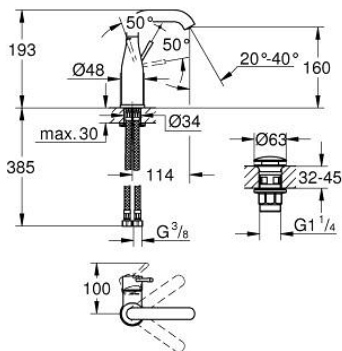

23 798 243 1 **ESSENCE SINGLE-LEVER BASIN MIXER 1/2"**
M-SIZE

PRODUCT DESCRIPTION

- Colour: matte black
- GROHE SilkMove 28 mm ceramic cartridge
- with temperature limiter
- GROHE EcoJoy - less water, perfect flow
- maximum flow rate (at 3 bar): 5.7 l/min
- GROHE AquaGuide adjustable mousseur
- GROHE Quickfix Plus installation system
- swivel spout with mousseur and stop limiter
- smooth body
- waste-set with push-open plug
- flexible connection hoses

23 798 243 1 **ESSENCE SINGLE-LEVER BASIN MIXER 1/2"**
M-SIZE

SPARE PARTS

- 1: Lever (Spare part-nr. 469192430)
 - 2: Cartridge (Spare part-nr. 46580000)
 - 3: screw ring (Spare part-nr. 48591000)
 - 4: Swivel tube spout (Spare part-nr. 133732430)
 - 4.1: Mousseur (Spare part-nr. 48270000)
 - 4.2: Sealing washer (Spare part-nr. 0128500M)
 - 4.3: Safety ring (Spare part-nr. 4826600M)
 - 5: Escutcheon (Spare part-nr. 486032430)
 - 6: Shank mounting kit (Spare part-nr. 46645000)
 - 7: Connection hose (Spare part-nr. 46255000)
 - 8: Waste set with push-open plug (Spare part-nr. 658072430)
 - 9: Mounting wrench (Spare part-nr. 19017000)*
- * Optional accessories