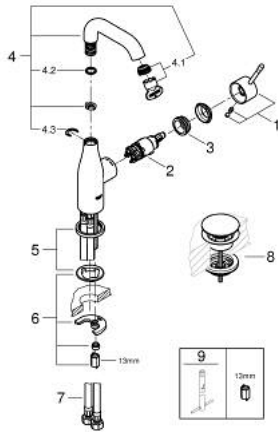

23 798 243 1 **ESSENCE SINGLE-LEVER BASIN MIXER 1/2"**
M-SIZE

PRODUCT DESCRIPTION

- Colour: matte black
- GROHE SilkMove 28 mm ceramic cartridge
- with temperature limiter
- GROHE EcoJoy - less water, perfect flow
- maximum flow rate (at 3 bar): 5.7 l/min
- GROHE AquaGuide adjustable mousseur
- GROHE Quickfix Plus installation system
- swivel spout with mousseur and stop limiter
- smooth body
- waste-set with push-open plug
- flexible connection hoses

23 798 243 1 **ESSENCE SINGLE-LEVER BASIN MIXER 1/2"**
M-SIZE

SPARE PARTS

- 1: Lever (Spare part-nr. 469192430)
 - 2: Cartridge (Spare part-nr. 46580000)
 - 3: screw ring (Spare part-nr. 48591000)
 - 4: Swivel tube spout (Spare part-nr. 133732430)
 - 4.1: Mousseur (Spare part-nr. 48270000)
 - 4.2: Sealing washer (Spare part-nr. 0128500M)
 - 4.3: Safety ring (Spare part-nr. 4826600M)
 - 5: Escutcheon (Spare part-nr. 486032430)
 - 6: Shank mounting kit (Spare part-nr. 46645000)
 - 7: Connection hose (Spare part-nr. 46255000)
 - 8: Waste set with push-open plug (Spare part-nr. 658072430)
 - 9: Mounting wrench (Spare part-nr. 19017000)*
- * Optional accessories