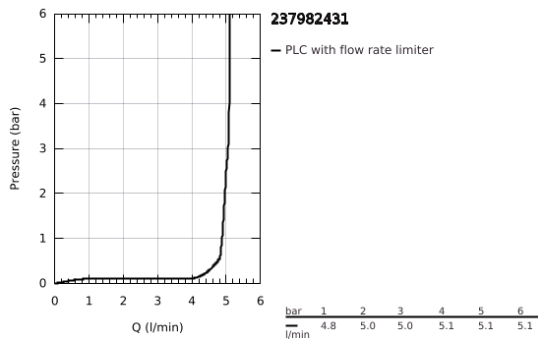

23 798 243 1 **ESSENCE SINGLE-LEVER BASIN MIXER 1/2"**
M-SIZE

PRODUCT DESCRIPTION

- Colour: matte black
- GROHE SilkMove 28 mm ceramic cartridge
- with temperature limiter
- GROHE EcoJoy - less water, perfect flow
- maximum flow rate (at 3 bar): 5.7 l/min
- GROHE AquaGuide adjustable mousseur
- GROHE Quickfix Plus installation system
- swivel spout with mousseur and stop limiter
- smooth body
- waste-set with push-open plug
- flexible connection hoses

23 798 243 1 **ESSENCE SINGLE-LEVER BASIN MIXER 1/2"**
M-SIZE

SPARE PARTS

- 1: Lever (Spare part-nr. 469192430)
 - 2: Cartridge (Spare part-nr. 46580000)
 - 3: screw ring (Spare part-nr. 48591000)
 - 4: Swivel tube spout (Spare part-nr. 133732430)
 - 4.1: Mousseur (Spare part-nr. 48270000)
 - 4.2: Sealing washer (Spare part-nr. 0128500M)
 - 4.3: Safety ring (Spare part-nr. 4826600M)
 - 5: Escutcheon (Spare part-nr. 486032430)
 - 6: Shank mounting kit (Spare part-nr. 46645000)
 - 7: Connection hose (Spare part-nr. 46255000)
 - 8: Waste set with push-open plug (Spare part-nr. 658072430)
 - 9: Mounting wrench (Spare part-nr. 19017000)*
- * Optional accessories