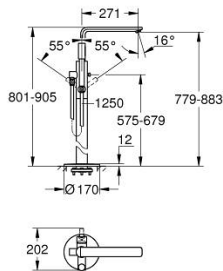

## 23 792 EN1 LINEARE SINGLE-LEVER BATH MIXER 1/2", FLOOR MOUNTED

### PRODUCT DESCRIPTION

- Colour: brushed nickel
- for use with rough-in set 29 086 000 / 45 984 001
- without roughing-in-set
- GROHE SilkMove 35 mm ceramic cartridge
- with temperature limiter
- GROHE LongLife finish
- automatic diverter: bath/shower
- swivel spout with mousseur and stop limiter
- projection 271 mm
- integrated non-return valve in the shower outlet
- with shower holder
- metal stick hand shower
- shower hose 1250 mm
- protected against backflow

### SPARE PARTS

- 1: Lever (Spare part-nr. 46983EN0)
- 2: Cartridge (Spare part-nr. 46374000)
- 3: Mousseur (Spare part-nr. 13941EN0)
- 4: Dirt strainer (Spare part-nr. 0700200M)
- 5: Diverter knob (Spare part-nr. 64989EN0)
- 6: Diverter (Spare part-nr. 65655EN0)
- 7: Non-return valve (Spare part-nr. 08565000)