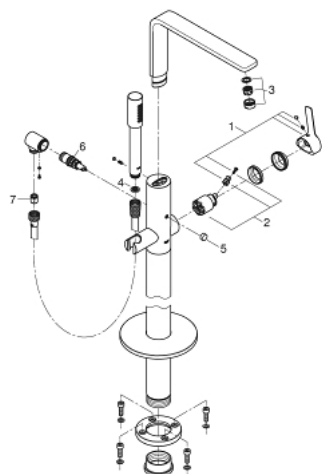

## 23 792 EN1 LINEARE SINGLE-LEVER BATH MIXER 1/2", FLOOR MOUNTED

### PRODUCT DESCRIPTION

- Colour: brushed nickel
- for use with rough-in set 29 086 000 / 45 984 001
- without roughing-in-set
- GROHE SilkMove 35 mm ceramic cartridge
- with temperature limiter
- GROHE LongLife finish
- automatic diverter: bath/shower
- swivel spout with mousseur and stop limiter
- projection 271 mm
- integrated non-return valve in the shower outlet
- with shower holder
- metal stick hand shower
- shower hose 1250 mm
- protected against backflow

### SPARE PARTS

- 1: Lever (Spare part-nr. 46983EN0)
- 2: Cartridge (Spare part-nr. 46374000)
- 3: Mousseur (Spare part-nr. 13941EN0)
- 4: Dirt strainer (Spare part-nr. 0700200M)
- 5: Diverter knob (Spare part-nr. 64989EN0)
- 6: Diverter (Spare part-nr. 65655EN0)
- 7: Non-return valve (Spare part-nr. 08565000)