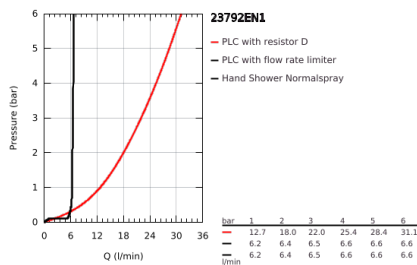

## 23 792 EN1 LINEARE SINGLE-LEVER BATH MIXER 1/2", FLOOR MOUNTED

### PRODUCT DESCRIPTION

- Colour: brushed nickel
- for use with rough-in set 29 086 000 / 45 984 001
- without roughing-in-set
- GROHE SilkMove 35 mm ceramic cartridge
- with temperature limiter
- GROHE LongLife finish
- automatic diverter: bath/shower
- swivel spout with mousseur and stop limiter
- projection 271 mm
- integrated non-return valve in the shower outlet
- with shower holder
- metal stick hand shower
- shower hose 1250 mm
- protected against backflow