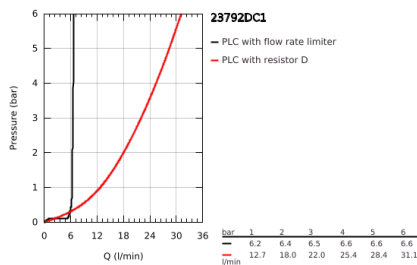

23 792 DC1 LINEARE SINGLE-LEVER BATH MIXER 1/2", FLOOR MOUNTED

PRODUCT DESCRIPTION

- Colour: supersteel
- for use with rough-in set 29 086 000 / 45 984 001
- without roughing-in-set
- GROHE SilkMove 35 mm ceramic cartridge
- with temperature limiter
- GROHE LongLife finish
- automatic diverter: bath/shower
- swivel spout with mousseur and stop limiter
- projection 271 mm
- integrated non-return valve in the shower outlet
- with shower holder
- metal stick hand shower
- shower hose 1250 mm
- protected against backflow
- minimum pressure 1.0 bar

23 792 DC1 LINEARE SINGLE-LEVER BATH MIXER 1/2", FLOOR MOUNTED

SPARE PARTS

- 1: Lever (Spare part-nr. 46983DC0)
- 2: Cartridge (Spare part-nr. 46374000)
- 3: Mousseur (Spare part-nr. 13941DC0)
- 4: Dirt strainer (Spare part-nr. 0700200M)
- 5: Diverter knob (Spare part-nr. 64989DC0)
- 6: Diverter (Spare part-nr. 65655DC0)
- 7: Non-return valve (Spare part-nr. 08565000)