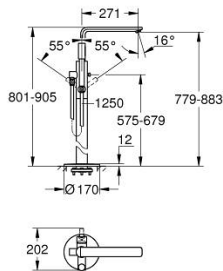

23 792 DC1 LINEARE SINGLE-LEVER BATH MIXER 1/2", FLOOR MOUNTED

PRODUCT DESCRIPTION

- Colour: supersteel
- for use with rough-in set 29 086 000 / 45 984 001
- without roughing-in-set
- GROHE SilkMove 35 mm ceramic cartridge
- with temperature limiter
- GROHE LongLife finish
- automatic diverter: bath/shower
- swivel spout with mousseur and stop limiter
- projection 271 mm
- integrated non-return valve in the shower outlet
- with shower holder
- metal stick hand shower
- shower hose 1250 mm
- protected against backflow
- minimum pressure 1.0 bar

23 792 DC1 LINEARE SINGLE-LEVER BATH MIXER 1/2", FLOOR MOUNTED

SPARE PARTS

- 1: Lever (Spare part-nr. 46983DC0)
- 2: Cartridge (Spare part-nr. 46374000)
- 3: Mousseur (Spare part-nr. 13941DC0)
- 4: Dirt strainer (Spare part-nr. 0700200M)
- 5: Diverter knob (Spare part-nr. 64989DC0)
- 6: Diverter (Spare part-nr. 65655DC0)
- 7: Non-return valve (Spare part-nr. 08565000)