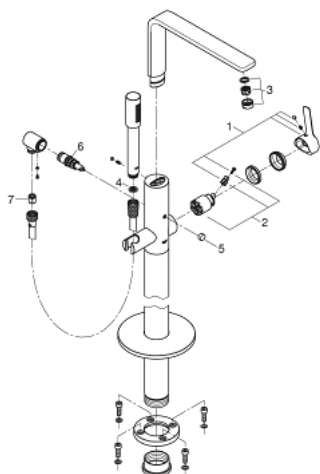

23 792 DC1 LINEARE SINGLE-LEVER BATH MIXER 1/2", FLOOR MOUNTED

PRODUCT DESCRIPTION

- Colour: supersteel
- for use with rough-in set 29 086 000 / 45 984 001
- without roughing-in-set
- GROHE SilkMove 35 mm ceramic cartridge
- with temperature limiter
- GROHE LongLife finish
- automatic diverter: bath/shower
- swivel spout with mousseur and stop limiter
- projection 271 mm
- integrated non-return valve in the shower outlet
- with shower holder
- metal stick hand shower
- shower hose 1250 mm
- protected against backflow
- minimum pressure 1.0 bar

23 792 DC1 LINEARE SINGLE-LEVER BATH MIXER 1/2", FLOOR MOUNTED

SPARE PARTS

- 1: Lever (Spare part-nr. 46983DC0)
- 2: Cartridge (Spare part-nr. 46374000)
- 3: Mousseur (Spare part-nr. 13941DC0)
- 4: Dirt strainer (Spare part-nr. 0700200M)
- 5: Diverter knob (Spare part-nr. 64989DC0)
- 6: Diverter (Spare part-nr. 65655DC0)
- 7: Non-return valve (Spare part-nr. 08565000)