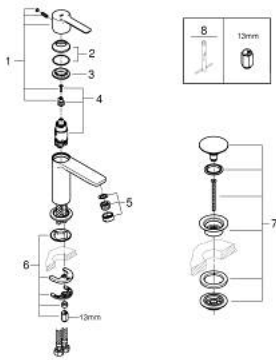

23 791 DC1 **LINEARE SINGLE-LEVER BASIN MIXER 1/2"**  
**XS-SIZE**

**PRODUCT DESCRIPTION**

- Colour: supersteel
- single hole installation
- metal lever
- GROHE SilkMove 28 mm ceramic cartridge
- with temperature limiter
- GROHE LongLife finish
- GROHE EcoJoy - less water, perfect flow
- maximum flow rate (at 3 bar): 5 l/min
- SpeedClean mousseur
- GROHE Quickfix Plus installation system
- smooth body with push-open waste set 1 1/4"
- flexible connection hoses

## 23 791 DC1 LINEARE SINGLE-LEVER BASIN MIXER 1/2" XS-SIZE

### SPARE PARTS

- 1: Lever (Spare part-nr. 46980DC0)
  - 2: Cap (Spare part-nr. 46581DC0)
  - 3: Fitting ring (Spare part-nr. 07419000)
  - 4: Cartridge (Spare part-nr. 46580000)
  - 5: Mousseur (Spare part-nr. 48159DC0)
  - 6: Shank mounting kit (Spare part-nr. 46645000)
  - 7: Waste set with push-open plug (Spare part-nr. 65807DC0)
  - 8: Mounting wrench (Spare part-nr. 19017000)\*
- \* Optional accessories