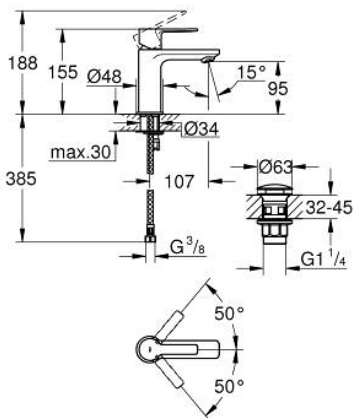

23 791 DC1 **LINEARE SINGLE-LEVER BASIN MIXER 1/2"**  
**XS-SIZE**

**PRODUCT DESCRIPTION**

- Colour: supersteel
- single hole installation
- metal lever
- GROHE SilkMove 28 mm ceramic cartridge
- with temperature limiter
- GROHE LongLife finish
- GROHE EcoJoy - less water, perfect flow
- maximum flow rate (at 3 bar): 5 l/min
- SpeedClean mousseur
- GROHE Quickfix Plus installation system
- smooth body with push-open waste set 1 1/4"
- flexible connection hoses

## 23 791 DC1 LINEARE SINGLE-LEVER BASIN MIXER 1/2" XS-SIZE

### SPARE PARTS

- 1: Lever (Spare part-nr. 46980DC0)
  - 2: Cap (Spare part-nr. 46581DC0)
  - 3: Fitting ring (Spare part-nr. 07419000)
  - 4: Cartridge (Spare part-nr. 46580000)
  - 5: Mousseur (Spare part-nr. 48159DC0)
  - 6: Shank mounting kit (Spare part-nr. 46645000)
  - 7: Waste set with push-open plug (Spare part-nr. 65807DC0)
  - 8: Mounting wrench (Spare part-nr. 19017000)\*
- \* Optional accessories