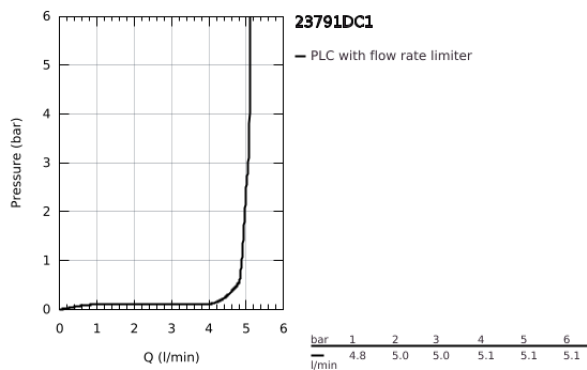

23 791 DC1 **LINEARE SINGLE-LEVER BASIN MIXER 1/2"**  
**XS-SIZE**

**PRODUCT DESCRIPTION**

- Colour: supersteel
- single hole installation
- metal lever
- GROHE SilkMove 28 mm ceramic cartridge
- with temperature limiter
- GROHE LongLife finish
- GROHE EcoJoy - less water, perfect flow
- maximum flow rate (at 3 bar): 5 l/min
- SpeedClean mousseur
- GROHE Quickfix Plus installation system
- smooth body with push-open waste set 1 1/4"
- flexible connection hoses

## 23 791 DC1 LINEARE SINGLE-LEVER BASIN MIXER 1/2" XS-SIZE