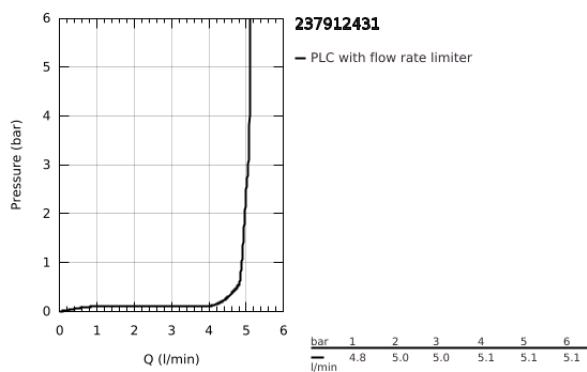

23 791 243 1 **LINEARE SINGLE-LEVER BASIN MIXER 1/2"**
XS-SIZE

PRODUCT DESCRIPTION

- Colour: matte black
- GROHE SilkMove 28 mm ceramic cartridge
- with temperature limiter
- GROHE EcoJoy - less water, perfect flow
- maximum flow rate (at 3 bar): 5 l/min
- SpeedClean mousseur
- GROHE Quickfix Plus installation system
- smooth body with push-open waste set 1 1/4"
- flexible connection hoses

23 791 243 1 **LINEARE SINGLE-LEVER BASIN MIXER 1/2"**
XS-SIZE

SPARE PARTS

- 1: lever (Spare part-nr. 469802430)
 - 2: Cap (Spare part-nr. 465812430)
 - 3: Fitting ring (Spare part-nr. 07419000)
 - 4: Cartridge (Spare part-nr. 46580000)
 - 5: Mousseur (Spare part-nr. 481592430)
 - 6: Shank mounting kit (Spare part-nr. 46645000)
 - 7: Waste set with push-open plug (Spare part-nr. 658072430)
 - 8: Mounting wrench (Spare part-nr. 19017000)*
- * Optional accessories