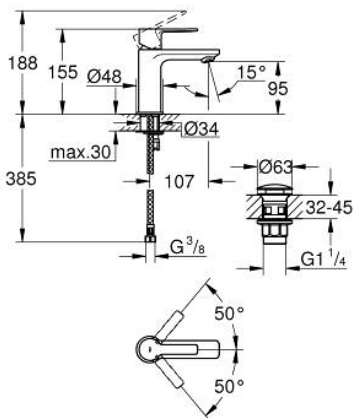

23 791 243 1 **LINEARE SINGLE-LEVER BASIN MIXER 1/2"**
XS-SIZE

PRODUCT DESCRIPTION

- Colour: matte black
- GROHE SilkMove 28 mm ceramic cartridge
- with temperature limiter
- GROHE EcoJoy - less water, perfect flow
- maximum flow rate (at 3 bar): 5 l/min
- SpeedClean mousseur
- GROHE Quickfix Plus installation system
- smooth body with push-open waste set 1 1/4"
- flexible connection hoses

23 791 243 1 **LINEARE SINGLE-LEVER BASIN MIXER 1/2"**
XS-SIZE

SPARE PARTS

- 1: lever (Spare part-nr. 469802430)
 - 2: Cap (Spare part-nr. 465812430)
 - 3: Fitting ring (Spare part-nr. 07419000)
 - 4: Cartridge (Spare part-nr. 46580000)
 - 5: Mousseur (Spare part-nr. 481592430)
 - 6: Shank mounting kit (Spare part-nr. 46645000)
 - 7: Waste set with push-open plug (Spare part-nr. 658072430)
 - 8: Mounting wrench (Spare part-nr. 19017000)*
- * Optional accessories