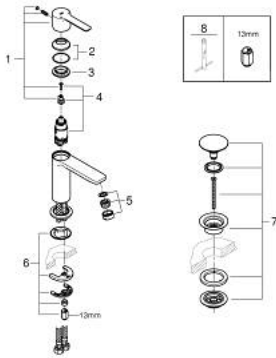

23 791 243 1 **LINEARE SINGLE-LEVER BASIN MIXER 1/2"**
XS-SIZE

PRODUCT DESCRIPTION

- Colour: matte black
- GROHE SilkMove 28 mm ceramic cartridge
- with temperature limiter
- GROHE EcoJoy - less water, perfect flow
- maximum flow rate (at 3 bar): 5 l/min
- SpeedClean mousseur
- GROHE Quickfix Plus installation system
- smooth body with push-open waste set 1 1/4"
- flexible connection hoses

23 791 243 1 **LINEARE SINGLE-LEVER BASIN MIXER 1/2"**
XS-SIZE

SPARE PARTS

- 1: lever (Spare part-nr. 469802430)
 - 2: Cap (Spare part-nr. 465812430)
 - 3: Fitting ring (Spare part-nr. 07419000)
 - 4: Cartridge (Spare part-nr. 46580000)
 - 5: Mousseur (Spare part-nr. 481592430)
 - 6: Shank mounting kit (Spare part-nr. 46645000)
 - 7: Waste set with push-open plug (Spare part-nr. 658072430)
 - 8: Mounting wrench (Spare part-nr. 19017000)*
- * Optional accessories