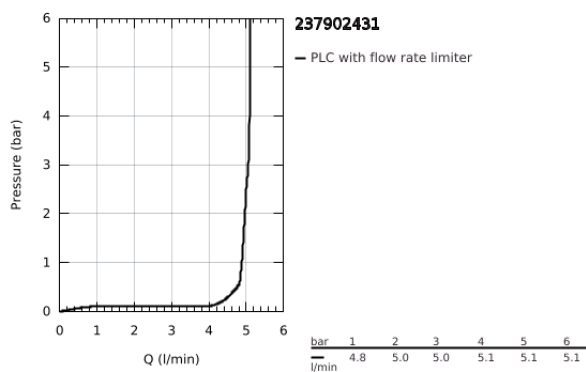

23 790 243 1 **LINEARE SINGLE-LEVER BASIN MIXER 1/2"**  
**XS-SIZE**

**PRODUCT DESCRIPTION**

- Colour: matte black
- GROHE SilkMove 28 mm ceramic cartridge
- EcoMode - cold water flow in mid-lever position saves energy
- with temperature limiter
- GROHE EcoJoy - less water, perfect flow
- maximum flow rate (at 3 bar): 5 l/min
- SpeedClean mousseur
- GROHE Quickfix Plus installation system
- pop-up waste set 1 1/4"
- flexible connection hoses

23 790 243 1 **LINEARE SINGLE-LEVER BASIN MIXER 1/2"**  
**XS-SIZE**

**SPARE PARTS**

- 1: Lever (Spare part-nr. 469812430)
- 2: Cap (Spare part-nr. 465812430)
- 3: Fitting ring (Spare part-nr. 07419000)
- 4: Cartridge (Spare part-nr. 46580000)
- 5: Mousseur (Spare part-nr. 481592430)
- 6: lift rod (Spare part-nr. 46739KU0)
- 7: Shank mounting kit (Spare part-nr. 46645000)
- 8: Waste set 1 1/4" (Spare part-nr. 289102430)
- 8.1: Plug (Spare part-nr. 071822430)
- 8.2: Eccentric rod (Spare part-nr. 07052000)
- 9: Mounting wrench (Spare part-nr. 19017000)\*
- 10: Eccentric rod (Spare part-nr. 07341000)\*