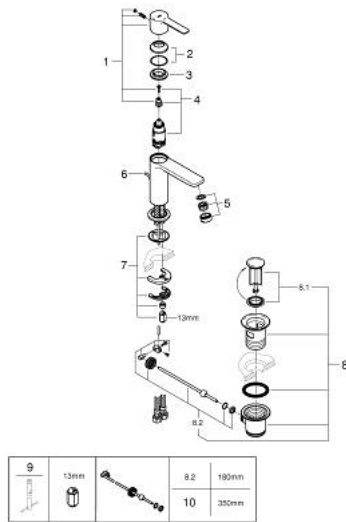

23 790 243 1 **LINEARE SINGLE-LEVER BASIN MIXER 1/2"**  
**XS-SIZE**

**PRODUCT DESCRIPTION**

- Colour: matte black
- GROHE SilkMove 28 mm ceramic cartridge
- EcoMode - cold water flow in mid-lever position saves energy
- with temperature limiter
- GROHE EcoJoy - less water, perfect flow
- maximum flow rate (at 3 bar): 5 l/min
- SpeedClean mousseur
- GROHE Quickfix Plus installation system
- pop-up waste set 1 1/4"
- flexible connection hoses

23 790 243 1 **LINEARE SINGLE-LEVER BASIN MIXER 1/2"**  
**XS-SIZE**

**SPARE PARTS**

- 1: Lever (Spare part-nr. 469812430)
- 2: Cap (Spare part-nr. 465812430)
- 3: Fitting ring (Spare part-nr. 07419000)
- 4: Cartridge (Spare part-nr. 46580000)
- 5: Mousseur (Spare part-nr. 481592430)
- 6: lift rod (Spare part-nr. 46739KU0)
- 7: Shank mounting kit (Spare part-nr. 46645000)
- 8: Waste set 1 1/4" (Spare part-nr. 289102430)
- 8.1: Plug (Spare part-nr. 071822430)
- 8.2: Eccentric rod (Spare part-nr. 07052000)
- 9: Mounting wrench (Spare part-nr. 19017000)\*
- 10: Eccentric rod (Spare part-nr. 07341000)\*