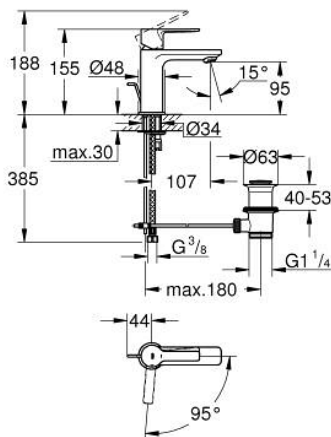

23 790 243 1 **LINEARE SINGLE-LEVER BASIN MIXER 1/2"**  
**XS-SIZE**

**PRODUCT DESCRIPTION**

- Colour: matte black
- GROHE SilkMove 28 mm ceramic cartridge
- EcoMode - cold water flow in mid-lever position saves energy
- with temperature limiter
- GROHE EcoJoy - less water, perfect flow
- maximum flow rate (at 3 bar): 5 l/min
- SpeedClean mousseur
- GROHE Quickfix Plus installation system
- pop-up waste set 1 1/4"
- flexible connection hoses

23 790 243 1 **LINEARE SINGLE-LEVER BASIN MIXER 1/2"**  
**XS-SIZE**

**SPARE PARTS**

- 1: Lever (Spare part-nr. 469812430)
- 2: Cap (Spare part-nr. 465812430)
- 3: Fitting ring (Spare part-nr. 07419000)
- 4: Cartridge (Spare part-nr. 46580000)
- 5: Mousseur (Spare part-nr. 481592430)
- 6: lift rod (Spare part-nr. 46739KU0)
- 7: Shank mounting kit (Spare part-nr. 46645000)
- 8: Waste set 1 1/4" (Spare part-nr. 289102430)
- 8.1: Plug (Spare part-nr. 071822430)
- 8.2: Eccentric rod (Spare part-nr. 07052000)
- 9: Mounting wrench (Spare part-nr. 19017000)\*
- 10: Eccentric rod (Spare part-nr. 07341000)\*