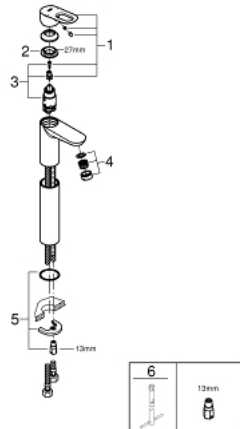

23 764 000 BAULOOP SINGLE-LEVER BASIN MIXER 1/2" XL-SIZE

PRODUCT DESCRIPTION

- Colour: chrome
- single hole installation
- for free-standing basins
- metal lever
- GROHE SmoothControl 28 mm ceramic cartridge
- GROHE LongLife finish
- GROHE EcoJoy - less water, perfect flow
- maximum flow rate (at 3 bar): 5 l/min
- rapid installation system
- smooth body
- flexible connection hoses

23 764 000 **BAULOOP SINGLE-LEVER BASIN MIXER 1/2"**
XL-SIZE

SPARE PARTS

- 1: Lever (Spare part-nr. 46695000)
 - 2: Fitting ring (Spare part-nr. 46715000)
 - 3: Cartridge (Spare part-nr. 46580000)
 - 4: Mousseur (Spare part-nr. 48159000)
 - 5: Shank mounting kit (Spare part-nr. 46249000)
 - 6: Mounting wrench (Spare part-nr. 19017000)*
- * Optional accessories