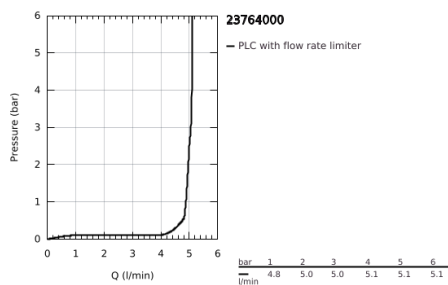

23 764 000 BAULOOP SINGLE-LEVER BASIN MIXER 1/2" XL-SIZE

PRODUCT DESCRIPTION

- Colour: chrome
- single hole installation
- for free-standing basins
- metal lever
- GROHE SmoothControl 28 mm ceramic cartridge
- GROHE LongLife finish
- GROHE EcoJoy - less water, perfect flow
- maximum flow rate (at 3 bar): 5 l/min
- rapid installation system
- smooth body
- flexible connection hoses

23 764 000 **BAULOOP SINGLE-LEVER BASIN MIXER 1/2"**
XL-SIZE

SPARE PARTS

- 1: Lever (Spare part-nr. 46695000)
 - 2: Fitting ring (Spare part-nr. 46715000)
 - 3: Cartridge (Spare part-nr. 46580000)
 - 4: Mousseur (Spare part-nr. 48159000)
 - 5: Shank mounting kit (Spare part-nr. 46249000)
 - 6: Mounting wrench (Spare part-nr. 19017000)*
- * Optional accessories