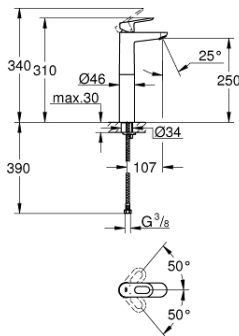

23 764 000 BAULOOP SINGLE-LEVER BASIN MIXER 1/2" XL-SIZE

PRODUCT DESCRIPTION

- Colour: chrome
- single hole installation
- for free-standing basins
- metal lever
- GROHE SmoothControl 28 mm ceramic cartridge
- GROHE LongLife finish
- GROHE EcoJoy - less water, perfect flow
- maximum flow rate (at 3 bar): 5 l/min
- rapid installation system
- smooth body
- flexible connection hoses

23 764 000 **BAULOOP SINGLE-LEVER BASIN MIXER 1/2"**
XL-SIZE

SPARE PARTS

- 1: Lever (Spare part-nr. 46695000)
 - 2: Fitting ring (Spare part-nr. 46715000)
 - 3: Cartridge (Spare part-nr. 46580000)
 - 4: Mousseur (Spare part-nr. 48159000)
 - 5: Shank mounting kit (Spare part-nr. 46249000)
 - 6: Mounting wrench (Spare part-nr. 19017000)*
- * Optional accessories