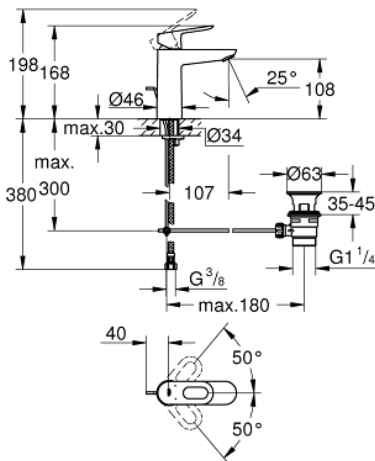

23 762 000 **BAULoop SINGLE-LEVER BASIN MIXER 1/2"**
M-SIZE

PRODUCT DESCRIPTION

- Colour: chrome
- single hole installation
- metal lever
- GROHE SmoothControl 28 mm ceramic cartridge
- GROHE LongLife finish
- GROHE EcoJoy - less water, perfect flow
- maximum flow rate (at 3 bar): 5 l/min
- rapid installation system
- plastic pop-up waste set 1 1/4"
- flexible connection hoses

23 762 000 BAULOOP SINGLE-LEVER BASIN MIXER 1/2" M-SIZE

SPARE PARTS

- 1: Lever (Spare part-nr. 46695000)
- 2: Fitting ring (Spare part-nr. 46715000)
- 3: Cartridge (Spare part-nr. 46580000)
- 4: Pop-up rod (Spare part-nr. 46739000)
- 5: Mousseur (Spare part-nr. 48159000)
- 6: Shank mounting kit (Spare part-nr. 46249000)
- 7: Waste set 1 1/4" (Spare part-nr. 28910000)
- 7.1: Plug (Spare part-nr. 07182000)
- 7.2: Eccentric rod (Spare part-nr. 07052000)
- 8: Eccentric rod (Spare part-nr. 07341000)*
- 9: Mounting wrench (Spare part-nr. 19017000)*