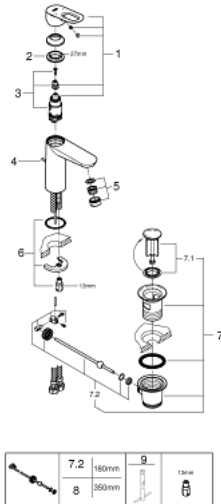

23 762 000 **BAULoop SINGLE-LEVER BASIN MIXER 1/2"**
M-SIZE

PRODUCT DESCRIPTION

- Colour: chrome
- single hole installation
- metal lever
- GROHE SmoothControl 28 mm ceramic cartridge
- GROHE LongLife finish
- GROHE EcoJoy - less water, perfect flow
- maximum flow rate (at 3 bar): 5 l/min
- rapid installation system
- plastic pop-up waste set 1 1/4"
- flexible connection hoses

23 762 000 BAULOOP SINGLE-LEVER BASIN MIXER 1/2" M-SIZE

SPARE PARTS

- 1: Lever (Spare part-nr. 46695000)
- 2: Fitting ring (Spare part-nr. 46715000)
- 3: Cartridge (Spare part-nr. 46580000)
- 4: Pop-up rod (Spare part-nr. 46739000)
- 5: Mousseur (Spare part-nr. 48159000)
- 6: Shank mounting kit (Spare part-nr. 46249000)
- 7: Waste set 1 1/4" (Spare part-nr. 28910000)
- 7.1: Plug (Spare part-nr. 07182000)
- 7.2: Eccentric rod (Spare part-nr. 07052000)
- 8: Eccentric rod (Spare part-nr. 07341000)*
- 9: Mounting wrench (Spare part-nr. 19017000)*