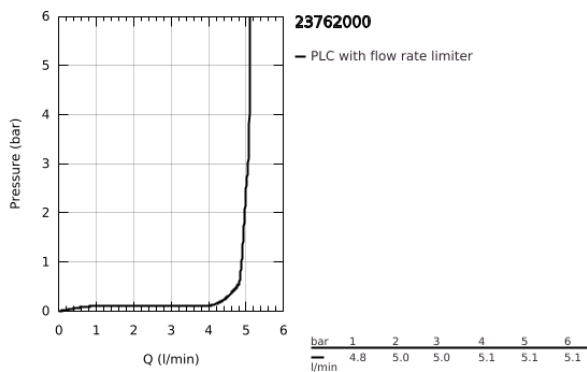

23 762 000 **BAULoop SINGLE-LEVER BASIN MIXER 1/2"**
M-SIZE

PRODUCT DESCRIPTION

- Colour: chrome
- single hole installation
- metal lever
- GROHE SmoothControl 28 mm ceramic cartridge
- GROHE LongLife finish
- GROHE EcoJoy - less water, perfect flow
- maximum flow rate (at 3 bar): 5 l/min
- rapid installation system
- plastic pop-up waste set 1 1/4"
- flexible connection hoses

23 762 000 BAULOOP SINGLE-LEVER BASIN MIXER 1/2" M-SIZE

SPARE PARTS

- 1: Lever (Spare part-nr. 46695000)
- 2: Fitting ring (Spare part-nr. 46715000)
- 3: Cartridge (Spare part-nr. 46580000)
- 4: Pop-up rod (Spare part-nr. 46739000)
- 5: Mousseur (Spare part-nr. 48159000)
- 6: Shank mounting kit (Spare part-nr. 46249000)
- 7: Waste set 1 1/4" (Spare part-nr. 28910000)
- 7.1: Plug (Spare part-nr. 07182000)
- 7.2: Eccentric rod (Spare part-nr. 07052000)
- 8: Eccentric rod (Spare part-nr. 07341000)*
- 9: Mounting wrench (Spare part-nr. 19017000)*