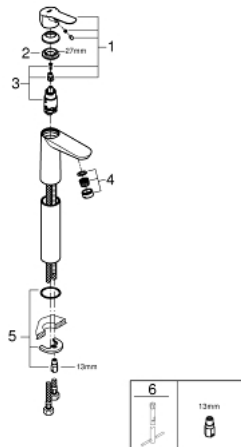

23 761 000 **BAUEDGE SINGLE-LEVER BASIN MIXER 1/2"**
XL-SIZE

PRODUCT DESCRIPTION

- Colour: chrome
- single hole installation
- for free-standing basins
- metal lever
- GROHE SmoothControl 28 mm ceramic cartridge
- GROHE LongLife finish
- GROHE EcoJoy - less water, perfect flow
- maximum flow rate (at 3 bar): 5 l/min
- rapid installation system
- smooth body
- flexible connection hoses

23 761 000 **BAUEDGE SINGLE-LEVER BASIN MIXER 1/2"**
XL-SIZE

SPARE PARTS

- 1: Lever (Spare part-nr. 46697000)
 - 2: Fitting ring (Spare part-nr. 46715000)
 - 3: Cartridge (Spare part-nr. 46580000)
 - 4: Mousseur (Spare part-nr. 48159000)
 - 5: Shank mounting kit (Spare part-nr. 46249000)
 - 6: Mounting wrench (Spare part-nr. 19017000)*
- * Optional accessories