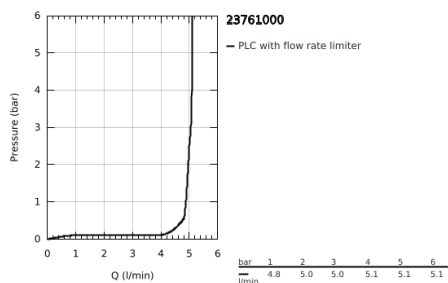

23 761 000 **BAUEDGE SINGLE-LEVER BASIN MIXER 1/2"**
XL-SIZE

PRODUCT DESCRIPTION

- Colour: chrome
- single hole installation
- for free-standing basins
- metal lever
- GROHE SmoothControl 28 mm ceramic cartridge
- GROHE LongLife finish
- GROHE EcoJoy - less water, perfect flow
- maximum flow rate (at 3 bar): 5 l/min
- rapid installation system
- smooth body
- flexible connection hoses

23 761 000 **BAUEDGE SINGLE-LEVER BASIN MIXER 1/2"**
XL-SIZE

SPARE PARTS

- 1: Lever (Spare part-nr. 46697000)
 - 2: Fitting ring (Spare part-nr. 46715000)
 - 3: Cartridge (Spare part-nr. 46580000)
 - 4: Mousseur (Spare part-nr. 48159000)
 - 5: Shank mounting kit (Spare part-nr. 46249000)
 - 6: Mounting wrench (Spare part-nr. 19017000)*
- * Optional accessories