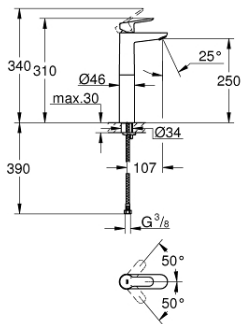

23 761 000 **BAUEDGE SINGLE-LEVER BASIN MIXER 1/2"**
XL-SIZE

PRODUCT DESCRIPTION

- Colour: chrome
- single hole installation
- for free-standing basins
- metal lever
- GROHE SmoothControl 28 mm ceramic cartridge
- GROHE LongLife finish
- GROHE EcoJoy - less water, perfect flow
- maximum flow rate (at 3 bar): 5 l/min
- rapid installation system
- smooth body
- flexible connection hoses

23 761 000 **BAUEDGE SINGLE-LEVER BASIN MIXER 1/2"**
XL-SIZE

SPARE PARTS

- 1: Lever (Spare part-nr. 46697000)
 - 2: Fitting ring (Spare part-nr. 46715000)
 - 3: Cartridge (Spare part-nr. 46580000)
 - 4: Mousseur (Spare part-nr. 48159000)
 - 5: Shank mounting kit (Spare part-nr. 46249000)
 - 6: Mounting wrench (Spare part-nr. 19017000)*
- * Optional accessories