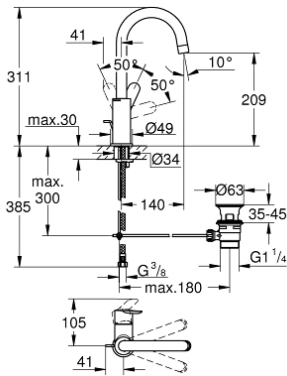

23 760 000 **BAUEDGE SINGLE-LEVER BASIN MIXER 1/2" L-SIZE**

PRODUCT DESCRIPTION

- Colour: chrome
- single hole installation
- metal lever
- GROHE SmoothControl 28 mm ceramic cartridge
- GROHE LongLife finish
- GROHE EcoJoy - less water, perfect flow
- maximum flow rate (at 3 bar): 5 l/min
- rapid installation system
- swivel tubular spout
- plastic pop-up waste set 1 1/4"
- flexible connection hoses

23 760 000 BAUEDGE SINGLE-LEVER BASIN MIXER 1/2" L-SIZE

SPARE PARTS

- 1: Lever (Spare part-nr. 46812000)
 - 2: Cap (Spare part-nr. 46581000)
 - 3: Fitting ring (Spare part-nr. 46715000)
 - 4: Cartridge (Spare part-nr. 46580000)
 - 5: Mousseur (Spare part-nr. 13935000)
 - 6: Safety ring (Spare part-nr. 4825700M)
 - 7: Pop-up rod (Spare part-nr. 46739000)
 - 8: Shank mounting kit (Spare part-nr. 46249000)
 - 9: Waste set 1 1/4" (Spare part-nr. 28910000)
 - 9.1: Plug (Spare part-nr. 07182000)
 - 9.2: Eccentric rod (Spare part-nr. 07052000)
 - 10: Eccentric rod (Spare part-nr. 07341000)*
 - 11: Mounting wrench (Spare part-nr. 19017000)*
- * Optional accessories