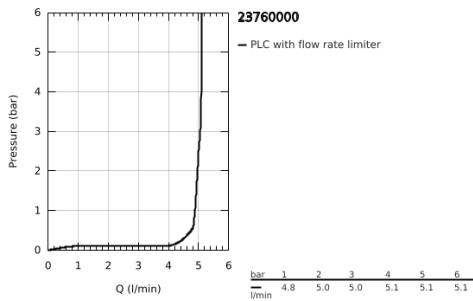

23 760 000 **BAUEDGE SINGLE-LEVER BASIN MIXER 1/2" L-SIZE**

PRODUCT DESCRIPTION

- Colour: chrome
- single hole installation
- metal lever
- GROHE SmoothControl 28 mm ceramic cartridge
- GROHE LongLife finish
- GROHE EcoJoy - less water, perfect flow
- maximum flow rate (at 3 bar): 5 l/min
- rapid installation system
- swivel tubular spout
- plastic pop-up waste set 1 1/4"
- flexible connection hoses

23 760 000 BAUEDGE SINGLE-LEVER BASIN MIXER 1/2" L-SIZE

SPARE PARTS

- 1: Lever (Spare part-nr. 46812000)
 - 2: Cap (Spare part-nr. 46581000)
 - 3: Fitting ring (Spare part-nr. 46715000)
 - 4: Cartridge (Spare part-nr. 46580000)
 - 5: Mousseur (Spare part-nr. 13935000)
 - 6: Safety ring (Spare part-nr. 4825700M)
 - 7: Pop-up rod (Spare part-nr. 46739000)
 - 8: Shank mounting kit (Spare part-nr. 46249000)
 - 9: Waste set 1 1/4" (Spare part-nr. 28910000)
 - 9.1: Plug (Spare part-nr. 07182000)
 - 9.2: Eccentric rod (Spare part-nr. 07052000)
 - 10: Eccentric rod (Spare part-nr. 07341000)*
 - 11: Mounting wrench (Spare part-nr. 19017000)*
- * Optional accessories