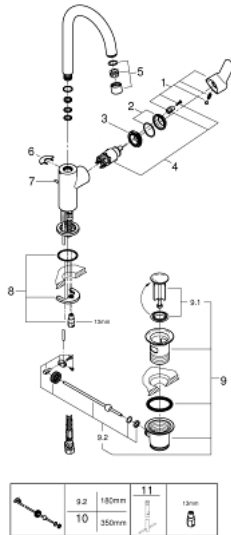

23 760 000 **BAUEDGE SINGLE-LEVER BASIN MIXER 1/2" L-SIZE**

PRODUCT DESCRIPTION

- Colour: chrome
- single hole installation
- metal lever
- GROHE SmoothControl 28 mm ceramic cartridge
- GROHE LongLife finish
- GROHE EcoJoy - less water, perfect flow
- maximum flow rate (at 3 bar): 5 l/min
- rapid installation system
- swivel tubular spout
- plastic pop-up waste set 1 1/4"
- flexible connection hoses

23 760 000 BAUEDGE SINGLE-LEVER BASIN MIXER 1/2" L-SIZE

SPARE PARTS

- 1: Lever (Spare part-nr. 46812000)
 - 2: Cap (Spare part-nr. 46581000)
 - 3: Fitting ring (Spare part-nr. 46715000)
 - 4: Cartridge (Spare part-nr. 46580000)
 - 5: Mousseur (Spare part-nr. 13935000)
 - 6: Safety ring (Spare part-nr. 4825700M)
 - 7: Pop-up rod (Spare part-nr. 46739000)
 - 8: Shank mounting kit (Spare part-nr. 46249000)
 - 9: Waste set 1 1/4" (Spare part-nr. 28910000)
 - 9.1: Plug (Spare part-nr. 07182000)
 - 9.2: Eccentric rod (Spare part-nr. 07052000)
 - 10: Eccentric rod (Spare part-nr. 07341000)*
 - 11: Mounting wrench (Spare part-nr. 19017000)*
- * Optional accessories