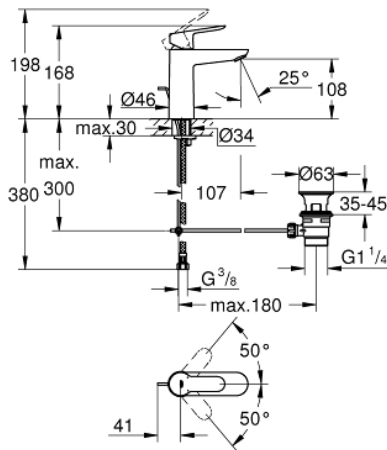

23 758 000 **BAUEDGE SINGLE-LEVER BASIN MIXER 1/2"**
M-SIZE

PRODUCT DESCRIPTION

- Colour: chrome
- single hole installation
- metal lever
- GROHE SmoothControl 28 mm ceramic cartridge
- GROHE LongLife finish
- GROHE EcoJoy - less water, perfect flow
- maximum flow rate (at 3 bar): 5 l/min
- rapid installation system
- plastic pop-up waste set 1 1/4"
- flexible connection hoses

23 758 000 **BAUEDGE SINGLE-LEVER BASIN MIXER 1/2"**
M-SIZE

SPARE PARTS

- 1: Lever (Spare part-nr. 46697000)
- 2: Fitting ring (Spare part-nr. 46715000)
- 3: Cartridge (Spare part-nr. 46580000)
- 4: Pop-up rod (Spare part-nr. 46739000)
- 5: Mousseur (Spare part-nr. 48159000)
- 6: Shank mounting kit (Spare part-nr. 46249000)
- 7: Waste set 1 1/4" (Spare part-nr. 28910000)
- 7.1: Plug (Spare part-nr. 07182000)
- 7.2: Eccentric rod (Spare part-nr. 07052000)
- 8: Eccentric rod (Spare part-nr. 07341000)*
- 9: Mounting wrench (Spare part-nr. 19017000)*