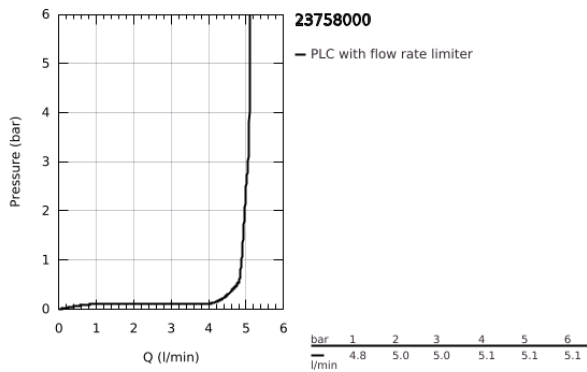

23 758 000 **BAUEDGE SINGLE-LEVER BASIN MIXER 1/2"**
M-SIZE

PRODUCT DESCRIPTION

- Colour: chrome
- single hole installation
- metal lever
- GROHE SmoothControl 28 mm ceramic cartridge
- GROHE LongLife finish
- GROHE EcoJoy - less water, perfect flow
- maximum flow rate (at 3 bar): 5 l/min
- rapid installation system
- plastic pop-up waste set 1 1/4"
- flexible connection hoses

23 758 000 **BAUEDGE SINGLE-LEVER BASIN MIXER 1/2"**
M-SIZE

SPARE PARTS

- 1: Lever (Spare part-nr. 46697000)
- 2: Fitting ring (Spare part-nr. 46715000)
- 3: Cartridge (Spare part-nr. 46580000)
- 4: Pop-up rod (Spare part-nr. 46739000)
- 5: Mousseur (Spare part-nr. 48159000)
- 6: Shank mounting kit (Spare part-nr. 46249000)
- 7: Waste set 1 1/4" (Spare part-nr. 28910000)
- 7.1: Plug (Spare part-nr. 07182000)
- 7.2: Eccentric rod (Spare part-nr. 07052000)
- 8: Eccentric rod (Spare part-nr. 07341000)*
- 9: Mounting wrench (Spare part-nr. 19017000)*