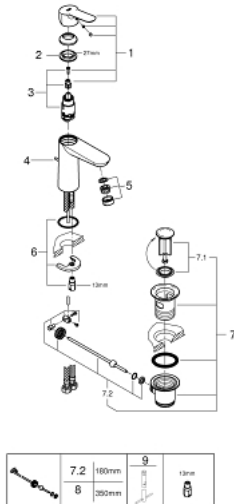

23 758 000 **BAUEDGE SINGLE-LEVER BASIN MIXER 1/2"**
M-SIZE

PRODUCT DESCRIPTION

- Colour: chrome
- single hole installation
- metal lever
- GROHE SmoothControl 28 mm ceramic cartridge
- GROHE LongLife finish
- GROHE EcoJoy - less water, perfect flow
- maximum flow rate (at 3 bar): 5 l/min
- rapid installation system
- plastic pop-up waste set 1 1/4"
- flexible connection hoses

23 758 000 **BAUEDGE SINGLE-LEVER BASIN MIXER 1/2"**
M-SIZE

SPARE PARTS

- 1: Lever (Spare part-nr. 46697000)
- 2: Fitting ring (Spare part-nr. 46715000)
- 3: Cartridge (Spare part-nr. 46580000)
- 4: Pop-up rod (Spare part-nr. 46739000)
- 5: Mousseur (Spare part-nr. 48159000)
- 6: Shank mounting kit (Spare part-nr. 46249000)
- 7: Waste set 1 1/4" (Spare part-nr. 28910000)
- 7.1: Plug (Spare part-nr. 07182000)
- 7.2: Eccentric rod (Spare part-nr. 07052000)
- 8: Eccentric rod (Spare part-nr. 07341000)*
- 9: Mounting wrench (Spare part-nr. 19017000)*