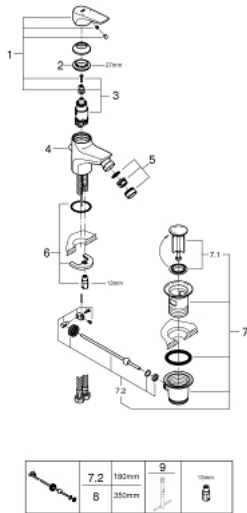

23 754 000 **BAUFLOW SINGLE-LEVER BIDET MIXER 1/2"**

**PRODUCT DESCRIPTION**

- Colour: chrome
- single hole installation
- metal lever
- GROHE SmoothControl 28 mm ceramic cartridge
- GROHE LongLife finish
- GROHE EcoJoy - less water, perfect flow
- maximum flow rate (at 3 bar): 5 l/min
- rapid installation system
- with ball joint
- pop-up waste set 1 1/4"
- flexible connection hoses

## 23 754 000 BAUFLOW SINGLE-LEVER BIDET MIXER 1/2"

### SPARE PARTS

- 1: Lever (Spare part-nr. 46701000)
- 2: Fitting ring (Spare part-nr. 46715000)
- 3: Cartridge (Spare part-nr. 46580000)
- 4: Pop-up rod (Spare part-nr. 06329000)
- 5: Mousseur (Spare part-nr. 48159000)
- 6: Shank mounting kit (Spare part-nr. 46249000)
- 7: Waste set 1 1/4" (Spare part-nr. 28910000)
- 7.1: Plug (Spare part-nr. 07182000)
- 7.2: Eccentric rod (Spare part-nr. 07052000)
- 8: Eccentric rod (Spare part-nr. 07341000)\*
- 9: Mounting wrench (Spare part-nr. 19017000)\*