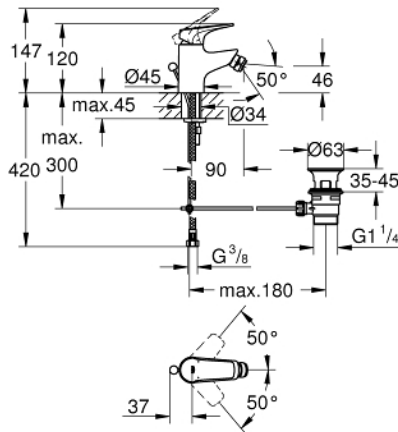

23 754 000 **BAUFLOW SINGLE-LEVER BIDET MIXER 1/2"**

**PRODUCT DESCRIPTION**

- Colour: chrome
- single hole installation
- metal lever
- GROHE SmoothControl 28 mm ceramic cartridge
- GROHE LongLife finish
- GROHE EcoJoy - less water, perfect flow
- maximum flow rate (at 3 bar): 5 l/min
- rapid installation system
- with ball joint
- pop-up waste set 1 1/4"
- flexible connection hoses

## 23 754 000 BAUFLOW SINGLE-LEVER BIDET MIXER 1/2"

### SPARE PARTS

- 1: Lever (Spare part-nr. 46701000)
- 2: Fitting ring (Spare part-nr. 46715000)
- 3: Cartridge (Spare part-nr. 46580000)
- 4: Pop-up rod (Spare part-nr. 06329000)
- 5: Mousseur (Spare part-nr. 48159000)
- 6: Shank mounting kit (Spare part-nr. 46249000)
- 7: Waste set 1 1/4" (Spare part-nr. 28910000)
- 7.1: Plug (Spare part-nr. 07182000)
- 7.2: Eccentric rod (Spare part-nr. 07052000)
- 8: Eccentric rod (Spare part-nr. 07341000)\*
- 9: Mounting wrench (Spare part-nr. 19017000)\*