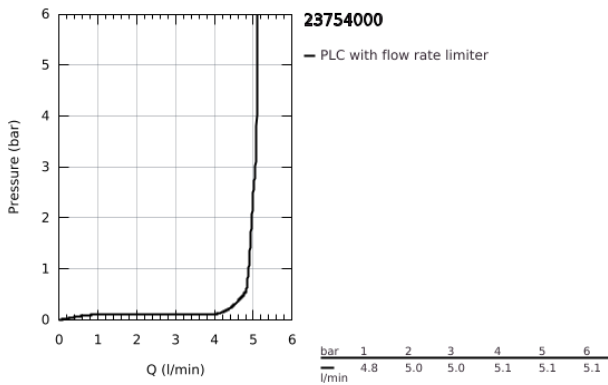

23 754 000 **BAUFLOW SINGLE-LEVER BIDET MIXER 1/2"**

**PRODUCT DESCRIPTION**

- Colour: chrome
- single hole installation
- metal lever
- GROHE SmoothControl 28 mm ceramic cartridge
- GROHE LongLife finish
- GROHE EcoJoy - less water, perfect flow
- maximum flow rate (at 3 bar): 5 l/min
- rapid installation system
- with ball joint
- pop-up waste set 1 1/4"
- flexible connection hoses

## 23 754 000 BAUFLOW SINGLE-LEVER BIDET MIXER 1/2"