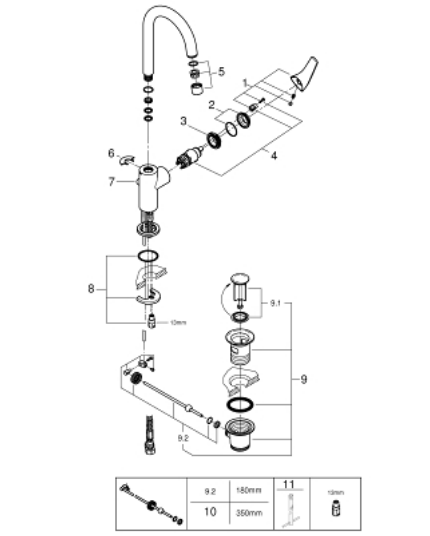

23 753 000 **BAUFLOW SINGLE-LEVER BASIN MIXER 1/2" L-SIZE**

PRODUCT DESCRIPTION

- Colour: chrome
- single hole installation
- metal lever
- GROHE SmoothControl 28 mm ceramic cartridge
- GROHE LongLife finish
- GROHE EcoJoy - less water, perfect flow
- maximum flow rate (at 3 bar): 5 l/min
- rapid installation system
- swivel tubular spout
- plastic pop-up waste set 1 1/4"
- flexible connection hoses

23 753 000 BAUFLOW SINGLE-LEVER BASIN MIXER 1/2" L-SIZE

SPARE PARTS

- 1: Lever (Spare part-nr. 46771000)
 - 2: Cap (Spare part-nr. 46581000)
 - 3: Fitting ring (Spare part-nr. 46715000)
 - 4: Cartridge (Spare part-nr. 46580000)
 - 5: Mousseur (Spare part-nr. 13935000)
 - 6: Safety ring (Spare part-nr. 4825700M)
 - 7: Pop-up rod (Spare part-nr. 06329000)
 - 8: Shank mounting kit (Spare part-nr. 46249000)
 - 9: Waste set 1 1/4" (Spare part-nr. 28910000)
 - 9.1: Plug (Spare part-nr. 07182000)
 - 9.2: Eccentric rod (Spare part-nr. 07052000)
 - 10: Eccentric rod (Spare part-nr. 07341000)*
 - 11: Mounting wrench (Spare part-nr. 19017000)*
- * Optional accessories