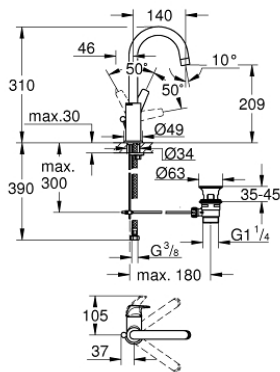

23 753 000 **BAUFLOW SINGLE-LEVER BASIN MIXER 1/2" L-SIZE**

PRODUCT DESCRIPTION

- Colour: chrome
- single hole installation
- metal lever
- GROHE SmoothControl 28 mm ceramic cartridge
- GROHE LongLife finish
- GROHE EcoJoy - less water, perfect flow
- maximum flow rate (at 3 bar): 5 l/min
- rapid installation system
- swivel tubular spout
- plastic pop-up waste set 1 1/4"
- flexible connection hoses

23 753 000 BAUFLOW SINGLE-LEVER BASIN MIXER 1/2" L-SIZE

SPARE PARTS

- 1: Lever (Spare part-nr. 46771000)
 - 2: Cap (Spare part-nr. 46581000)
 - 3: Fitting ring (Spare part-nr. 46715000)
 - 4: Cartridge (Spare part-nr. 46580000)
 - 5: Mousseur (Spare part-nr. 13935000)
 - 6: Safety ring (Spare part-nr. 4825700M)
 - 7: Pop-up rod (Spare part-nr. 06329000)
 - 8: Shank mounting kit (Spare part-nr. 46249000)
 - 9: Waste set 1 1/4" (Spare part-nr. 28910000)
 - 9.1: Plug (Spare part-nr. 07182000)
 - 9.2: Eccentric rod (Spare part-nr. 07052000)
 - 10: Eccentric rod (Spare part-nr. 07341000)*
 - 11: Mounting wrench (Spare part-nr. 19017000)*
- * Optional accessories