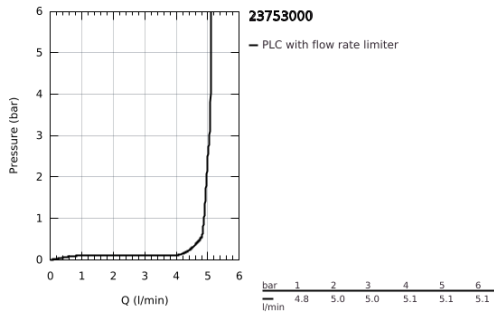

23 753 000 **BAUFLOW SINGLE-LEVER BASIN MIXER 1/2" L-SIZE**

PRODUCT DESCRIPTION

- Colour: chrome
- single hole installation
- metal lever
- GROHE SmoothControl 28 mm ceramic cartridge
- GROHE LongLife finish
- GROHE EcoJoy - less water, perfect flow
- maximum flow rate (at 3 bar): 5 l/min
- rapid installation system
- swivel tubular spout
- plastic pop-up waste set 1 1/4"
- flexible connection hoses

23 753 000 BAUFLOW SINGLE-LEVER BASIN MIXER 1/2" L-SIZE

SPARE PARTS

- 1: Lever (Spare part-nr. 46771000)
 - 2: Cap (Spare part-nr. 46581000)
 - 3: Fitting ring (Spare part-nr. 46715000)
 - 4: Cartridge (Spare part-nr. 46580000)
 - 5: Mousseur (Spare part-nr. 13935000)
 - 6: Safety ring (Spare part-nr. 4825700M)
 - 7: Pop-up rod (Spare part-nr. 06329000)
 - 8: Shank mounting kit (Spare part-nr. 46249000)
 - 9: Waste set 1 1/4" (Spare part-nr. 28910000)
 - 9.1: Plug (Spare part-nr. 07182000)
 - 9.2: Eccentric rod (Spare part-nr. 07052000)
 - 10: Eccentric rod (Spare part-nr. 07341000)*
 - 11: Mounting wrench (Spare part-nr. 19017000)*
- * Optional accessories