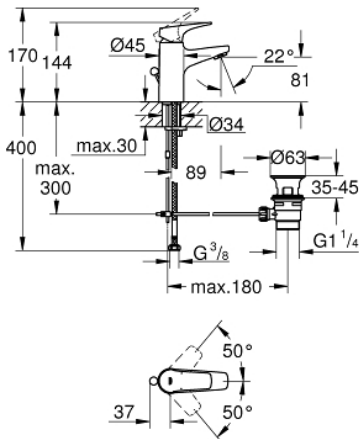

23 751 000 **BAUFLOW SINGLE-LEVER BASIN MIXER 1/2"**  
**S-SIZE**

**PRODUCT DESCRIPTION**

- Colour: chrome
- single hole installation
- metal lever
- GROHE SmoothControl 28 mm ceramic cartridge
- GROHE LongLife finish
- GROHE EcoJoy - less water, perfect flow
- maximum flow rate (at 3 bar): 5 l/min
- rapid installation system
- plastic pop-up waste set 1 1/4"
- flexible connection hoses

23 751 000 **BAUFLOW SINGLE-LEVER BASIN MIXER 1/2"**  
**S-SIZE**

**SPARE PARTS**

- 1: Lever (Spare part-nr. 46701000)
  - 2: Fitting ring (Spare part-nr. 46715000)
  - 3: Cartridge (Spare part-nr. 46580000)
  - 4: Pop-up rod (Spare part-nr. 06329000)
  - 5: Mousseur (Spare part-nr. 48159000)
  - 6: Shank mounting kit (Spare part-nr. 46249000)
  - 7: Waste set 1 1/4" (Spare part-nr. 28910000)
  - 7.1: Plug (Spare part-nr. 07182000)
  - 7.2: Eccentric rod (Spare part-nr. 07052000)
  - 8: Eccentric rod (Spare part-nr. 07341000)\*
  - 9: Mounting wrench (Spare part-nr. 19017000)\*
- \* Optional accessories