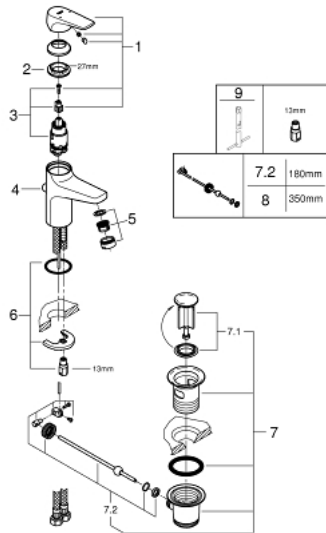

23 751 000 **BAUFLOW SINGLE-LEVER BASIN MIXER 1/2"**  
**S-SIZE**

**PRODUCT DESCRIPTION**

- Colour: chrome
- single hole installation
- metal lever
- GROHE SmoothControl 28 mm ceramic cartridge
- GROHE LongLife finish
- GROHE EcoJoy - less water, perfect flow
- maximum flow rate (at 3 bar): 5 l/min
- rapid installation system
- plastic pop-up waste set 1 1/4"
- flexible connection hoses

23 751 000 **BAUFLOW SINGLE-LEVER BASIN MIXER 1/2"**  
**S-SIZE**

**SPARE PARTS**

- 1: Lever (Spare part-nr. 46701000)
  - 2: Fitting ring (Spare part-nr. 46715000)
  - 3: Cartridge (Spare part-nr. 46580000)
  - 4: Pop-up rod (Spare part-nr. 06329000)
  - 5: Mousseur (Spare part-nr. 48159000)
  - 6: Shank mounting kit (Spare part-nr. 46249000)
  - 7: Waste set 1 1/4" (Spare part-nr. 28910000)
  - 7.1: Plug (Spare part-nr. 07182000)
  - 7.2: Eccentric rod (Spare part-nr. 07052000)
  - 8: Eccentric rod (Spare part-nr. 07341000)\*
  - 9: Mounting wrench (Spare part-nr. 19017000)\*
- \* Optional accessories