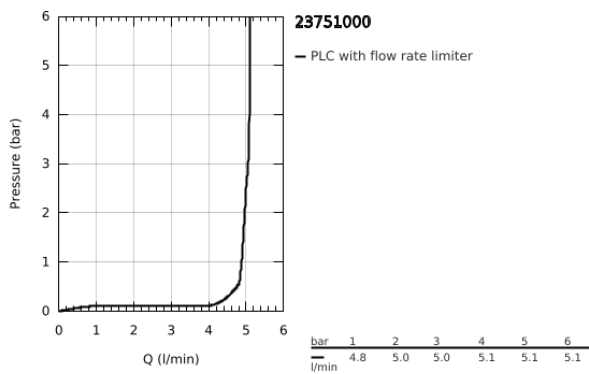

23 751 000 **BAUFLOW SINGLE-LEVER BASIN MIXER 1/2"**  
**S-SIZE**

**PRODUCT DESCRIPTION**

- Colour: chrome
- single hole installation
- metal lever
- GROHE SmoothControl 28 mm ceramic cartridge
- GROHE LongLife finish
- GROHE EcoJoy - less water, perfect flow
- maximum flow rate (at 3 bar): 5 l/min
- rapid installation system
- plastic pop-up waste set 1 1/4"
- flexible connection hoses

23 751 000 **BAUFLOW SINGLE-LEVER BASIN MIXER 1/2"**  
**S-SIZE**

**SPARE PARTS**

- 1: Lever (Spare part-nr. 46701000)
  - 2: Fitting ring (Spare part-nr. 46715000)
  - 3: Cartridge (Spare part-nr. 46580000)
  - 4: Pop-up rod (Spare part-nr. 06329000)
  - 5: Mousseur (Spare part-nr. 48159000)
  - 6: Shank mounting kit (Spare part-nr. 46249000)
  - 7: Waste set 1 1/4" (Spare part-nr. 28910000)
  - 7.1: Plug (Spare part-nr. 07182000)
  - 7.2: Eccentric rod (Spare part-nr. 07052000)
  - 8: Eccentric rod (Spare part-nr. 07341000)\*
  - 9: Mounting wrench (Spare part-nr. 19017000)\*
- \* Optional accessories