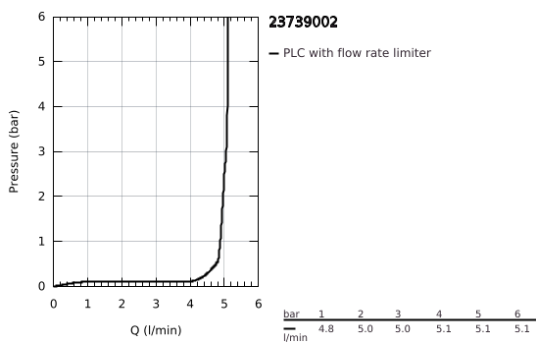

23 739 002 **CONCETTO SINGLE-LEVER BASIN MIXER 1/2" L-SIZE**

PRODUCT DESCRIPTION

- Colour: chrome
- single hole installation
- metal lever
- GROHE SilkMove 35 mm ceramic cartridge
- adjustable flow rate limiter
- GROHE LongLife finish
- GROHE EcoJoy - less water, perfect flow
- maximum flow rate (at 3 bar): 5 l/min
- GROHE FastFixation installation system
- swivel tubular spout
- adjustable swivel area 0° / 150° / 360°
- pop-up waste set 1 1/4"
- flexible connection hoses
- optional temperature limiter ref. no. 46 375
- minimum pressure 1.0 bar

23 739 002 **CONCETTO SINGLE-LEVER BASIN MIXER 1/2" L-SIZE**

SPARE PARTS

- 1: Lever (Spare part-nr. 46754000)
- 2: Cartridge (Spare part-nr. 46374000)
- 3: Mousseur (Spare part-nr. 64196000)
- 4: Safety ring (Spare part-nr. 48420000)
- 5: Sealing washer (Spare part-nr. 0128500M)
- 6: Pop-up rod (Spare part-nr. 46739000)
- 7: Shank mounting kit (Spare part-nr. 46671000)
- 8: Waste set 1 1/4" (Spare part-nr. 28910000)
- 8.1: Plug (Spare part-nr. 07182000)
- 8.2: Eccentric rod (Spare part-nr. 07052000)
- 9: Socket Spanner (Spare part-nr. 19332000)*
- 10: Mounting wrench (Spare part-nr. 19017000)*
- 11: Eccentric rod (Spare part-nr. 07341000)*