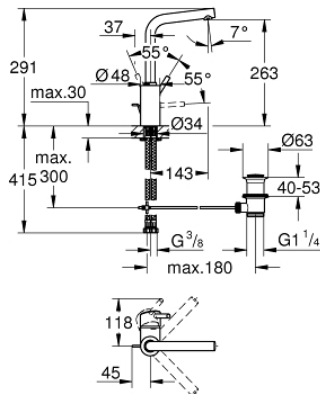

23 739 002 **CONCETTO SINGLE-LEVER BASIN MIXER 1/2" L-SIZE**

PRODUCT DESCRIPTION

- Colour: chrome
- single hole installation
- metal lever
- GROHE SilkMove 35 mm ceramic cartridge
- adjustable flow rate limiter
- GROHE LongLife finish
- GROHE EcoJoy - less water, perfect flow
- maximum flow rate (at 3 bar): 5 l/min
- GROHE FastFixation installation system
- swivel tubular spout
- adjustable swivel area 0° / 150° / 360°
- pop-up waste set 1 1/4"
- flexible connection hoses
- optional temperature limiter ref. no. 46 375
- minimum pressure 1.0 bar

23 739 002 **CONCETTO SINGLE-LEVER BASIN MIXER 1/2" L-SIZE**

SPARE PARTS

- 1: Lever (Spare part-nr. 46754000)
- 2: Cartridge (Spare part-nr. 46374000)
- 3: Mousseur (Spare part-nr. 64196000)
- 4: Safety ring (Spare part-nr. 48420000)
- 5: Sealing washer (Spare part-nr. 0128500M)
- 6: Pop-up rod (Spare part-nr. 46739000)
- 7: Shank mounting kit (Spare part-nr. 46671000)
- 8: Waste set 1 1/4" (Spare part-nr. 28910000)
- 8.1: Plug (Spare part-nr. 07182000)
- 8.2: Eccentric rod (Spare part-nr. 07052000)
- 9: Socket Spanner (Spare part-nr. 19332000)*
- 10: Mounting wrench (Spare part-nr. 19017000)*
- 11: Eccentric rod (Spare part-nr. 07341000)*