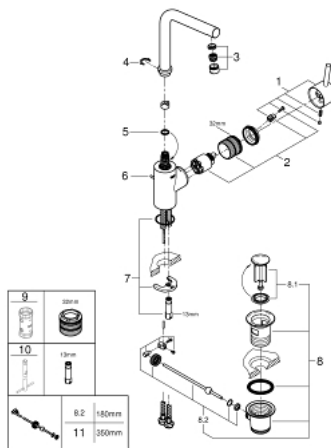

23 739 002 **CONCETTO SINGLE-LEVER BASIN MIXER 1/2" L-SIZE**

PRODUCT DESCRIPTION

- Colour: chrome
- single hole installation
- metal lever
- GROHE SilkMove 35 mm ceramic cartridge
- adjustable flow rate limiter
- GROHE LongLife finish
- GROHE EcoJoy - less water, perfect flow
- maximum flow rate (at 3 bar): 5 l/min
- GROHE FastFixation installation system
- swivel tubular spout
- adjustable swivel area 0° / 150° / 360°
- pop-up waste set 1 1/4"
- flexible connection hoses
- optional temperature limiter ref. no. 46 375
- minimum pressure 1.0 bar

23 739 002 **CONCETTO SINGLE-LEVER BASIN MIXER 1/2" L-SIZE**

SPARE PARTS

- 1: Lever (Spare part-nr. 46754000)
- 2: Cartridge (Spare part-nr. 46374000)
- 3: Mousseur (Spare part-nr. 64196000)
- 4: Safety ring (Spare part-nr. 48420000)
- 5: Sealing washer (Spare part-nr. 0128500M)
- 6: Pop-up rod (Spare part-nr. 46739000)
- 7: Shank mounting kit (Spare part-nr. 46671000)
- 8: Waste set 1 1/4" (Spare part-nr. 28910000)
- 8.1: Plug (Spare part-nr. 07182000)
- 8.2: Eccentric rod (Spare part-nr. 07052000)
- 9: Socket Spanner (Spare part-nr. 19332000)*
- 10: Mounting wrench (Spare part-nr. 19017000)*
- 11: Eccentric rod (Spare part-nr. 07341000)*