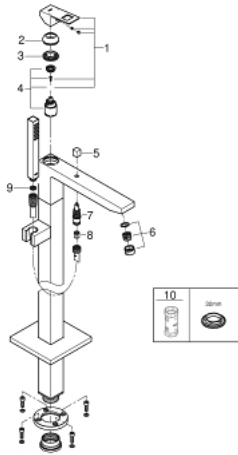

23 672 DC1 EUROCUBE SINGLE-LEVER BATH MIXER 1/2", FLOOR MOUNTED

PRODUCT DESCRIPTION

- Colour: supersteel
- for use with rough-in sets 45 984 001, 29 038 001 or 29 086 000
- without roughing-in-set
- GROHE SilkMove 35 mm ceramic cartridge
- with temperature limiter
- GROHE LongLife finish
- automatic diverter: bath/shower
- spout with mousseur
- Euphoria Cube+ Stick hand shower 6.6 l/min (26 467)
- Silverflex shower hose 1.250 mm (28 362)
- projection 298 mm
- integrated non-return valve in the shower outlet
- protected against backflow
- with shower holder

23 672 DC1 EUROCUBE SINGLE-LEVER BATH MIXER 1/2", FLOOR MOUNTED

SPARE PARTS

- 1: Lever (Spare part-nr. 46782DC0)
 - 2: Cap (Spare part-nr. 46492DC0)
 - 3: Screw coupling (Spare part-nr. 46460000)
 - 4: Cartridge (Spare part-nr. 46374000)
 - 5: Diverter knob (Spare part-nr. 48128DC0)
 - 6: Sistra (Spare part-nr. 13907DC0)
 - 7: Diverter (Spare part-nr. 65655DC0)
 - 8: Non-return valve (Spare part-nr. 08565000)
 - 9: Dirt strainer (Spare part-nr. 0700200M)
 - 10: Socket Spanner (Spare part-nr. 19332000)*
- * Optional accessories