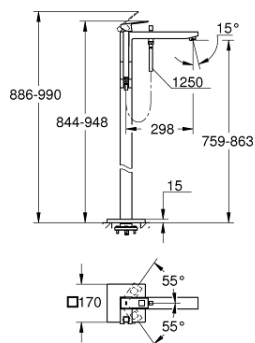

23 672 DC1 EUROCUBE SINGLE-LEVER BATH MIXER 1/2", FLOOR MOUNTED

PRODUCT DESCRIPTION

- Colour: supersteel
- for use with rough-in sets 45 984 001, 29 038 001 or 29 086 000
- without roughing-in-set
- GROHE SilkMove 35 mm ceramic cartridge
- with temperature limiter
- GROHE LongLife finish
- automatic diverter: bath/shower
- spout with mousseur
- Euphoria Cube+ Stick hand shower 6.6 l/min (26 467)
- Silverflex shower hose 1.250 mm (28 362)
- projection 298 mm
- integrated non-return valve in the shower outlet
- protected against backflow
- with shower holder

23 672 DC1 EUROCUBE SINGLE-LEVER BATH MIXER 1/2", FLOOR MOUNTED

SPARE PARTS

- 1: Lever (Spare part-nr. 46782DC0)
 - 2: Cap (Spare part-nr. 46492DC0)
 - 3: Screw coupling (Spare part-nr. 46460000)
 - 4: Cartridge (Spare part-nr. 46374000)
 - 5: Diverter knob (Spare part-nr. 48128DC0)
 - 6: Sistra (Spare part-nr. 13907DC0)
 - 7: Diverter (Spare part-nr. 65655DC0)
 - 8: Non-return valve (Spare part-nr. 08565000)
 - 9: Dirt strainer (Spare part-nr. 0700200M)
 - 10: Socket Spanner (Spare part-nr. 19332000)*
- * Optional accessories