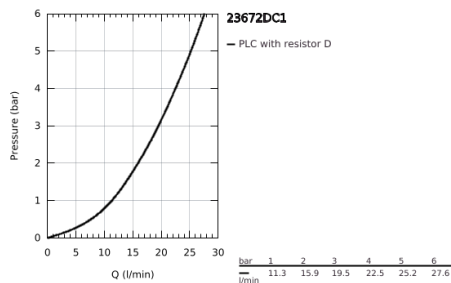

23 672 DC1 EUROCUBE SINGLE-LEVER BATH MIXER 1/2", FLOOR MOUNTED

PRODUCT DESCRIPTION

- Colour: supersteel
- for use with rough-in sets 45 984 001, 29 038 001 or 29 086 000
- without roughing-in-set
- GROHE SilkMove 35 mm ceramic cartridge
- with temperature limiter
- GROHE LongLife finish
- automatic diverter: bath/shower
- spout with mousseur
- Euphoria Cube+ Stick hand shower 6.6 l/min (26 467)
- Silverflex shower hose 1.250 mm (28 362)
- projection 298 mm
- integrated non-return valve in the shower outlet
- protected against backflow
- with shower holder

23 672 DC1 EUROCUBE SINGLE-LEVER BATH MIXER 1/2", FLOOR MOUNTED

SPARE PARTS

- 1: Lever (Spare part-nr. 46782DC0)
 - 2: Cap (Spare part-nr. 46492DC0)
 - 3: Screw coupling (Spare part-nr. 46460000)
 - 4: Cartridge (Spare part-nr. 46374000)
 - 5: Diverter knob (Spare part-nr. 48128DC0)
 - 6: Sistra (Spare part-nr. 13907DC0)
 - 7: Diverter (Spare part-nr. 65655DC0)
 - 8: Non-return valve (Spare part-nr. 08565000)
 - 9: Dirt strainer (Spare part-nr. 0700200M)
 - 10: Socket Spanner (Spare part-nr. 19332000)*
- * Optional accessories