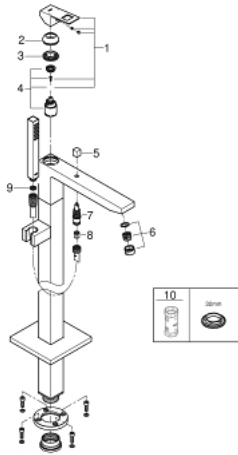

23 672 AL1 EUROCUBE SINGLE-LEVER BATH MIXER 1/2", FLOOR MOUNTED

PRODUCT DESCRIPTION

- Colour: brushed hard graphite
- for use with rough-in sets 45 984 001, 29 038 001 or 29 086 000
- without roughing-in-set
- GROHE SilkMove 35 mm ceramic cartridge
- with temperature limiter
- GROHE LongLife finish
- automatic diverter: bath/shower
- spout with mousseur
- Euphoria Cube+ Stick hand shower 6.6 l/min (26 467)
- Silverflex shower hose 1.250 mm (28 362)
- projection 298 mm
- integrated non-return valve in the shower outlet
- protected against backflow
- with shower holder

23 672 AL1 EUROCUBE SINGLE-LEVER BATH MIXER 1/2", FLOOR MOUNTED

SPARE PARTS

- 1: Lever (Spare part-nr. 46782AL0)
 - 2: Cap (Spare part-nr. 46492AL0)
 - 3: Screw coupling (Spare part-nr. 46460000)
 - 4: Cartridge (Spare part-nr. 46374000)
 - 5: Diverter knob (Spare part-nr. 48128AL0)
 - 6: Sistra (Spare part-nr. 13907AL0)
 - 7: Diverter (Spare part-nr. 65655AL0)
 - 8: Non-return valve (Spare part-nr. 08565000)
 - 9: Dirt strainer (Spare part-nr. 0700200M)
 - 10: Socket Spanner (Spare part-nr. 19332000)*
- * Optional accessories