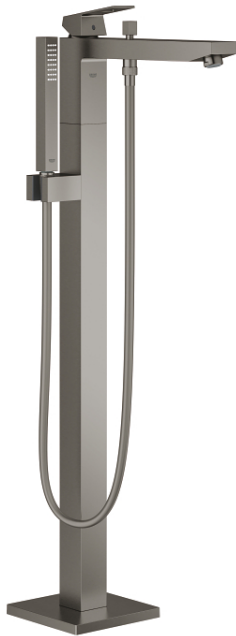

23 672 AL1 EUROCUBE SINGLE-LEVER BATH MIXER 1/2", FLOOR MOUNTED

PRODUCT DESCRIPTION

- Colour: brushed hard graphite
- for use with rough-in sets 45 984 001, 29 038 001 or 29 086 000
- without roughing-in-set
- GROHE SilkMove 35 mm ceramic cartridge
- with temperature limiter
- GROHE LongLife finish
- automatic diverter: bath/shower
- spout with mousseur
- Euphoria Cube+ Stick hand shower 6.6 l/min (26 467)
- Silverflex shower hose 1.250 mm (28 362)
- projection 298 mm
- integrated non-return valve in the shower outlet
- protected against backflow
- with shower holder

23 672 AL1 EUROCUBE SINGLE-LEVER BATH MIXER 1/2", FLOOR MOUNTED

SPARE PARTS

- 1: Lever (Spare part-nr. 46782AL0)
 - 2: Cap (Spare part-nr. 46492AL0)
 - 3: Screw coupling (Spare part-nr. 46460000)
 - 4: Cartridge (Spare part-nr. 46374000)
 - 5: Diverter knob (Spare part-nr. 48128AL0)
 - 6: Sistra (Spare part-nr. 13907AL0)
 - 7: Diverter (Spare part-nr. 65655AL0)
 - 8: Non-return valve (Spare part-nr. 08565000)
 - 9: Dirt strainer (Spare part-nr. 0700200M)
 - 10: Socket Spanner (Spare part-nr. 19332000)*
- * Optional accessories