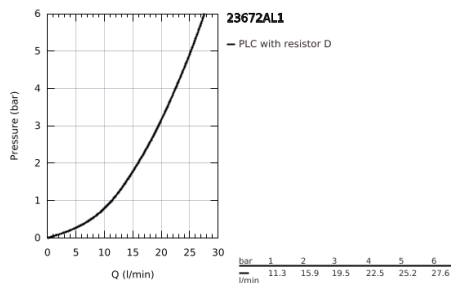

23 672 AL1 EUROCUBE SINGLE-LEVER BATH MIXER 1/2", FLOOR MOUNTED

PRODUCT DESCRIPTION

- Colour: brushed hard graphite
- for use with rough-in sets 45 984 001, 29 038 001 or 29 086 000
- without roughing-in-set
- GROHE SilkMove 35 mm ceramic cartridge
- with temperature limiter
- GROHE LongLife finish
- automatic diverter: bath/shower
- spout with mousseur
- Euphoria Cube+ Stick hand shower 6.6 l/min (26 467)
- Silverflex shower hose 1.250 mm (28 362)
- projection 298 mm
- integrated non-return valve in the shower outlet
- protected against backflow
- with shower holder

23 672 AL1 EUROCUBE SINGLE-LEVER BATH MIXER 1/2", FLOOR MOUNTED

SPARE PARTS

- 1: Lever (Spare part-nr. 46782AL0)
 - 2: Cap (Spare part-nr. 46492AL0)
 - 3: Screw coupling (Spare part-nr. 46460000)
 - 4: Cartridge (Spare part-nr. 46374000)
 - 5: Diverter knob (Spare part-nr. 48128AL0)
 - 6: Sistra (Spare part-nr. 13907AL0)
 - 7: Diverter (Spare part-nr. 65655AL0)
 - 8: Non-return valve (Spare part-nr. 08565000)
 - 9: Dirt strainer (Spare part-nr. 0700200M)
 - 10: Socket Spanner (Spare part-nr. 19332000)*
- * Optional accessories