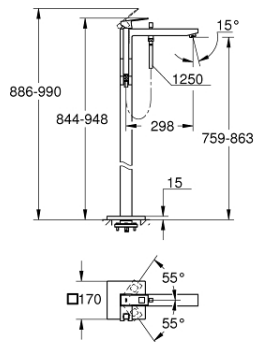

23 672 AL1 EUROCUBE SINGLE-LEVER BATH MIXER 1/2", FLOOR MOUNTED

PRODUCT DESCRIPTION

- Colour: brushed hard graphite
- for use with rough-in sets 45 984 001, 29 038 001 or 29 086 000
- without roughing-in-set
- GROHE SilkMove 35 mm ceramic cartridge
- with temperature limiter
- GROHE LongLife finish
- automatic diverter: bath/shower
- spout with mousseur
- Euphoria Cube+ Stick hand shower 6.6 l/min (26 467)
- Silverflex shower hose 1.250 mm (28 362)
- projection 298 mm
- integrated non-return valve in the shower outlet
- protected against backflow
- with shower holder

23 672 AL1 EUROCUBE SINGLE-LEVER BATH MIXER 1/2", FLOOR MOUNTED

SPARE PARTS

- 1: Lever (Spare part-nr. 46782AL0)
 - 2: Cap (Spare part-nr. 46492AL0)
 - 3: Screw coupling (Spare part-nr. 46460000)
 - 4: Cartridge (Spare part-nr. 46374000)
 - 5: Diverter knob (Spare part-nr. 48128AL0)
 - 6: Sistra (Spare part-nr. 13907AL0)
 - 7: Diverter (Spare part-nr. 65655AL0)
 - 8: Non-return valve (Spare part-nr. 08565000)
 - 9: Dirt strainer (Spare part-nr. 0700200M)
 - 10: Socket Spanner (Spare part-nr. 19332000)*
- * Optional accessories