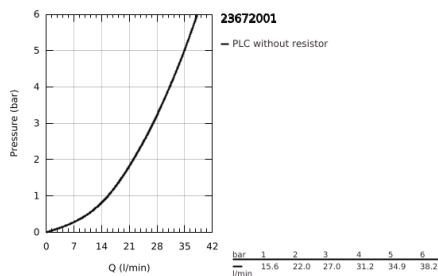

## 23 672 001 EUROCUBE SINGLE-LEVER BATH MIXER 1/2", FLOOR MOUNTED

### PRODUCT DESCRIPTION

- Colour: chrome
- for use with rough-in sets 45 984 001, 29 038 001 or 29 086 000
- without roughing-in-set
- GROHE SilkMove 35 mm ceramic cartridge
- with temperature limiter
- GROHE LongLife finish
- automatic diverter: bath/shower
- spout with mousseur
- Euphoria Cube+ Stick hand shower 6.6 l/min (26 467)
- Silverflex shower hose 1.250 mm (28 362)
- projection 298 mm
- integrated non-return valve in the shower outlet
- protected against backflow
- with shower holder