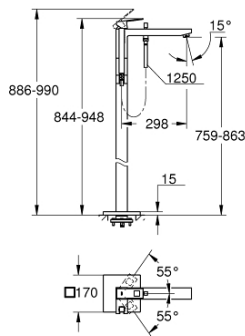

## 23 672 001 EUROCUBE SINGLE-LEVER BATH MIXER 1/2", FLOOR MOUNTED

### PRODUCT DESCRIPTION

- Colour: chrome
- for use with rough-in sets 45 984 001, 29 038 001 or 29 086 000
- without roughing-in-set
- GROHE SilkMove 35 mm ceramic cartridge
- with temperature limiter
- GROHE LongLife finish
- automatic diverter: bath/shower
- spout with mousseur
- Euphoria Cube+ Stick hand shower 6.6 l/min (26 467)
- Silverflex shower hose 1.250 mm (28 362)
- projection 298 mm
- integrated non-return valve in the shower outlet
- protected against backflow
- with shower holder

### SPARE PARTS

- 1: Lever (Spare part-nr. 46782000)
  - 2: Cap (Spare part-nr. 46492000)
  - 3: Screw coupling (Spare part-nr. 46460000)
  - 4: Cartridge (Spare part-nr. 46374000)
  - 5: Diverter knob (Spare part-nr. 48128000)
  - 6: Sistra (Spare part-nr. 13907000)
  - 7: Diverter (Spare part-nr. 65655000)
  - 8: Non-return valve (Spare part-nr. 08565000)
  - 9: Dirt strainer (Spare part-nr. 0700200M)
  - 10: Socket Spanner (Spare part-nr. 19332000)\*
- \* Optional accessories