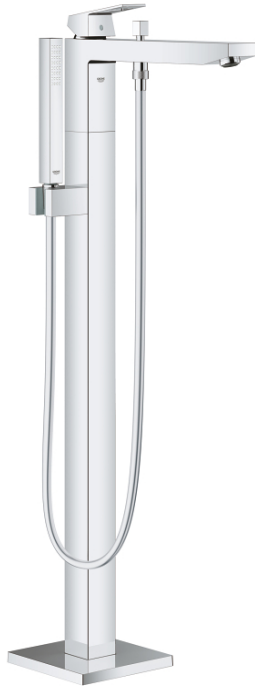

## 23 672 001 EUROCUBE SINGLE-LEVER BATH MIXER 1/2", FLOOR MOUNTED

### PRODUCT DESCRIPTION

- Colour: chrome
- for use with rough-in sets 45 984 001, 29 038 001 or 29 086 000
- without roughing-in-set
- GROHE SilkMove 35 mm ceramic cartridge
- with temperature limiter
- GROHE LongLife finish
- automatic diverter: bath/shower
- spout with mousseur
- Euphoria Cube+ Stick hand shower 6.6 l/min (26 467)
- Silverflex shower hose 1.250 mm (28 362)
- projection 298 mm
- integrated non-return valve in the shower outlet
- protected against backflow
- with shower holder

### SPARE PARTS

- 1: Lever (Spare part-nr. 46782000)
  - 2: Cap (Spare part-nr. 46492000)
  - 3: Screw coupling (Spare part-nr. 46460000)
  - 4: Cartridge (Spare part-nr. 46374000)
  - 5: Diverter knob (Spare part-nr. 48128000)
  - 6: Sistra (Spare part-nr. 13907000)
  - 7: Diverter (Spare part-nr. 65655000)
  - 8: Non-return valve (Spare part-nr. 08565000)
  - 9: Dirt strainer (Spare part-nr. 0700200M)
  - 10: Socket Spanner (Spare part-nr. 19332000)\*
- \* Optional accessories