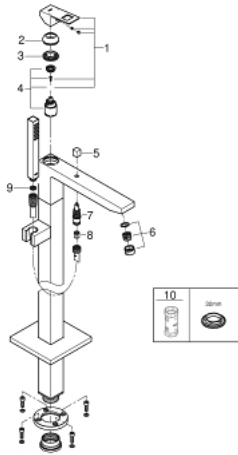

## 23 672 001 EUROCUBE SINGLE-LEVER BATH MIXER 1/2", FLOOR MOUNTED

### PRODUCT DESCRIPTION

- Colour: chrome
- for use with rough-in sets 45 984 001, 29 038 001 or 29 086 000
- without roughing-in-set
- GROHE SilkMove 35 mm ceramic cartridge
- with temperature limiter
- GROHE LongLife finish
- automatic diverter: bath/shower
- spout with mousseur
- Euphoria Cube+ Stick hand shower 6.6 l/min (26 467)
- Silverflex shower hose 1.250 mm (28 362)
- projection 298 mm
- integrated non-return valve in the shower outlet
- protected against backflow
- with shower holder

### SPARE PARTS

- 1: Lever (Spare part-nr. 46782000)
  - 2: Cap (Spare part-nr. 46492000)
  - 3: Screw coupling (Spare part-nr. 46460000)
  - 4: Cartridge (Spare part-nr. 46374000)
  - 5: Diverter knob (Spare part-nr. 48128000)
  - 6: Sistra (Spare part-nr. 13907000)
  - 7: Diverter (Spare part-nr. 65655000)
  - 8: Non-return valve (Spare part-nr. 08565000)
  - 9: Dirt strainer (Spare part-nr. 0700200M)
  - 10: Socket Spanner (Spare part-nr. 19332000)\*
- \* Optional accessories