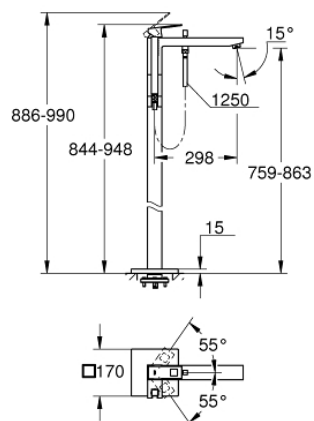

23 672 000 EUROCUBE SINGLE-LEVER BATH MIXER 1/2", FLOOR MOUNTED

PRODUCT DESCRIPTION

- Colour: chrome
- for use with rough-in sets 45 984 001, 29 038 001 or 29 086 000
- without roughing-in-set
- GROHE SilkMove 35 mm ceramic cartridge
- with temperature limiter
- GROHE LongLife finish
- automatic diverter: bath/shower
- spout with mousseur
- projection 298 mm
- integrated non-return valve in the shower outlet
- protected against backflow
- with shower holder
- hand shower Euphoria Cube Stick, 1 spray (27 698)
- Silverflex shower hose 1.250 mm (28 362)

23 672 000 EUROCUBE SINGLE-LEVER BATH MIXER 1/2", FLOOR MOUNTED

SPARE PARTS

- 1: Lever (Spare part-nr. 46782000)
 - 2: Cap (Spare part-nr. 46492000)
 - 3: Screw coupling (Spare part-nr. 46460000)
 - 4: Cartridge (Spare part-nr. 46374000)
 - 5: Diverter knob (Spare part-nr. 48128000)
 - 6: Flow straightener (Spare part-nr. 64445000)
 - 7: Diverter (Spare part-nr. 65655000)
 - 8: Non-return valve (Spare part-nr. 08565000)
 - 9: Dirt strainer (Spare part-nr. 0700200M)
 - 10: Socket Spanner (Spare part-nr. 19332000)*
- * Optional accessories