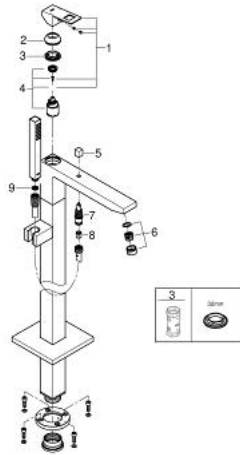

23 672 000 EUROCUBE SINGLE-LEVER BATH MIXER 1/2", FLOOR MOUNTED

PRODUCT DESCRIPTION

- Colour: chrome
- for use with rough-in sets 45 984 001, 29 038 001 or 29 086 000
- without roughing-in-set
- GROHE SilkMove 35 mm ceramic cartridge
- with temperature limiter
- GROHE LongLife finish
- automatic diverter: bath/shower
- spout with mousseur
- projection 298 mm
- integrated non-return valve in the shower outlet
- protected against backflow
- with shower holder
- hand shower Euphoria Cube Stick, 1 spray (27 698)
- Silverflex shower hose 1.250 mm (28 362)

23 672 000 EUROCUBE SINGLE-LEVER BATH MIXER 1/2", FLOOR MOUNTED

SPARE PARTS

- 1: Lever (Spare part-nr. 46782000)
 - 2: Cap (Spare part-nr. 46492000)
 - 3: Screw coupling (Spare part-nr. 46460000)
 - 4: Cartridge (Spare part-nr. 46374000)
 - 5: Diverter knob (Spare part-nr. 48128000)
 - 6: Flow straightener (Spare part-nr. 64445000)
 - 7: Diverter (Spare part-nr. 65655000)
 - 8: Non-return valve (Spare part-nr. 08565000)
 - 9: Dirt strainer (Spare part-nr. 0700200M)
 - 10: Socket Spanner (Spare part-nr. 19332000)*
- * Optional accessories