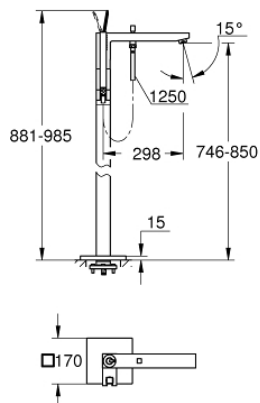

23 667 000 EUROCUBE JOY SINGLE-LEVER BATH MIXER 1/2", FLOOR MOUNTED

PRODUCT DESCRIPTION

- Colour: chrome
- for use with rough-in sets 45 984 001, 29 038 001 or 29 086 000
- without roughing-in-set
- GROHE FeatherControl Joystick cartridge
- GROHE LongLife finish
- automatic diverter: bath/shower
- spout with mousseur
- projection 298 mm
- integrated non-return valve in the shower outlet
- with shower holder
- Euphoria Cube hand shower 7.6 l/min
- Silverflex shower hose 1.250 mm (28 362)
- protected against backflow

23 667 000 EUROCUBE JOY SINGLE-LEVER BATH MIXER 1/2", FLOOR MOUNTED

SPARE PARTS

- 1: Lever (Spare part-nr. 46946000)
- 2: Cartridge (Spare part-nr. 46907000)
- 3: Sistra (Spare part-nr. 13907000)
- 4: Diverter knob (Spare part-nr. 48128000)
- 5: Diverter (Spare part-nr. 65655000)
- 6: Non-return valve (Spare part-nr. 08565000)
- 7: Dirt strainer (Spare part-nr. 0700200M)