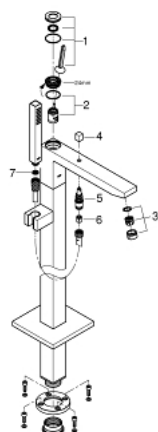

23 667 000 EUROCUBE JOY SINGLE-LEVER BATH MIXER 1/2", FLOOR MOUNTED

PRODUCT DESCRIPTION

- Colour: chrome
- for use with rough-in sets 45 984 001, 29 038 001 or 29 086 000
- without roughing-in-set
- GROHE FeatherControl Joystick cartridge
- GROHE LongLife finish
- automatic diverter: bath/shower
- spout with mousseur
- projection 298 mm
- integrated non-return valve in the shower outlet
- with shower holder
- Euphoria Cube hand shower 7.6 l/min
- Silverflex shower hose 1.250 mm (28 362)
- protected against backflow

23 667 000 EUROCUBE JOY SINGLE-LEVER BATH MIXER 1/2", FLOOR MOUNTED

SPARE PARTS

- 1: Lever (Spare part-nr. 46946000)
- 2: Cartridge (Spare part-nr. 46907000)
- 3: Sistra (Spare part-nr. 13907000)
- 4: Diverter knob (Spare part-nr. 48128000)
- 5: Diverter (Spare part-nr. 65655000)
- 6: Non-return valve (Spare part-nr. 08565000)
- 7: Dirt strainer (Spare part-nr. 0700200M)