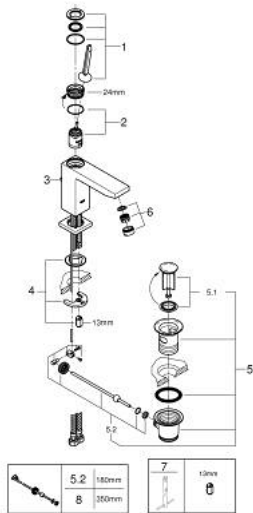

23 657 000 **EUROCUBE JOY SINGLE-LEVER BASIN MIXER 1/2"**
M-SIZE

PRODUCT DESCRIPTION

- Colour: chrome
- single hole installation
- metal lever
- GROHE FeatherControl Joystick cartridge
- GROHE EcoJoy - less water, perfect flow
- maximum flow rate (at 3 bar): 5 l/min
- SpeedClean mousseur
- GROHE Quickfix Plus installation system
- pop-up waste set 1 1/4"
- flexible connection hoses

23 657 000 **EUROCUBE JOY SINGLE-LEVER BASIN MIXER 1/2"**
M-SIZE

SPARE PARTS

- 1: Lever (Spare part-nr. 46945000)
- 2: Cartridge (Spare part-nr. 46907000)
- 3: Pop-up rod (Spare part-nr. 46787000)
- 4: Shank mounting kit (Spare part-nr. 46645000)
- 5: Waste set 1 1/4" (Spare part-nr. 28910000)
- 5.1: Plug (Spare part-nr. 07182000)
- 5.2: Eccentric rod (Spare part-nr. 07052000)
- 6: Mousseur (Spare part-nr. 48159000)
- 7: Mounting wrench (Spare part-nr. 19017000)*
- 8: Eccentric rod (Spare part-nr. 07341000)*