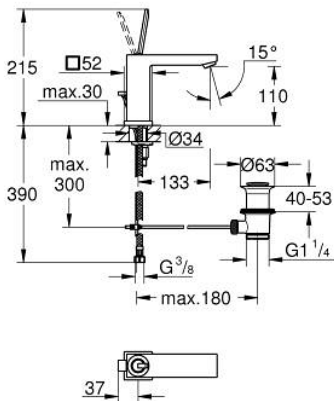

23 657 000 **EUROCUBE JOY SINGLE-LEVER BASIN MIXER 1/2"**
M-SIZE

PRODUCT DESCRIPTION

- Colour: chrome
- single hole installation
- metal lever
- GROHE FeatherControl Joystick cartridge
- GROHE EcoJoy - less water, perfect flow
- maximum flow rate (at 3 bar): 5 l/min
- SpeedClean mousseur
- GROHE Quickfix Plus installation system
- pop-up waste set 1 1/4"
- flexible connection hoses

23 657 000 **EUROCUBE JOY SINGLE-LEVER BASIN MIXER 1/2"**
M-SIZE

SPARE PARTS

- 1: Lever (Spare part-nr. 46945000)
- 2: Cartridge (Spare part-nr. 46907000)
- 3: Pop-up rod (Spare part-nr. 46787000)
- 4: Shank mounting kit (Spare part-nr. 46645000)
- 5: Waste set 1 1/4" (Spare part-nr. 28910000)
- 5.1: Plug (Spare part-nr. 07182000)
- 5.2: Eccentric rod (Spare part-nr. 07052000)
- 6: Mousseur (Spare part-nr. 48159000)
- 7: Mounting wrench (Spare part-nr. 19017000)*
- 8: Eccentric rod (Spare part-nr. 07341000)*