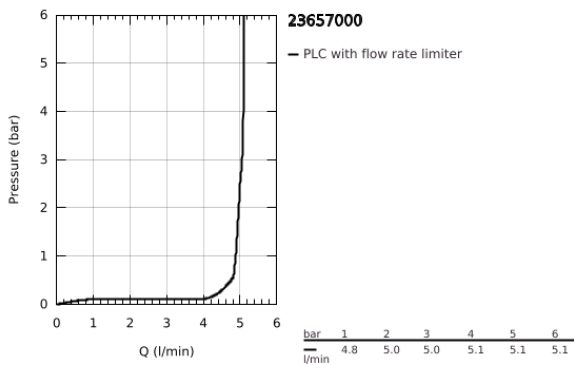

23 657 000 **EUROCUBE JOY SINGLE-LEVER BASIN MIXER 1/2"**
M-SIZE

PRODUCT DESCRIPTION

- Colour: chrome
- single hole installation
- metal lever
- GROHE FeatherControl Joystick cartridge
- GROHE EcoJoy - less water, perfect flow
- maximum flow rate (at 3 bar): 5 l/min
- SpeedClean mousseur
- GROHE Quickfix Plus installation system
- pop-up waste set 1 1/4"
- flexible connection hoses

23 657 000 **EUROCUBE JOY SINGLE-LEVER BASIN MIXER 1/2"**
M-SIZE

SPARE PARTS

- 1: Lever (Spare part-nr. 46945000)
- 2: Cartridge (Spare part-nr. 46907000)
- 3: Pop-up rod (Spare part-nr. 46787000)
- 4: Shank mounting kit (Spare part-nr. 46645000)
- 5: Waste set 1 1/4" (Spare part-nr. 28910000)
- 5.1: Plug (Spare part-nr. 07182000)
- 5.2: Eccentric rod (Spare part-nr. 07052000)
- 6: Mousseur (Spare part-nr. 48159000)
- 7: Mounting wrench (Spare part-nr. 19017000)*
- 8: Eccentric rod (Spare part-nr. 07341000)*