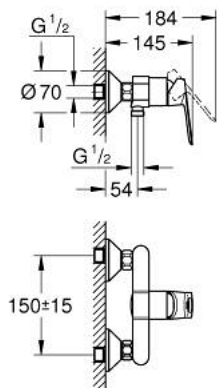

23 634 000 BAULoop SINGLE-LEVER SHOWER MIXER 1/2"

PRODUCT DESCRIPTION

- Colour: chrome
- wall mounted
- metal lever
- GROHE SmoothControl 35 mm ceramic cartridge
- GROHE LongLife finish
- shower bottom outlet 1/2"
- S-unions
- metal wall escutcheon

23 634 000 BAULoop SINGLE-LEVER SHOWER MIXER 1/2"

SPARE PARTS

- 1: Lever (Spare part-nr. 46961000)
- 2: Cap (Spare part-nr. 46899000)
- 3: Cartridge (Spare part-nr. 46374000)
- 4: S-union (Spare part-nr. 12075000)
- 4.1: Seal (Spare part-nr. 0138600M)
- 4.2: Escutcheon (Spare part-nr. 0221000M)
- 5: Screw connection 1/2" (Spare part-nr. 45044000)
- 6: Extension 3/4", 20 mm (Spare part-nr. 0713000M)*
- 7: Temperature limiter (Spare part-nr. 46375000)*
- 8: Special spanner (Spare part-nr. 19377000)*
- 9: Socket Spanner (Spare part-nr. 19332000)*