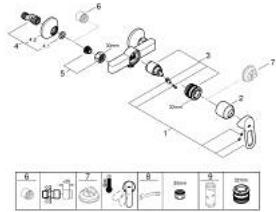

23 634 000 BAULoop SINGLE-LEVER SHOWER MIXER 1/2"

PRODUCT DESCRIPTION

- Colour: chrome
- wall mounted
- metal lever
- GROHE SmoothControl 35 mm ceramic cartridge
- GROHE LongLife finish
- shower bottom outlet 1/2"
- S-unions
- metal wall escutcheon

23 634 000 BAULoop SINGLE-LEVER SHOWER MIXER 1/2"

SPARE PARTS

- 1: Lever (Spare part-nr. 46961000)
- 2: Cap (Spare part-nr. 46899000)
- 3: Cartridge (Spare part-nr. 46374000)
- 4: S-union (Spare part-nr. 12075000)
- 4.1: Seal (Spare part-nr. 0138600M)
- 4.2: Escutcheon (Spare part-nr. 0221000M)
- 5: Screw connection 1/2" (Spare part-nr. 45044000)
- 6: Extension 3/4", 20 mm (Spare part-nr. 0713000M)*
- 7: Temperature limiter (Spare part-nr. 46375000)*
- 8: Special spanner (Spare part-nr. 19377000)*
- 9: Socket Spanner (Spare part-nr. 19332000)*