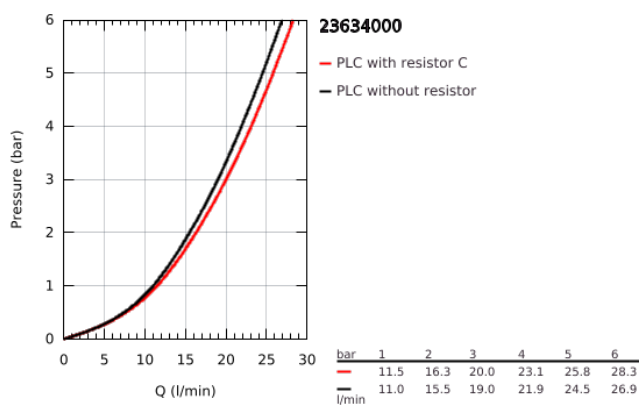

23 634 000 BAULoop SINGLE-LEVER SHOWER MIXER 1/2"

PRODUCT DESCRIPTION

- Colour: chrome
- wall mounted
- metal lever
- GROHE SmoothControl 35 mm ceramic cartridge
- GROHE LongLife finish
- shower bottom outlet 1/2"
- S-unions
- metal wall escutcheon

23 634 000 BAULoop SINGLE-LEVER SHOWER MIXER 1/2"

SPARE PARTS

- 1: Lever (Spare part-nr. 46961000)
- 2: Cap (Spare part-nr. 46899000)
- 3: Cartridge (Spare part-nr. 46374000)
- 4: S-union (Spare part-nr. 12075000)
- 4.1: Seal (Spare part-nr. 0138600M)
- 4.2: Escutcheon (Spare part-nr. 0221000M)
- 5: Screw connection 1/2" (Spare part-nr. 45044000)
- 6: Extension 3/4", 20 mm (Spare part-nr. 0713000M)*
- 7: Temperature limiter (Spare part-nr. 46375000)*
- 8: Special spanner (Spare part-nr. 19377000)*
- 9: Socket Spanner (Spare part-nr. 19332000)*