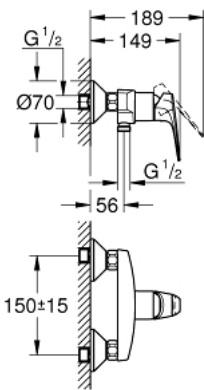

23 632 000 **BAUFLOW SINGLE-LEVER SHOWER MIXER 1/2"**

**PRODUCT DESCRIPTION**

- Colour: chrome
- wall mounted
- metal lever
- GROHE SmoothControl 35 mm ceramic cartridge
- GROHE LongLife finish
- shower bottom outlet 1/2"
- S-unions
- metal wall escutcheon

## 23 632 000 BAUFLOW SINGLE-LEVER SHOWER MIXER 1/2"

### SPARE PARTS

- 1: Lever (Spare part-nr. 46959000)
- 2: Cap (Spare part-nr. 46899000)
- 3: Cartridge (Spare part-nr. 46374000)
- 4: S-union (Spare part-nr. 12075000)
- 4.1: Seal (Spare part-nr. 0138600M)
- 4.2: Escutcheon (Spare part-nr. 0221000M)
- 5: Screw connection 1/2" (Spare part-nr. 45044000)
- 6: Extension 3/4", 20 mm (Spare part-nr. 0713000M)\*
- 7: Temperature limiter (Spare part-nr. 46375000)\*
- 8: Special spanner (Spare part-nr. 19377000)\*
- 9: Socket Spanner (Spare part-nr. 19332000)\*