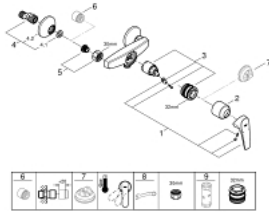

23 632 000 **BAUFLOW SINGLE-LEVER SHOWER MIXER 1/2"**

**PRODUCT DESCRIPTION**

- Colour: chrome
- wall mounted
- metal lever
- GROHE SmoothControl 35 mm ceramic cartridge
- GROHE LongLife finish
- shower bottom outlet 1/2"
- S-unions
- metal wall escutcheon

## 23 632 000 BAUFLOW SINGLE-LEVER SHOWER MIXER 1/2"

### SPARE PARTS

- 1: Lever (Spare part-nr. 46959000)
- 2: Cap (Spare part-nr. 46899000)
- 3: Cartridge (Spare part-nr. 46374000)
- 4: S-union (Spare part-nr. 12075000)
- 4.1: Seal (Spare part-nr. 0138600M)
- 4.2: Escutcheon (Spare part-nr. 0221000M)
- 5: Screw connection 1/2" (Spare part-nr. 45044000)
- 6: Extension 3/4", 20 mm (Spare part-nr. 0713000M)\*
- 7: Temperature limiter (Spare part-nr. 46375000)\*
- 8: Special spanner (Spare part-nr. 19377000)\*
- 9: Socket Spanner (Spare part-nr. 19332000)\*