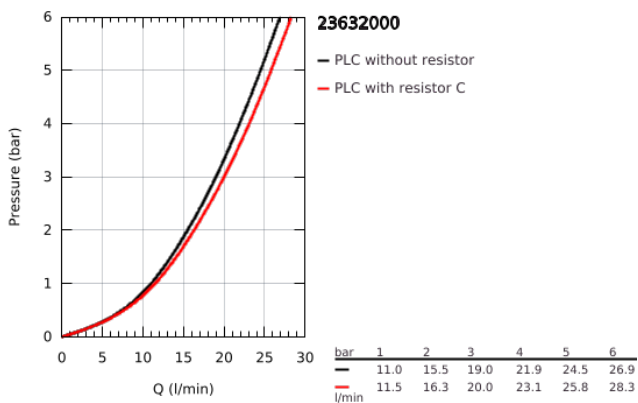

23 632 000 **BAUFLOW SINGLE-LEVER SHOWER MIXER 1/2"**

**PRODUCT DESCRIPTION**

- Colour: chrome
- wall mounted
- metal lever
- GROHE SmoothControl 35 mm ceramic cartridge
- GROHE LongLife finish
- shower bottom outlet 1/2"
- S-unions
- metal wall escutcheon

## 23 632 000 BAUFLOW SINGLE-LEVER SHOWER MIXER 1/2"