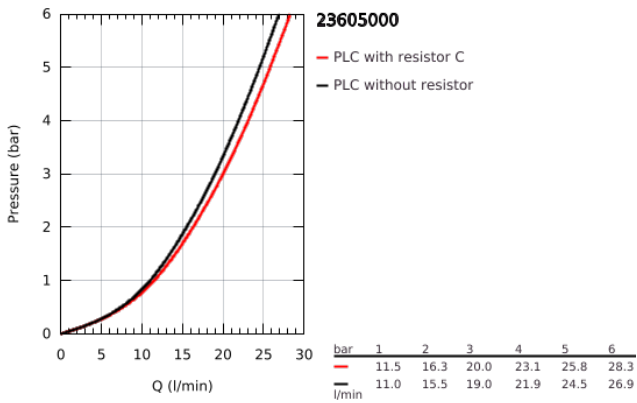

23 605 000 **BAUEDGE SINGLE-LEVER BATH MIXER 1/2"**

**PRODUCT DESCRIPTION**

- Colour: chrome
- wall mounted
- metal lever
- GROHE SmoothControl 35 mm ceramic cartridge
- GROHE LongLife finish
- automatic diverter: bath/shower
- mousseur
- S-unions
- metal wall escutcheon

## 23 605 000 BAUEDGE SINGLE-LEVER BATH MIXER 1/2"