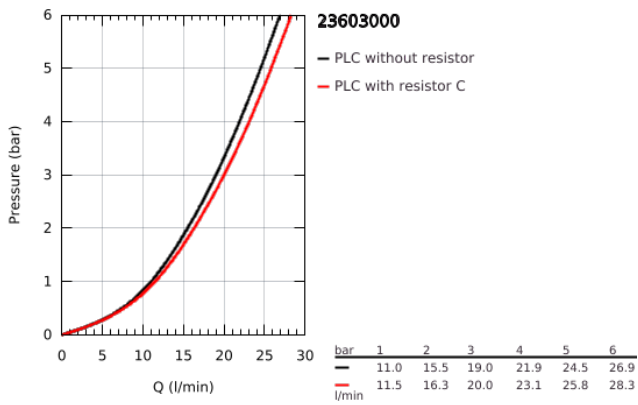

23 603 000 **BAULoop SINGLE-LEVER BATH MIXER 1/2"**

**PRODUCT DESCRIPTION**

- Colour: chrome
- wall mounted
- metal lever
- GROHE SmoothControl 35 mm ceramic cartridge
- GROHE LongLife finish
- automatic diverter: bath/shower
- mousseur
- S-unions
- metal wall escutcheon

## 23 603 000 BAULoop SINGLE-LEVER BATH MIXER 1/2"