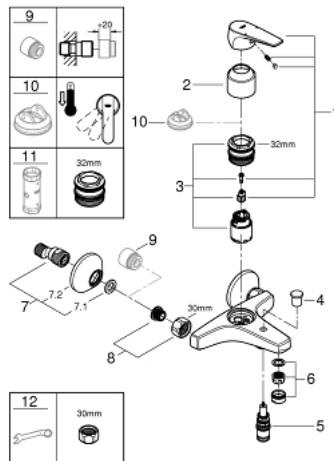

23 601 000 **BAUFLOW SINGLE-LEVER BATH MIXER 1/2"**

PRODUCT DESCRIPTION

- Colour: chrome
- wall mounted
- metal lever
- GROHE SmoothControl 35 mm ceramic cartridge
- GROHE LongLife finish
- automatic diverter: bath/shower
- mousseur
- S-unions
- metal wall escutcheon

23 601 000 BAUFLOW SINGLE-LEVER BATH MIXER 1/2"

SPARE PARTS

- 1: Lever (Spare part-nr. 46959000)
 - 2: Cap (Spare part-nr. 46899000)
 - 3: Cartridge (Spare part-nr. 46374000)
 - 4: Diverter knob (Spare part-nr. 65648000)
 - 5: Diverter (Spare part-nr. 65655000)
 - 6: Mousseur (Spare part-nr. 13952000)
 - 7: S-union (Spare part-nr. 12075000)
 - 7.1: Seal (Spare part-nr. 0138600M)
 - 7.2: Escutcheon (Spare part-nr. 0221000M)
 - 8: Screw connection 1/2" (Spare part-nr. 45044000)
 - 9: Extension 3/4", 20 mm (Spare part-nr. 0713000M)*
 - 10: Temperature limiter (Spare part-nr. 46375000)*
 - 11: Socket Spanner (Spare part-nr. 19332000)*
 - 12: Special spanner (Spare part-nr. 19377000)*
- * Optional accessories