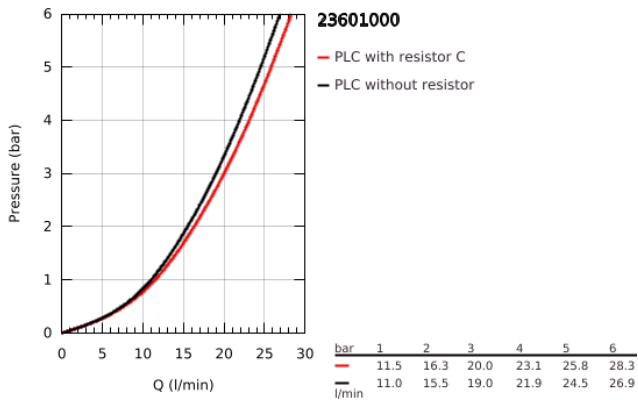

23 601 000 **BAUFLOW SINGLE-LEVER BATH MIXER 1/2"**

PRODUCT DESCRIPTION

- Colour: chrome
- wall mounted
- metal lever
- GROHE SmoothControl 35 mm ceramic cartridge
- GROHE LongLife finish
- automatic diverter: bath/shower
- mousseur
- S-unions
- metal wall escutcheon

23 601 000 BAUFLOW SINGLE-LEVER BATH MIXER 1/2"

SPARE PARTS

- 1: Lever (Spare part-nr. 46959000)
 - 2: Cap (Spare part-nr. 46899000)
 - 3: Cartridge (Spare part-nr. 46374000)
 - 4: Diverter knob (Spare part-nr. 65648000)
 - 5: Diverter (Spare part-nr. 65655000)
 - 6: Mousseur (Spare part-nr. 13952000)
 - 7: S-union (Spare part-nr. 12075000)
 - 7.1: Seal (Spare part-nr. 0138600M)
 - 7.2: Escutcheon (Spare part-nr. 0221000M)
 - 8: Screw connection 1/2" (Spare part-nr. 45044000)
 - 9: Extension 3/4", 20 mm (Spare part-nr. 0713000M)*
 - 10: Temperature limiter (Spare part-nr. 46375000)*
 - 11: Socket Spanner (Spare part-nr. 19332000)*
 - 12: Special spanner (Spare part-nr. 19377000)*
- * Optional accessories