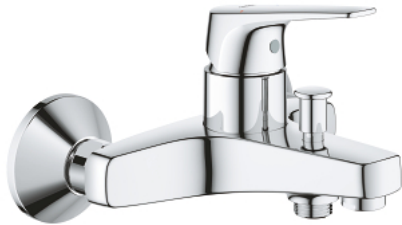

23 601 000 **BAUFLOW SINGLE-LEVER BATH MIXER 1/2"**

PRODUCT DESCRIPTION

- Colour: chrome
- wall mounted
- metal lever
- GROHE SmoothControl 35 mm ceramic cartridge
- GROHE LongLife finish
- automatic diverter: bath/shower
- mousseur
- S-unions
- metal wall escutcheon

23 601 000 BAUFLOW SINGLE-LEVER BATH MIXER 1/2"

SPARE PARTS

- 1: Lever (Spare part-nr. 46959000)
 - 2: Cap (Spare part-nr. 46899000)
 - 3: Cartridge (Spare part-nr. 46374000)
 - 4: Diverter knob (Spare part-nr. 65648000)
 - 5: Diverter (Spare part-nr. 65655000)
 - 6: Mousseur (Spare part-nr. 13952000)
 - 7: S-union (Spare part-nr. 12075000)
 - 7.1: Seal (Spare part-nr. 0138600M)
 - 7.2: Escutcheon (Spare part-nr. 0221000M)
 - 8: Screw connection 1/2" (Spare part-nr. 45044000)
 - 9: Extension 3/4", 20 mm (Spare part-nr. 0713000M)*
 - 10: Temperature limiter (Spare part-nr. 46375000)*
 - 11: Socket Spanner (Spare part-nr. 19332000)*
 - 12: Special spanner (Spare part-nr. 19377000)*
- * Optional accessories