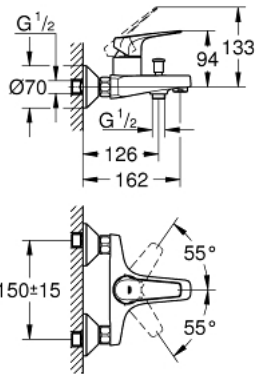

23 601 000 **BAUFLOW SINGLE-LEVER BATH MIXER 1/2"**

PRODUCT DESCRIPTION

- Colour: chrome
- wall mounted
- metal lever
- GROHE SmoothControl 35 mm ceramic cartridge
- GROHE LongLife finish
- automatic diverter: bath/shower
- mousseur
- S-unions
- metal wall escutcheon

23 601 000 BAUFLOW SINGLE-LEVER BATH MIXER 1/2"

SPARE PARTS

- 1: Lever (Spare part-nr. 46959000)
 - 2: Cap (Spare part-nr. 46899000)
 - 3: Cartridge (Spare part-nr. 46374000)
 - 4: Diverter knob (Spare part-nr. 65648000)
 - 5: Diverter (Spare part-nr. 65655000)
 - 6: Mousseur (Spare part-nr. 13952000)
 - 7: S-union (Spare part-nr. 12075000)
 - 7.1: Seal (Spare part-nr. 0138600M)
 - 7.2: Escutcheon (Spare part-nr. 0221000M)
 - 8: Screw connection 1/2" (Spare part-nr. 45044000)
 - 9: Extension 3/4", 20 mm (Spare part-nr. 0713000M)*
 - 10: Temperature limiter (Spare part-nr. 46375000)*
 - 11: Socket Spanner (Spare part-nr. 19332000)*
 - 12: Special spanner (Spare part-nr. 19377000)*
- * Optional accessories