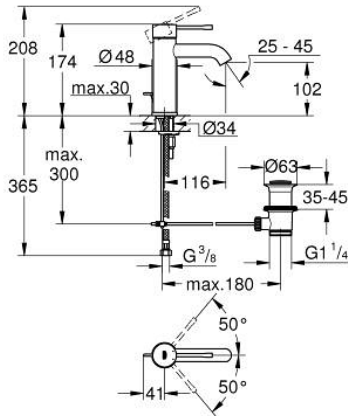

23 589 243 1 **ESSENCE SINGLE-LEVER BASIN MIXER 1/2"**
S-SIZE

PRODUCT DESCRIPTION

- Colour: matte black
- GROHE SilkMove 28 mm ceramic cartridge
- with temperature limiter
- GROHE LongLife finish
- GROHE EcoJoy - less water, perfect flow
- maximum flow rate (at 3 bar): 5.7 l/min
- GROHE AquaGuide adjustable mousseur
- GROHE Quickfix Plus installation system
- pop-up waste set 1 1/4"
- flexible connection hoses

23 589 243 1 **ESSENCE SINGLE-LEVER BASIN MIXER 1/2"**
S-SIZE

SPARE PARTS

- 1: Lever (Spare part-nr. 469172430)
 - 2: Fitting ring (Spare part-nr. 46715000)
 - 3: Cartridge (Spare part-nr. 46580000)
 - 4: lift rod (Spare part-nr. 46739KU0)
 - 5: Mousseur (Spare part-nr. 48480000)
 - 6: Escutcheon (Spare part-nr. 486032430)
 - 7: Shank mounting kit (Spare part-nr. 46645000)
 - 8: Waste set 1 1/4" (Spare part-nr. 289102430)
 - 8.1: Plug (Spare part-nr. 071822430)
 - 8.2: Eccentric rod (Spare part-nr. 07052000)
 - 9: Mounting wrench (Spare part-nr. 19017000)*
 - 10: Eccentric rod (Spare part-nr. 07341000)*
- * Optional accessories