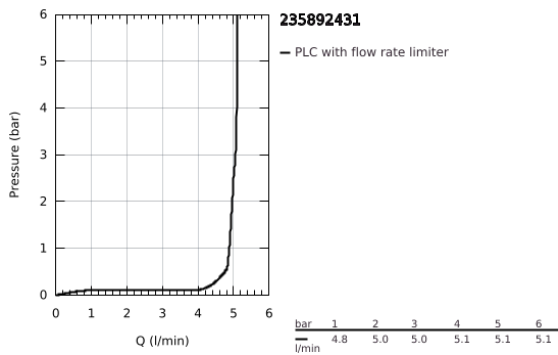

23 589 243 1 **ESSENCE SINGLE-LEVER BASIN MIXER 1/2"**
S-SIZE

PRODUCT DESCRIPTION

- Colour: matte black
- GROHE SilkMove 28 mm ceramic cartridge
- with temperature limiter
- GROHE LongLife finish
- GROHE EcoJoy - less water, perfect flow
- maximum flow rate (at 3 bar): 5.7 l/min
- GROHE AquaGuide adjustable mousseur
- GROHE Quickfix Plus installation system
- pop-up waste set 1 1/4"
- flexible connection hoses

23 589 243 1 **ESSENCE SINGLE-LEVER BASIN MIXER 1/2"**
S-SIZE

SPARE PARTS

- 1: Lever (Spare part-nr. 469172430)
 - 2: Fitting ring (Spare part-nr. 46715000)
 - 3: Cartridge (Spare part-nr. 46580000)
 - 4: lift rod (Spare part-nr. 46739KU0)
 - 5: Mousseur (Spare part-nr. 48480000)
 - 6: Escutcheon (Spare part-nr. 486032430)
 - 7: Shank mounting kit (Spare part-nr. 46645000)
 - 8: Waste set 1 1/4" (Spare part-nr. 289102430)
 - 8.1: Plug (Spare part-nr. 071822430)
 - 8.2: Eccentric rod (Spare part-nr. 07052000)
 - 9: Mounting wrench (Spare part-nr. 19017000)*
 - 10: Eccentric rod (Spare part-nr. 07341000)*
- * Optional accessories