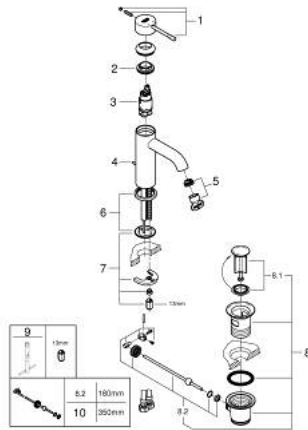

23 589 243 1 **ESSENCE SINGLE-LEVER BASIN MIXER 1/2"**
S-SIZE

PRODUCT DESCRIPTION

- Colour: matte black
- GROHE SilkMove 28 mm ceramic cartridge
- with temperature limiter
- GROHE LongLife finish
- GROHE EcoJoy - less water, perfect flow
- maximum flow rate (at 3 bar): 5.7 l/min
- GROHE AquaGuide adjustable mousseur
- GROHE Quickfix Plus installation system
- pop-up waste set 1 1/4"
- flexible connection hoses

23 589 243 1 **ESSENCE SINGLE-LEVER BASIN MIXER 1/2"**
S-SIZE

SPARE PARTS

- 1: Lever (Spare part-nr. 469172430)
 - 2: Fitting ring (Spare part-nr. 46715000)
 - 3: Cartridge (Spare part-nr. 46580000)
 - 4: lift rod (Spare part-nr. 46739KU0)
 - 5: Mousseur (Spare part-nr. 48480000)
 - 6: Escutcheon (Spare part-nr. 486032430)
 - 7: Shank mounting kit (Spare part-nr. 46645000)
 - 8: Waste set 1 1/4" (Spare part-nr. 289102430)
 - 8.1: Plug (Spare part-nr. 071822430)
 - 8.2: Eccentric rod (Spare part-nr. 07052000)
 - 9: Mounting wrench (Spare part-nr. 19017000)*
 - 10: Eccentric rod (Spare part-nr. 07341000)*
- * Optional accessories