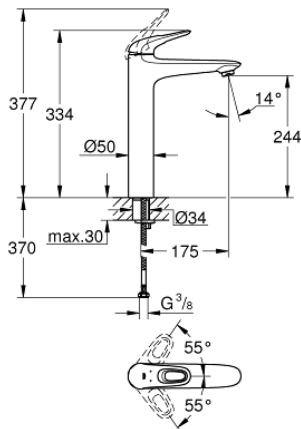

23 570 LS3 EUROSTYLE SINGLE-LEVER BASIN MIXER 1/2" XL-SIZE

PRODUCT DESCRIPTION

- Colour: moon white/chrome
- single hole installation
- loop metal lever
- for free-standing basins
- GROHE SilkMove 35 mm ceramic cartridge
- with temperature limiter
- GROHE LongLife finish
- GROHE EcoJoy - less water, perfect flow
- maximum flow rate (at 3 bar): 5 l/min
- GROHE FastFixation installation system
- smooth body
- flexible connection hoses

23 570 LS3 EUROSTYLE SINGLE-LEVER BASIN MIXER 1/2" XL-SIZE

SPARE PARTS

- 1: Lever (Spare part-nr. 46938LS0)
 - 2: Cap (Spare part-nr. 46492000)
 - 3: Screw coupling (Spare part-nr. 46460000)
 - 4: Cartridge (Spare part-nr. 46374000)
 - 5: Flow straightener (Spare part-nr. 46837000)
 - 6: Shank mounting kit (Spare part-nr. 46671000)
 - 7: Socket Spanner (Spare part-nr. 19332000)*
 - 8: Mounting wrench (Spare part-nr. 19017000)*
- * Optional accessories