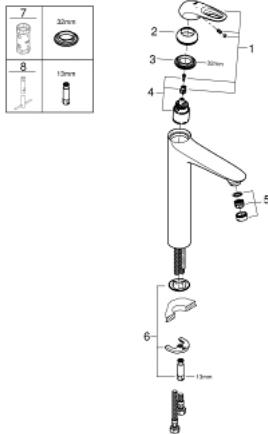

23 570 LS3 EUROSTYLE SINGLE-LEVER BASIN MIXER 1/2" XL-SIZE

PRODUCT DESCRIPTION

- Colour: moon white/chrome
- single hole installation
- loop metal lever
- for free-standing basins
- GROHE SilkMove 35 mm ceramic cartridge
- with temperature limiter
- GROHE LongLife finish
- GROHE EcoJoy - less water, perfect flow
- maximum flow rate (at 3 bar): 5 l/min
- GROHE FastFixation installation system
- smooth body
- flexible connection hoses

23 570 LS3 EUROSTYLE SINGLE-LEVER BASIN MIXER 1/2" XL-SIZE

SPARE PARTS

- 1: Lever (Spare part-nr. 46938LS0)
 - 2: Cap (Spare part-nr. 46492000)
 - 3: Screw coupling (Spare part-nr. 46460000)
 - 4: Cartridge (Spare part-nr. 46374000)
 - 5: Flow straightener (Spare part-nr. 46837000)
 - 6: Shank mounting kit (Spare part-nr. 46671000)
 - 7: Socket Spanner (Spare part-nr. 19332000)*
 - 8: Mounting wrench (Spare part-nr. 19017000)*
- * Optional accessories