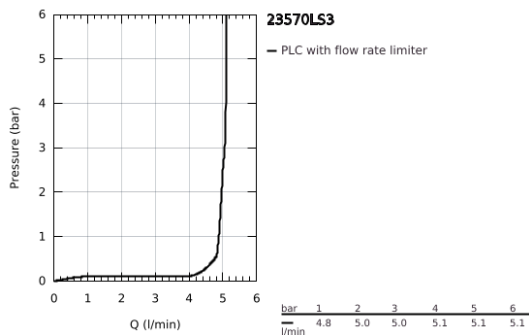

23 570 LS3 EUROSTYLE SINGLE-LEVER BASIN MIXER 1/2" XL-SIZE

PRODUCT DESCRIPTION

- Colour: moon white/chrome
- single hole installation
- loop metal lever
- for free-standing basins
- GROHE SilkMove 35 mm ceramic cartridge
- with temperature limiter
- GROHE LongLife finish
- GROHE EcoJoy - less water, perfect flow
- maximum flow rate (at 3 bar): 5 l/min
- GROHE FastFixation installation system
- smooth body
- flexible connection hoses

23 570 LS3 EUROSTYLE SINGLE-LEVER BASIN MIXER 1/2" XL-SIZE

SPARE PARTS

- 1: Lever (Spare part-nr. 46938LS0)
 - 2: Cap (Spare part-nr. 46492000)
 - 3: Screw coupling (Spare part-nr. 46460000)
 - 4: Cartridge (Spare part-nr. 46374000)
 - 5: Flow straightener (Spare part-nr. 46837000)
 - 6: Shank mounting kit (Spare part-nr. 46671000)
 - 7: Socket Spanner (Spare part-nr. 19332000)*
 - 8: Mounting wrench (Spare part-nr. 19017000)*
- * Optional accessories