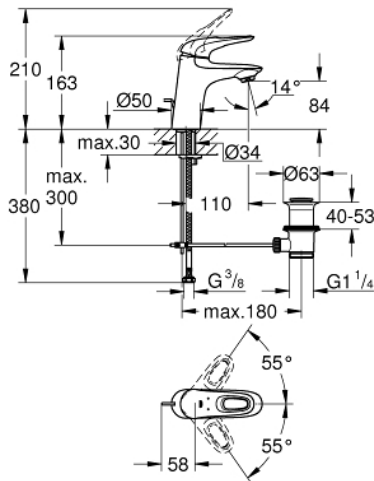

23 564 003 **EUROSTYLE SINGLE-LEVER BASIN MIXER 1/2"**  
**S-SIZE**

**PRODUCT DESCRIPTION**

- Colour: chrome
- single hole installation
- loop metal lever
- GROHE SilkMove 35 mm ceramic cartridge
- adjustable flow rate limiter
- with temperature limiter
- GROHE LongLife finish
- GROHE EcoJoy - less water, perfect flow
- maximum flow rate (at 3 bar): 5 l/min
- Protected Water Ways no contact of water with lead or nickel inside the tap
- GROHE FastFixation installation system
- pop-up waste set 1 1/4"
- flexible connection hoses

23 564 003 **EUROSTYLE SINGLE-LEVER BASIN MIXER 1/2"**  
**S-SIZE**

**SPARE PARTS**

- 1: Lever (Spare part-nr. 46938000)
  - 2: Cap (Spare part-nr. 46492000)
  - 3: Screw ring (Spare part-nr. 46815000)
  - 4: Cartridge (Spare part-nr. 46374000)
  - 5: Mousseur (Spare part-nr. 48159000)
  - 6: Pop-up rod (Spare part-nr. 46739000)
  - 7: Shank mounting kit (Spare part-nr. 46671000)
  - 8: Waste set 1 1/4" (Spare part-nr. 28910000)
  - 8.1: Plug (Spare part-nr. 07182000)
  - 8.2: Eccentric rod (Spare part-nr. 07052000)
  - 9: Eccentric rod (Spare part-nr. 07341000)\*
  - 10: Socket Spanner (Spare part-nr. 19332000)\*
  - 11: Mounting wrench (Spare part-nr. 19017000)\*
- \* Optional accessories