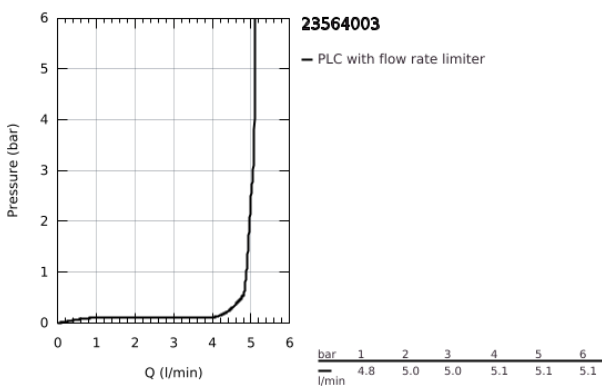

23 564 003 **EUROSTYLE SINGLE-LEVER BASIN MIXER 1/2"**  
**S-SIZE**

**PRODUCT DESCRIPTION**

- Colour: chrome
- single hole installation
- loop metal lever
- GROHE SilkMove 35 mm ceramic cartridge
- adjustable flow rate limiter
- with temperature limiter
- GROHE LongLife finish
- GROHE EcoJoy - less water, perfect flow
- maximum flow rate (at 3 bar): 5 l/min
- Protected Water Ways no contact of water with lead or nickel inside the tap
- GROHE FastFixation installation system
- pop-up waste set 1 1/4"
- flexible connection hoses

23 564 003 **EUROSTYLE SINGLE-LEVER BASIN MIXER 1/2"**  
**S-SIZE**

**SPARE PARTS**

- 1: Lever (Spare part-nr. 46938000)
  - 2: Cap (Spare part-nr. 46492000)
  - 3: Screw ring (Spare part-nr. 46815000)
  - 4: Cartridge (Spare part-nr. 46374000)
  - 5: Mousseur (Spare part-nr. 48159000)
  - 6: Pop-up rod (Spare part-nr. 46739000)
  - 7: Shank mounting kit (Spare part-nr. 46671000)
  - 8: Waste set 1 1/4" (Spare part-nr. 28910000)
  - 8.1: Plug (Spare part-nr. 07182000)
  - 8.2: Eccentric rod (Spare part-nr. 07052000)
  - 9: Eccentric rod (Spare part-nr. 07341000)\*
  - 10: Socket Spanner (Spare part-nr. 19332000)\*
  - 11: Mounting wrench (Spare part-nr. 19017000)\*
- \* Optional accessories