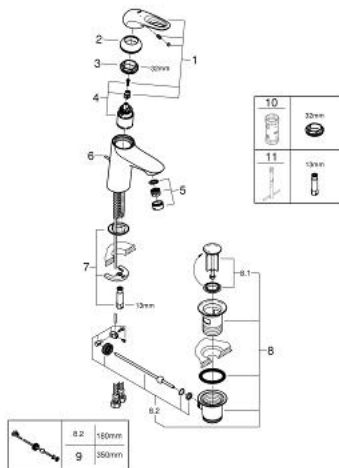

23 564 003 **EUROSTYLE SINGLE-LEVER BASIN MIXER 1/2"**  
**S-SIZE**

**PRODUCT DESCRIPTION**

- Colour: chrome
- single hole installation
- loop metal lever
- GROHE SilkMove 35 mm ceramic cartridge
- adjustable flow rate limiter
- with temperature limiter
- GROHE LongLife finish
- GROHE EcoJoy - less water, perfect flow
- maximum flow rate (at 3 bar): 5 l/min
- Protected Water Ways no contact of water with lead or nickel inside the tap
- GROHE FastFixation installation system
- pop-up waste set 1 1/4"
- flexible connection hoses

23 564 003 **EUROSTYLE SINGLE-LEVER BASIN MIXER 1/2"**  
**S-SIZE**

**SPARE PARTS**

- 1: Lever (Spare part-nr. 46938000)
  - 2: Cap (Spare part-nr. 46492000)
  - 3: Screw ring (Spare part-nr. 46815000)
  - 4: Cartridge (Spare part-nr. 46374000)
  - 5: Mousseur (Spare part-nr. 48159000)
  - 6: Pop-up rod (Spare part-nr. 46739000)
  - 7: Shank mounting kit (Spare part-nr. 46671000)
  - 8: Waste set 1 1/4" (Spare part-nr. 28910000)
  - 8.1: Plug (Spare part-nr. 07182000)
  - 8.2: Eccentric rod (Spare part-nr. 07052000)
  - 9: Eccentric rod (Spare part-nr. 07341000)\*
  - 10: Socket Spanner (Spare part-nr. 19332000)\*
  - 11: Mounting wrench (Spare part-nr. 19017000)\*
- \* Optional accessories