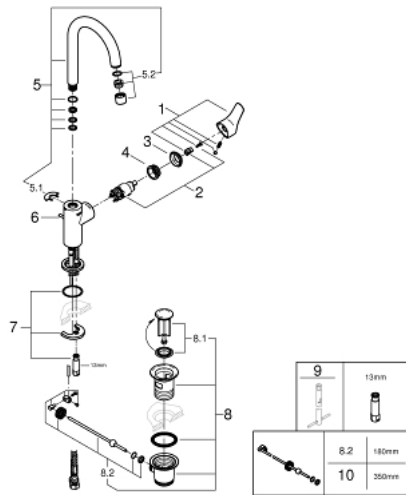

23 537 003 EUROSMART SINGLE-LEVER BASIN MIXER 1/2" L-SIZE

PRODUCT DESCRIPTION

- Colour: chrome
- single hole installation
- metal lever
- GROHE SilkMove 28 mm ceramic cartridge
- with temperature limiter
- GROHE LongLife finish
- GROHE EcoJoy - less water, perfect flow
- maximum flow rate (at 3 bar): 5 l/min
- GROHE FastFixation installation system
- swivel tubular spout
- pop-up waste set 1 1/4"
- flexible connection hoses
- professional edition

23 537 003 EUROSMART SINGLE-LEVER BASIN MIXER 1/2" L-SIZE

SPARE PARTS

- 1: Lever (Spare part-nr. 48531000)
 - 2: Cartridge (Spare part-nr. 46580000)
 - 3: Cap (Spare part-nr. 46581000)
 - 4: Fitting ring (Spare part-nr. 46715000)
 - 5: Outlet (Spare part-nr. 13427000)
 - 5.1: Safety ring (Spare part-nr. 4825700M)
 - 5.2: Mousseur (Spare part-nr. 13935000)
 - 6: Lift rod (Spare part-nr. 65936PD0)
 - 7: Shank mounting kit (Spare part-nr. 46671000)
 - 8: Waste set 1 1/4" (Spare part-nr. 28910000)
 - 8.1: Plug (Spare part-nr. 07182000)
 - 8.2: Eccentric rod (Spare part-nr. 07052000)
 - 9: Mounting wrench (Spare part-nr. 19017000)*
 - 10: Eccentric rod (Spare part-nr. 07341000)*
- * Optional accessories