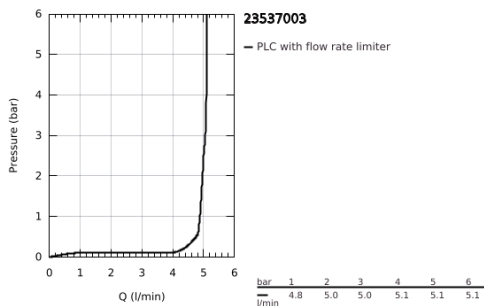

23 537 003 EUROSMART SINGLE-LEVER BASIN MIXER 1/2" L-SIZE

PRODUCT DESCRIPTION

- Colour: chrome
- single hole installation
- metal lever
- GROHE SilkMove 28 mm ceramic cartridge
- with temperature limiter
- GROHE LongLife finish
- GROHE EcoJoy - less water, perfect flow
- maximum flow rate (at 3 bar): 5 l/min
- GROHE FastFixation installation system
- swivel tubular spout
- pop-up waste set 1 1/4"
- flexible connection hoses
- professional edition

23 537 003 EUROSMART SINGLE-LEVER BASIN MIXER 1/2" L-SIZE

SPARE PARTS

- 1: Lever (Spare part-nr. 48531000)
 - 2: Cartridge (Spare part-nr. 46580000)
 - 3: Cap (Spare part-nr. 46581000)
 - 4: Fitting ring (Spare part-nr. 46715000)
 - 5: Outlet (Spare part-nr. 13427000)
 - 5.1: Safety ring (Spare part-nr. 4825700M)
 - 5.2: Mousseur (Spare part-nr. 13935000)
 - 6: Lift rod (Spare part-nr. 65936PD0)
 - 7: Shank mounting kit (Spare part-nr. 46671000)
 - 8: Waste set 1 1/4" (Spare part-nr. 28910000)
 - 8.1: Plug (Spare part-nr. 07182000)
 - 8.2: Eccentric rod (Spare part-nr. 07052000)
 - 9: Mounting wrench (Spare part-nr. 19017000)*
 - 10: Eccentric rod (Spare part-nr. 07341000)*
- * Optional accessories