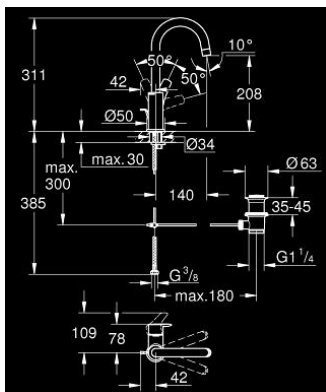

23 537 003 EUROSMART SINGLE-LEVER BASIN MIXER 1/2" L-SIZE

PRODUCT DESCRIPTION

- Colour: chrome
- single hole installation
- metal lever
- GROHE SilkMove 28 mm ceramic cartridge
- with temperature limiter
- GROHE LongLife finish
- GROHE EcoJoy - less water, perfect flow
- maximum flow rate (at 3 bar): 5 l/min
- GROHE FastFixation installation system
- swivel tubular spout
- pop-up waste set 1 1/4"
- flexible connection hoses
- professional edition

23 537 003 EUROSMART SINGLE-LEVER BASIN MIXER 1/2" L-SIZE

SPARE PARTS

- 1: Lever (Spare part-nr. 48531000)
 - 2: Cartridge (Spare part-nr. 46580000)
 - 3: Cap (Spare part-nr. 46581000)
 - 4: Fitting ring (Spare part-nr. 46715000)
 - 5: Outlet (Spare part-nr. 13427000)
 - 5.1: Safety ring (Spare part-nr. 4825700M)
 - 5.2: Mousseur (Spare part-nr. 13935000)
 - 6: Lift rod (Spare part-nr. 65936PD0)
 - 7: Shank mounting kit (Spare part-nr. 46671000)
 - 8: Waste set 1 1/4" (Spare part-nr. 28910000)
 - 8.1: Plug (Spare part-nr. 07182000)
 - 8.2: Eccentric rod (Spare part-nr. 07052000)
 - 9: Mounting wrench (Spare part-nr. 19017000)*
 - 10: Eccentric rod (Spare part-nr. 07341000)*
- * Optional accessories