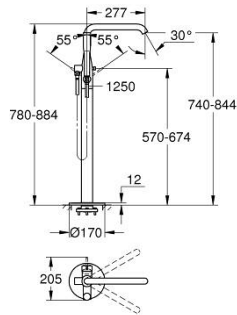

## 23 491 001 ESSENCE SINGLE-LEVER BATH MIXER 1/2", FLOOR MOUNTED

### PRODUCT DESCRIPTION

- Colour: chrome
- for use with rough-in set 29 086 000 / 45 984 001
- without roughing-in-set
- GROHE SilkMove 35 mm ceramic cartridge
- with temperature limiter
- GROHE LongLife finish
- automatic diverter: bath/shower
- swivel spout with mousseur and stop limiter
- projection 277 mm
- integrated non-return valve in the shower outlet
- with shower holder
- metal stick hand shower
- Silverflex shower hose 1.250 mm (28 362)
- protected against backflow
- minimum pressure 1.0 bar

23 491 001 **ESSENCE SINGLE-LEVER BATH MIXER 1/2", FLOOR MOUNTED**

**SPARE PARTS**

- 1: Lever (Spare part-nr. 46916000)
- 2: Cartridge (Spare part-nr. 46374000)
- 3: Mousseur (Spare part-nr. 13926000)
- 4: Sealing washer (Spare part-nr. 0128500M)
- 5: Dirt strainer (Spare part-nr. 0700200M)
- 6: Diverter knob (Spare part-nr. 64989000)
- 7: Diverter (Spare part-nr. 65655000)
- 8: Non-return valve (Spare part-nr. 08565000)