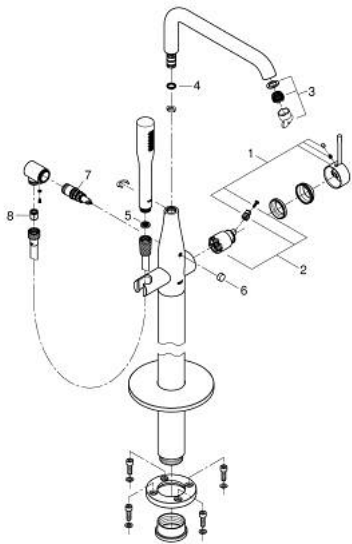

## 23 491 001 ESSENCE SINGLE-LEVER BATH MIXER 1/2", FLOOR MOUNTED

### PRODUCT DESCRIPTION

- Colour: chrome
- for use with rough-in set 29 086 000 / 45 984 001
- without roughing-in-set
- GROHE SilkMove 35 mm ceramic cartridge
- with temperature limiter
- GROHE LongLife finish
- automatic diverter: bath/shower
- swivel spout with mousseur and stop limiter
- projection 277 mm
- integrated non-return valve in the shower outlet
- with shower holder
- metal stick hand shower
- Silverflex shower hose 1.250 mm (28 362)
- protected against backflow
- minimum pressure 1.0 bar

23 491 001 **ESSENCE SINGLE-LEVER BATH MIXER 1/2", FLOOR MOUNTED**

**SPARE PARTS**

- 1: Lever (Spare part-nr. 46916000)
- 2: Cartridge (Spare part-nr. 46374000)
- 3: Mousseur (Spare part-nr. 13926000)
- 4: Sealing washer (Spare part-nr. 0128500M)
- 5: Dirt strainer (Spare part-nr. 0700200M)
- 6: Diverter knob (Spare part-nr. 64989000)
- 7: Diverter (Spare part-nr. 65655000)
- 8: Non-return valve (Spare part-nr. 08565000)