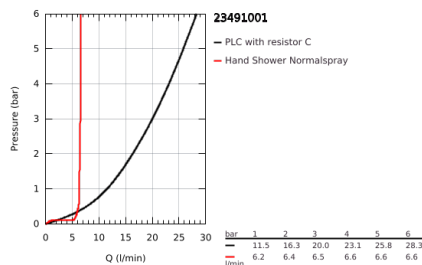

## 23 491 001 ESSENCE SINGLE-LEVER BATH MIXER 1/2", FLOOR MOUNTED

### PRODUCT DESCRIPTION

- Colour: chrome
- for use with rough-in set 29 086 000 / 45 984 001
- without roughing-in-set
- GROHE SilkMove 35 mm ceramic cartridge
- with temperature limiter
- GROHE LongLife finish
- automatic diverter: bath/shower
- swivel spout with mousseur and stop limiter
- projection 277 mm
- integrated non-return valve in the shower outlet
- with shower holder
- metal stick hand shower
- Silverflex shower hose 1.250 mm (28 362)
- protected against backflow
- minimum pressure 1.0 bar