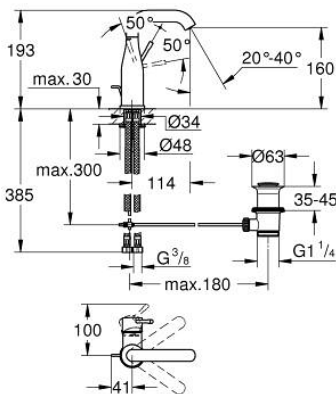

23 462 243 1 **ESSENCE SINGLE-LEVER BASIN MIXER 1/2"**  
**M-SIZE**

**PRODUCT DESCRIPTION**

- Colour: matte black
- GROHE SilkMove 28 mm ceramic cartridge
- with temperature limiter
- GROHE EcoJoy - less water, perfect flow
- maximum flow rate (at 3 bar): 5.7 l/min
- GROHE AquaGuide adjustable mousseur
- GROHE Quickfix Plus installation system
- swivel spout with mousseur and stop limiter
- pop-up waste set 1 1/4"
- flexible connection hoses

23 462 243 1 **ESSENCE SINGLE-LEVER BASIN MIXER 1/2"**  
**M-SIZE**

**SPARE PARTS**

- 1: Lever (Spare part-nr. 469192430)
  - 2: Cartridge (Spare part-nr. 46580000)
  - 3: screw ring (Spare part-nr. 48591000)
  - 4: Swivel tube spout (Spare part-nr. 133732430)
  - 4.1: Mousseur (Spare part-nr. 48270000)
  - 4.2: Sealing washer (Spare part-nr. 0128500M)
  - 4.3: Safety ring (Spare part-nr. 4826600M)
  - 5: lift rod (Spare part-nr. 467392430)
  - 6: Escutcheon (Spare part-nr. 486032430)
  - 7: Shank mounting kit (Spare part-nr. 46645000)
  - 8: Waste set 1 1/4" (Spare part-nr. 289102430)
  - 8.1: Plug (Spare part-nr. 071822430)
  - 8.2: Eccentric rod (Spare part-nr. 07052000)
  - 9: Connection hose (Spare part-nr. 46255000)
  - 10: Mounting wrench (Spare part-nr. 19017000)\*
  - 11: Eccentric rod (Spare part-nr. 07341000)\*
- \* Optional accessories