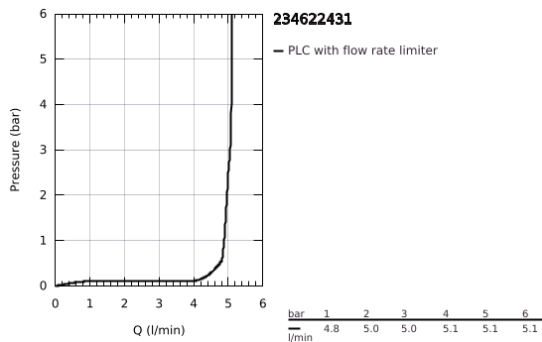

23 462 243 1 **ESSENCE SINGLE-LEVER BASIN MIXER 1/2"**  
**M-SIZE**

**PRODUCT DESCRIPTION**

- Colour: matte black
- GROHE SilkMove 28 mm ceramic cartridge
- with temperature limiter
- GROHE EcoJoy - less water, perfect flow
- maximum flow rate (at 3 bar): 5.7 l/min
- GROHE AquaGuide adjustable mousseur
- GROHE Quickfix Plus installation system
- swivel spout with mousseur and stop limiter
- pop-up waste set 1 1/4"
- flexible connection hoses

23 462 243 1 **ESSENCE SINGLE-LEVER BASIN MIXER 1/2"**  
**M-SIZE**

**SPARE PARTS**

- 1: Lever (Spare part-nr. 469192430)
  - 2: Cartridge (Spare part-nr. 46580000)
  - 3: screw ring (Spare part-nr. 48591000)
  - 4: Swivel tube spout (Spare part-nr. 133732430)
  - 4.1: Mousseur (Spare part-nr. 48270000)
  - 4.2: Sealing washer (Spare part-nr. 0128500M)
  - 4.3: Safety ring (Spare part-nr. 4826600M)
  - 5: lift rod (Spare part-nr. 467392430)
  - 6: Escutcheon (Spare part-nr. 486032430)
  - 7: Shank mounting kit (Spare part-nr. 46645000)
  - 8: Waste set 1 1/4" (Spare part-nr. 289102430)
  - 8.1: Plug (Spare part-nr. 071822430)
  - 8.2: Eccentric rod (Spare part-nr. 07052000)
  - 9: Connection hose (Spare part-nr. 46255000)
  - 10: Mounting wrench (Spare part-nr. 19017000)\*
  - 11: Eccentric rod (Spare part-nr. 07341000)\*
- \* Optional accessories