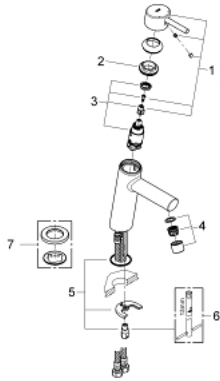

23 451 001 **CONCETTO SINGLE-LEVER BASIN MIXER 1/2"**
M-SIZE

PRODUCT DESCRIPTION

- Colour: chrome
- single hole installation
- metal lever
- GROHE SilkMove 28 mm ceramic cartridge
- with temperature limiter
- GROHE LongLife finish
- GROHE EcoJoy - less water, perfect flow
- maximum flow rate (at 3 bar): 5 l/min
- SpeedClean mousseur
- GROHE FastFixation installation system
- smooth body
- flexible connection hoses
- minimum pressure 1.0 bar

23 451 001 **CONCETTO SINGLE-LEVER BASIN MIXER 1/2"**
M-SIZE

SPARE PARTS

- 1: Lever (Spare part-nr. 46753000)
- 2: Fitting ring (Spare part-nr. 46715000)
- 3: Cartridge (Spare part-nr. 46580000)
- 4: Mousseur (Spare part-nr. 13935000)
- 5: Shank mounting kit (Spare part-nr. 46249000)
- 6: Mounting wrench (Spare part-nr. 19017000)*
- 7: Base plate (Spare part-nr. 48165000)*