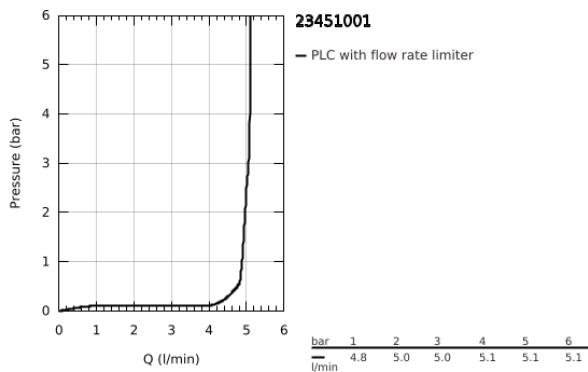

23 451 001 **CONCETTO SINGLE-LEVER BASIN MIXER 1/2"**
M-SIZE

PRODUCT DESCRIPTION

- Colour: chrome
- single hole installation
- metal lever
- GROHE SilkMove 28 mm ceramic cartridge
- with temperature limiter
- GROHE LongLife finish
- GROHE EcoJoy - less water, perfect flow
- maximum flow rate (at 3 bar): 5 l/min
- SpeedClean mousseur
- GROHE FastFixation installation system
- smooth body
- flexible connection hoses
- minimum pressure 1.0 bar

23 451 001 **CONCETTO SINGLE-LEVER BASIN MIXER 1/2"**
M-SIZE

SPARE PARTS

- 1: Lever (Spare part-nr. 46753000)
- 2: Fitting ring (Spare part-nr. 46715000)
- 3: Cartridge (Spare part-nr. 46580000)
- 4: Mousseur (Spare part-nr. 13935000)
- 5: Shank mounting kit (Spare part-nr. 46249000)
- 6: Mounting wrench (Spare part-nr. 19017000)*
- 7: Base plate (Spare part-nr. 48165000)*