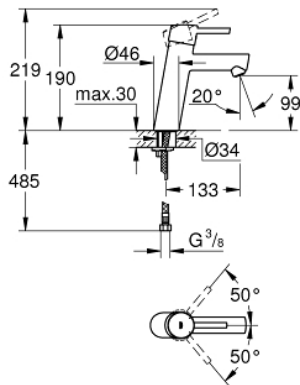

23 451 001 **CONCETTO SINGLE-LEVER BASIN MIXER 1/2"**
M-SIZE

PRODUCT DESCRIPTION

- Colour: chrome
- single hole installation
- metal lever
- GROHE SilkMove 28 mm ceramic cartridge
- with temperature limiter
- GROHE LongLife finish
- GROHE EcoJoy - less water, perfect flow
- maximum flow rate (at 3 bar): 5 l/min
- SpeedClean mousseur
- GROHE FastFixation installation system
- smooth body
- flexible connection hoses
- minimum pressure 1.0 bar

23 451 001 **CONCETTO SINGLE-LEVER BASIN MIXER 1/2"**
M-SIZE

SPARE PARTS

- 1: Lever (Spare part-nr. 46753000)
- 2: Fitting ring (Spare part-nr. 46715000)
- 3: Cartridge (Spare part-nr. 46580000)
- 4: Mousseur (Spare part-nr. 13935000)
- 5: Shank mounting kit (Spare part-nr. 46249000)
- 6: Mounting wrench (Spare part-nr. 19017000)*
- 7: Base plate (Spare part-nr. 48165000)*