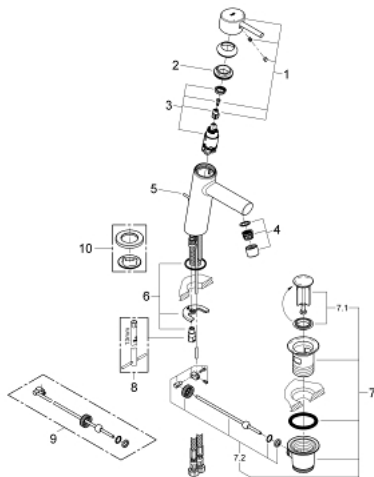

23 450 001 **CONCETTO SINGLE-LEVER BASIN MIXER 1/2"**
M-SIZE

PRODUCT DESCRIPTION

- Colour: chrome
- single hole installation
- metal lever
- GROHE SilkMove 28 mm ceramic cartridge
- with temperature limiter
- GROHE LongLife finish
- GROHE EcoJoy - less water, perfect flow
- maximum flow rate (at 3 bar): 5 l/min
- SpeedClean mousseur
- GROHE FastFixation installation system
- pop-up waste set 1 1/4"
- flexible connection hoses
- minimum pressure 1.0 bar

23 450 001 **CONCETTO SINGLE-LEVER BASIN MIXER 1/2"**
M-SIZE

SPARE PARTS

- 1: Lever (Spare part-nr. 46753000)
 - 2: Fitting ring (Spare part-nr. 46715000)
 - 3: Cartridge (Spare part-nr. 46580000)
 - 4: Mousseur (Spare part-nr. 06574000)
 - 5: Pop-up rod (Spare part-nr. 46739000)
 - 6: Shank mounting kit (Spare part-nr. 46249000)
 - 7: Waste set 1 1/4" (Spare part-nr. 28910000)
 - 7.1: Plug (Spare part-nr. 07182000)
 - 7.2: Eccentric rod (Spare part-nr. 07052000)
 - 8: Mounting wrench (Spare part-nr. 19017000)*
 - 9: Eccentric rod (Spare part-nr. 07341000)*
 - 10: Base plate (Spare part-nr. 48165000)*
- * Optional accessories