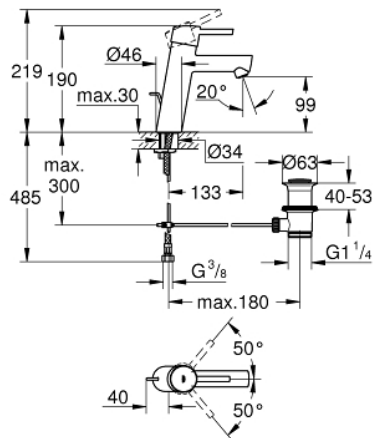

23 450 001 **CONCETTO SINGLE-LEVER BASIN MIXER 1/2"**
M-SIZE

PRODUCT DESCRIPTION

- Colour: chrome
- single hole installation
- metal lever
- GROHE SilkMove 28 mm ceramic cartridge
- with temperature limiter
- GROHE LongLife finish
- GROHE EcoJoy - less water, perfect flow
- maximum flow rate (at 3 bar): 5 l/min
- SpeedClean mousseur
- GROHE FastFixation installation system
- pop-up waste set 1 1/4"
- flexible connection hoses
- minimum pressure 1.0 bar

23 450 001 **CONCETTO SINGLE-LEVER BASIN MIXER 1/2"**
M-SIZE

SPARE PARTS

- 1: Lever (Spare part-nr. 46753000)
 - 2: Fitting ring (Spare part-nr. 46715000)
 - 3: Cartridge (Spare part-nr. 46580000)
 - 4: Mousseur (Spare part-nr. 06574000)
 - 5: Pop-up rod (Spare part-nr. 46739000)
 - 6: Shank mounting kit (Spare part-nr. 46249000)
 - 7: Waste set 1 1/4" (Spare part-nr. 28910000)
 - 7.1: Plug (Spare part-nr. 07182000)
 - 7.2: Eccentric rod (Spare part-nr. 07052000)
 - 8: Mounting wrench (Spare part-nr. 19017000)*
 - 9: Eccentric rod (Spare part-nr. 07341000)*
 - 10: Base plate (Spare part-nr. 48165000)*
- * Optional accessories