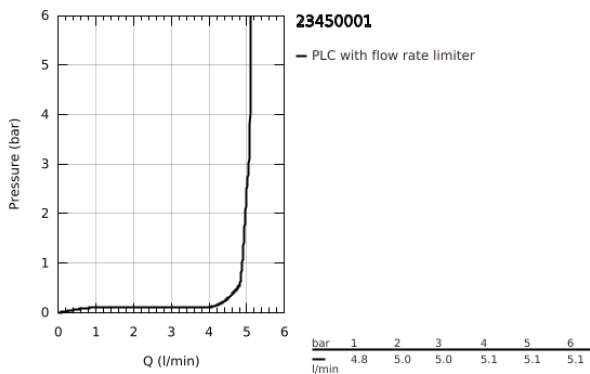

23 450 001 **CONCETTO SINGLE-LEVER BASIN MIXER 1/2"**
M-SIZE

PRODUCT DESCRIPTION

- Colour: chrome
- single hole installation
- metal lever
- GROHE SilkMove 28 mm ceramic cartridge
- with temperature limiter
- GROHE LongLife finish
- GROHE EcoJoy - less water, perfect flow
- maximum flow rate (at 3 bar): 5 l/min
- SpeedClean mousseur
- GROHE FastFixation installation system
- pop-up waste set 1 1/4"
- flexible connection hoses
- minimum pressure 1.0 bar

23 450 001 **CONCETTO SINGLE-LEVER BASIN MIXER 1/2"**
M-SIZE

SPARE PARTS

- 1: Lever (Spare part-nr. 46753000)
 - 2: Fitting ring (Spare part-nr. 46715000)
 - 3: Cartridge (Spare part-nr. 46580000)
 - 4: Mousseur (Spare part-nr. 06574000)
 - 5: Pop-up rod (Spare part-nr. 46739000)
 - 6: Shank mounting kit (Spare part-nr. 46249000)
 - 7: Waste set 1 1/4" (Spare part-nr. 28910000)
 - 7.1: Plug (Spare part-nr. 07182000)
 - 7.2: Eccentric rod (Spare part-nr. 07052000)
 - 8: Mounting wrench (Spare part-nr. 19017000)*
 - 9: Eccentric rod (Spare part-nr. 07341000)*
 - 10: Base plate (Spare part-nr. 48165000)*
- * Optional accessories