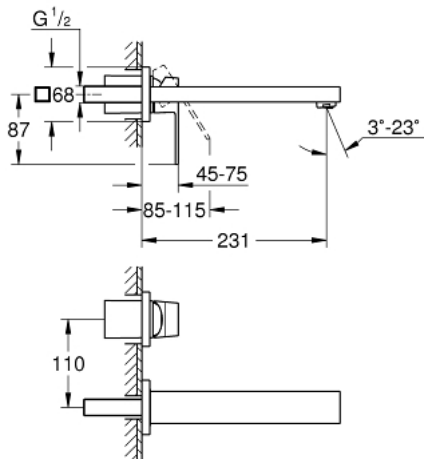

23 447 DC0 EUROCUBE 2-HOLE BASIN MIXER M-SIZE

PRODUCT DESCRIPTION

- Colour: supersteel
- wall mounted
- for use with rough-in set 23 200
- without concealed body
- with plate
- metal lever
- GROHE LongLife finish
- GROHE AquaGuide adjustable mousseur 5.7 l/min
- centre distance 110 mm
- projection 231 mm

23 447 DC0 EUROCUBE 2-HOLE BASIN MIXER M-SIZE

SPARE PARTS

- 1: Lever (Spare part-nr. 46802DC0)
 - 2: Flow straightener (Spare part-nr. 64451DC0)
 - 3: Extension (Spare part-nr. 46627000)*
- * Optional accessories