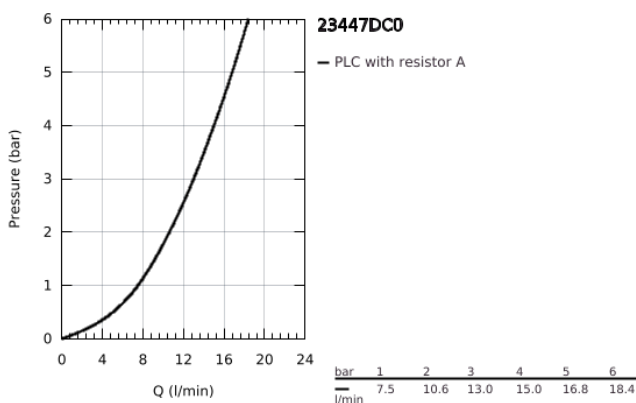

23 447 DC0 EUROCUBE 2-HOLE BASIN MIXER M-SIZE

PRODUCT DESCRIPTION

- Colour: supersteel
- wall mounted
- for use with rough-in set 23 200
- without concealed body
- with plate
- metal lever
- GROHE LongLife finish
- GROHE AquaGuide adjustable mousseur 5.7 l/min
- centre distance 110 mm
- projection 231 mm

23 447 DC0 EUROCUBE 2-HOLE BASIN MIXER M-SIZE

SPARE PARTS

- 1: Lever (Spare part-nr. 46802DC0)
 - 2: Flow straightener (Spare part-nr. 64451DC0)
 - 3: Extension (Spare part-nr. 46627000)*
- * Optional accessories