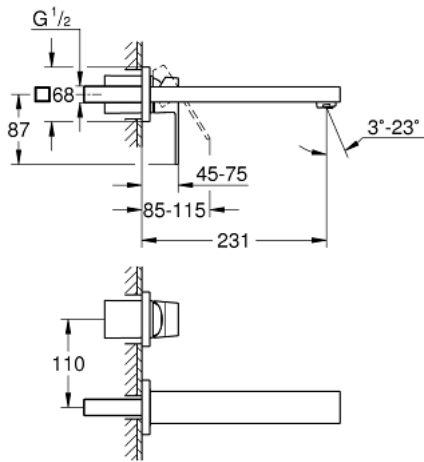

## 23 447 AL0 EUROCUBE 2-HOLE BASIN MIXER M-SIZE

### PRODUCT DESCRIPTION

- Colour: brushed hard graphite
- wall mounted
- for use with rough-in set 23 200
- without concealed body
- with plate
- metal lever
- GROHE LongLife finish
- GROHE AquaGuide adjustable mousseur 5.7 l/min
- centre distance 110 mm
- projection 231 mm

23 447 AL0 **EUROCUBE 2-HOLE BASIN MIXER**  
**M-SIZE**

**SPARE PARTS**

- 1: Lever (Spare part-nr. 46802AL0)
  - 2: Flow straightener (Spare part-nr. 64451AL0)
  - 3: Extension (Spare part-nr. 46627000)\*
- \* Optional accessories