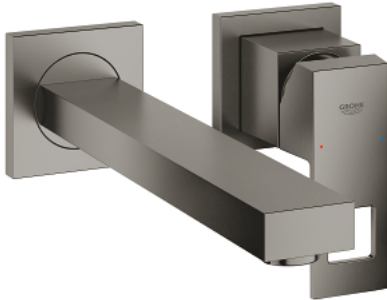

## 23 447 AL0 EUROCUBE 2-HOLE BASIN MIXER M-SIZE

### PRODUCT DESCRIPTION

- Colour: brushed hard graphite
- wall mounted
- for use with rough-in set 23 200
- without concealed body
- with plate
- metal lever
- GROHE LongLife finish
- GROHE AquaGuide adjustable mousseur 5.7 l/min
- centre distance 110 mm
- projection 231 mm

23 447 AL0 **EUROCUBE 2-HOLE BASIN MIXER**  
**M-SIZE**

**SPARE PARTS**

- 1: Lever (Spare part-nr. 46802AL0)
  - 2: Flow straightener (Spare part-nr. 64451AL0)
  - 3: Extension (Spare part-nr. 46627000)\*
- \* Optional accessories