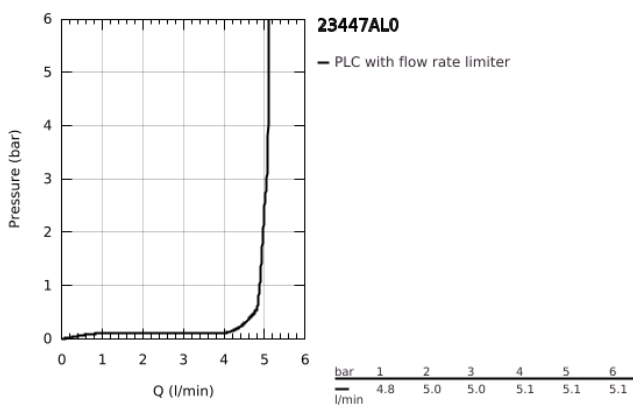

## 23 447 AL0 EUROCUBE 2-HOLE BASIN MIXER M-SIZE

### PRODUCT DESCRIPTION

- Colour: brushed hard graphite
- wall mounted
- for use with rough-in set 23 200
- without concealed body
- with plate
- metal lever
- GROHE LongLife finish
- GROHE AquaGuide adjustable mousseur 5.7 l/min
- centre distance 110 mm
- projection 231 mm

23 447 AL0 **EUROCUBE 2-HOLE BASIN MIXER**  
**M-SIZE**

**SPARE PARTS**

- 1: Lever (Spare part-nr. 46802AL0)
  - 2: Flow straightener (Spare part-nr. 64451AL0)
  - 3: Extension (Spare part-nr. 46627000)\*
- \* Optional accessories