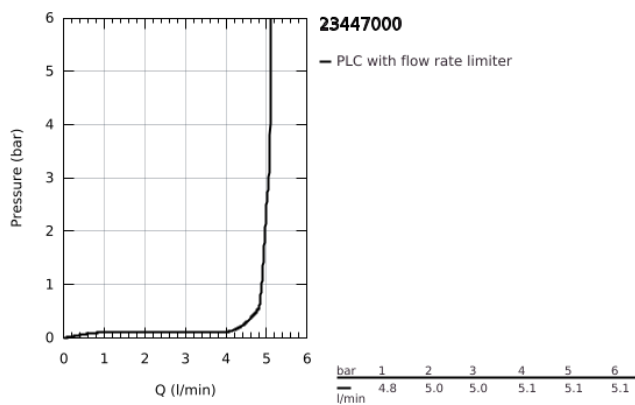

## 23 447 000 EUROCUBE 2-HOLE BASIN MIXER M-SIZE

### PRODUCT DESCRIPTION

- Colour: chrome
- wall mounted
- for use with rough-in set 23 200
- without concealed body
- with plate
- metal lever
- GROHE LongLife finish
- GROHE AquaGuide adjustable mousseur 5.7 l/min
- centre distance 110 mm
- projection 231 mm

23 447 000 **EUROCUBE 2-HOLE BASIN MIXER**  
**M-SIZE**

**SPARE PARTS**

- 1: Lever (Spare part-nr. 46802000)
  - 2: Flow straightener (Spare part-nr. 64451000)
  - 3: Extension (Spare part-nr. 46627000)\*
- \* Optional accessories