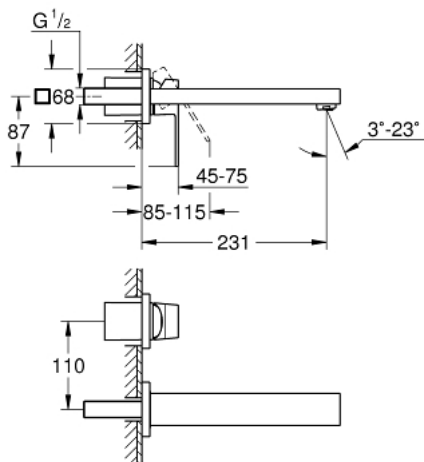

## 23 447 000 EUROCUBE 2-HOLE BASIN MIXER M-SIZE

### PRODUCT DESCRIPTION

- Colour: chrome
- wall mounted
- for use with rough-in set 23 200
- without concealed body
- with plate
- metal lever
- GROHE LongLife finish
- GROHE AquaGuide adjustable mousseur 5.7 l/min
- centre distance 110 mm
- projection 231 mm

23 447 000 **EUROCUBE 2-HOLE BASIN MIXER**  
**M-SIZE**

**SPARE PARTS**

- 1: Lever (Spare part-nr. 46802000)
  - 2: Flow straightener (Spare part-nr. 64451000)
  - 3: Extension (Spare part-nr. 46627000)\*
- \* Optional accessories