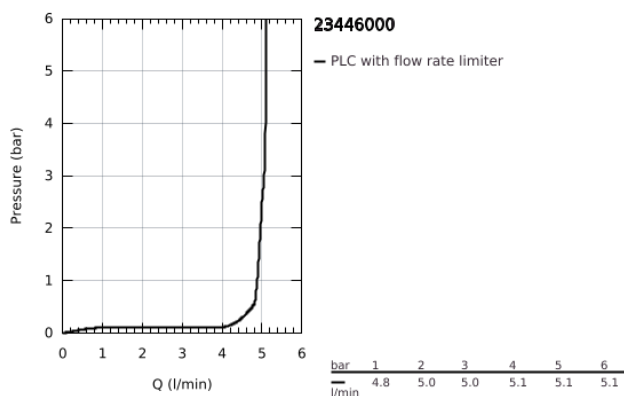

23 446 000 **EUROCUBE SINGLE-LEVER BASIN MIXER 1/2"**
M-SIZE

PRODUCT DESCRIPTION

- Colour: chrome
- single hole installation
- metal lever
- GROHE SilkMove 28 mm ceramic cartridge
- with temperature limiter
- GROHE LongLife finish
- GROHE EcoJoy - less water, perfect flow
- maximum flow rate (at 3 bar): 5 l/min
- SpeedClean mousseur
- GROHE Quickfix Plus installation system
- smooth body
- flexible connection hoses
- minimum pressure 1.0 bar

23 446 000 **EUROCUBE SINGLE-LEVER BASIN MIXER 1/2"**
M-SIZE

SPARE PARTS

- 1: Lever (Spare part-nr. 46786000)
 - 2: Fitting ring (Spare part-nr. 46715000)
 - 3: Cartridge (Spare part-nr. 46580000)
 - 4: Mousseur (Spare part-nr. 48159000)
 - 5: Shank mounting kit (Spare part-nr. 46645000)
 - 6: Mounting wrench (Spare part-nr. 19017000)*
- * Optional accessories