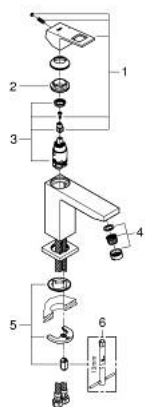

23 446 000 **EUROCUBE SINGLE-LEVER BASIN MIXER 1/2"**
M-SIZE

PRODUCT DESCRIPTION

- Colour: chrome
- single hole installation
- metal lever
- GROHE SilkMove 28 mm ceramic cartridge
- with temperature limiter
- GROHE LongLife finish
- GROHE EcoJoy - less water, perfect flow
- maximum flow rate (at 3 bar): 5 l/min
- SpeedClean mousseur
- GROHE Quickfix Plus installation system
- smooth body
- flexible connection hoses
- minimum pressure 1.0 bar

23 446 000 **EUROCUBE SINGLE-LEVER BASIN MIXER 1/2"**
M-SIZE

SPARE PARTS

- 1: Lever (Spare part-nr. 46786000)
 - 2: Fitting ring (Spare part-nr. 46715000)
 - 3: Cartridge (Spare part-nr. 46580000)
 - 4: Mousseur (Spare part-nr. 48159000)
 - 5: Shank mounting kit (Spare part-nr. 46645000)
 - 6: Mounting wrench (Spare part-nr. 19017000)*
- * Optional accessories