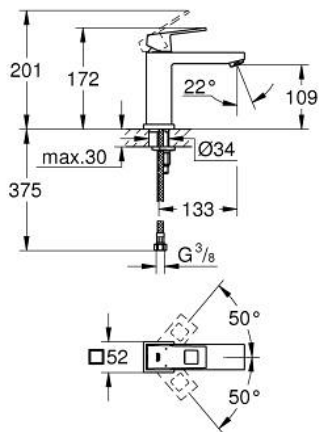

23 446 000 **EUROCUBE SINGLE-LEVER BASIN MIXER 1/2"**
M-SIZE

PRODUCT DESCRIPTION

- Colour: chrome
- single hole installation
- metal lever
- GROHE SilkMove 28 mm ceramic cartridge
- with temperature limiter
- GROHE LongLife finish
- GROHE EcoJoy - less water, perfect flow
- maximum flow rate (at 3 bar): 5 l/min
- SpeedClean mousseur
- GROHE Quickfix Plus installation system
- smooth body
- flexible connection hoses
- minimum pressure 1.0 bar

23 446 000 **EUROCUBE SINGLE-LEVER BASIN MIXER 1/2"**
M-SIZE

SPARE PARTS

- 1: Lever (Spare part-nr. 46786000)
 - 2: Fitting ring (Spare part-nr. 46715000)
 - 3: Cartridge (Spare part-nr. 46580000)
 - 4: Mousseur (Spare part-nr. 48159000)
 - 5: Shank mounting kit (Spare part-nr. 46645000)
 - 6: Mounting wrench (Spare part-nr. 19017000)*
- * Optional accessories