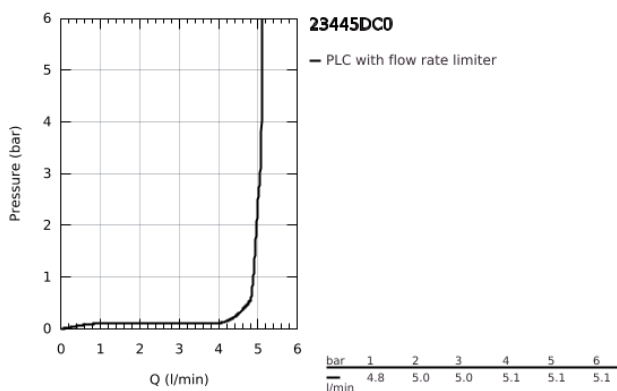

23 445 DC0 EUROCUBE SINGLE-LEVER BASIN MIXER 1/2" M-SIZE

PRODUCT DESCRIPTION

- Colour: supersteel
- single hole installation
- metal lever
- GROHE SilkMove 28 mm ceramic cartridge
- with temperature limiter
- GROHE LongLife finish
- GROHE EcoJoy - less water, perfect flow
- maximum flow rate (at 3 bar): 5 l/min
- SpeedClean mousseur
- GROHE Quickfix Plus installation system
- pop-up waste set 1 1/4"
- flexible connection hoses
- minimum pressure 1.0 bar

23 445 DC0 EUROCUBE SINGLE-LEVER BASIN MIXER 1/2" M-SIZE

SPARE PARTS

- 1: Lever (Spare part-nr. 46786DC0)
- 2: Fitting ring (Spare part-nr. 46715000)
- 3: Cartridge (Spare part-nr. 46580000)
- 4: Mousseur (Spare part-nr. 48159DC0)
- 5: Pop-up rod (Spare part-nr. 46787DC0)
- 6: Shank mounting kit (Spare part-nr. 46645000)
- 7: Waste set 1 1/4" (Spare part-nr. 28910DC0)
- 7.1: Plug (Spare part-nr. 07182DC0)
- 7.2: Eccentric rod (Spare part-nr. 07052000)
- 8: Mounting wrench (Spare part-nr. 19017000)*
- 9: Eccentric rod (Spare part-nr. 07341000)*
- * Optional accessories