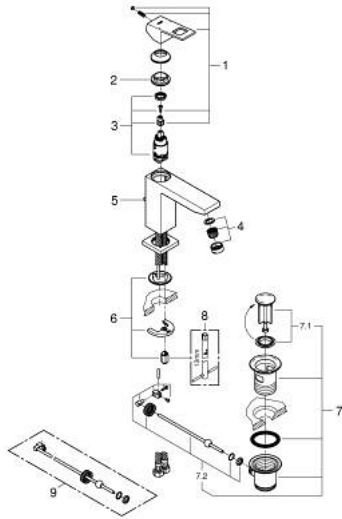

23 445 DC0 EUROCUBE SINGLE-LEVER BASIN MIXER 1/2" M-SIZE

PRODUCT DESCRIPTION

- Colour: supersteel
- single hole installation
- metal lever
- GROHE SilkMove 28 mm ceramic cartridge
- with temperature limiter
- GROHE LongLife finish
- GROHE EcoJoy - less water, perfect flow
- maximum flow rate (at 3 bar): 5 l/min
- SpeedClean mousseur
- GROHE Quickfix Plus installation system
- pop-up waste set 1 1/4"
- flexible connection hoses
- minimum pressure 1.0 bar

23 445 DC0 EUROCUBE SINGLE-LEVER BASIN MIXER 1/2" M-SIZE

SPARE PARTS

- 1: Lever (Spare part-nr. 46786DC0)
- 2: Fitting ring (Spare part-nr. 46715000)
- 3: Cartridge (Spare part-nr. 46580000)
- 4: Mousseur (Spare part-nr. 48159DC0)
- 5: Pop-up rod (Spare part-nr. 46787DC0)
- 6: Shank mounting kit (Spare part-nr. 46645000)
- 7: Waste set 1 1/4" (Spare part-nr. 28910DC0)
- 7.1: Plug (Spare part-nr. 07182DC0)
- 7.2: Eccentric rod (Spare part-nr. 07052000)
- 8: Mounting wrench (Spare part-nr. 19017000)*
- 9: Eccentric rod (Spare part-nr. 07341000)*
- * Optional accessories