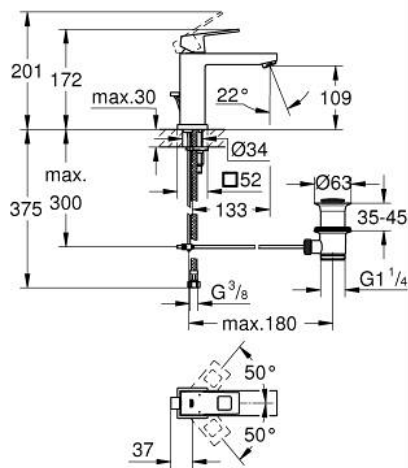

23 445 DC0 EUROCUBE SINGLE-LEVER BASIN MIXER 1/2" M-SIZE

PRODUCT DESCRIPTION

- Colour: supersteel
- single hole installation
- metal lever
- GROHE SilkMove 28 mm ceramic cartridge
- with temperature limiter
- GROHE LongLife finish
- GROHE EcoJoy - less water, perfect flow
- maximum flow rate (at 3 bar): 5 l/min
- SpeedClean mousseur
- GROHE Quickfix Plus installation system
- pop-up waste set 1 1/4"
- flexible connection hoses
- minimum pressure 1.0 bar

23 445 DC0 EUROCUBE SINGLE-LEVER BASIN MIXER 1/2" M-SIZE

SPARE PARTS

- 1: Lever (Spare part-nr. 46786DC0)
- 2: Fitting ring (Spare part-nr. 46715000)
- 3: Cartridge (Spare part-nr. 46580000)
- 4: Mousseur (Spare part-nr. 48159DC0)
- 5: Pop-up rod (Spare part-nr. 46787DC0)
- 6: Shank mounting kit (Spare part-nr. 46645000)
- 7: Waste set 1 1/4" (Spare part-nr. 28910DC0)
- 7.1: Plug (Spare part-nr. 07182DC0)
- 7.2: Eccentric rod (Spare part-nr. 07052000)
- 8: Mounting wrench (Spare part-nr. 19017000)*
- 9: Eccentric rod (Spare part-nr. 07341000)*
- * Optional accessories