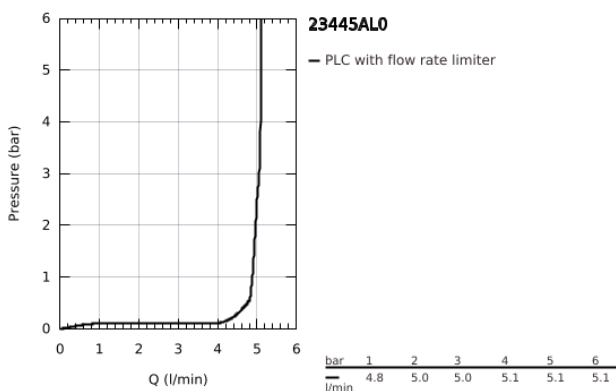

23 445 AL0 EUROCUBE SINGLE-LEVER BASIN MIXER 1/2" M-SIZE

PRODUCT DESCRIPTION

- Colour: brushed hard graphite
- single hole installation
- metal lever
- GROHE SilkMove 28 mm ceramic cartridge
- with temperature limiter
- GROHE LongLife finish
- GROHE EcoJoy - less water, perfect flow
- maximum flow rate (at 3 bar): 5 l/min
- SpeedClean mousseur
- GROHE Quickfix Plus installation system
- pop-up waste set 1 1/4"
- flexible connection hoses
- minimum pressure 1.0 bar

23 445 AL0 EUROCUBE SINGLE-LEVER BASIN MIXER 1/2" M-SIZE

SPARE PARTS

- 1: Lever (Spare part-nr. 46786AL0)
- 2: Fitting ring (Spare part-nr. 46715000)
- 3: Cartridge (Spare part-nr. 46580000)
- 4: Mousseur (Spare part-nr. 48159AL0)
- 5: Pop-up rod (Spare part-nr. 46787AL0)
- 6: Shank mounting kit (Spare part-nr. 46645000)
- 7: Waste set 1 1/4" (Spare part-nr. 28910AL0)
- 7.1: Plug (Spare part-nr. 07182AL0)
- 7.2: Eccentric rod (Spare part-nr. 07052000)
- 8: Mounting wrench (Spare part-nr. 19017000)*
- 9: Eccentric rod (Spare part-nr. 07341000)*
- * Optional accessories