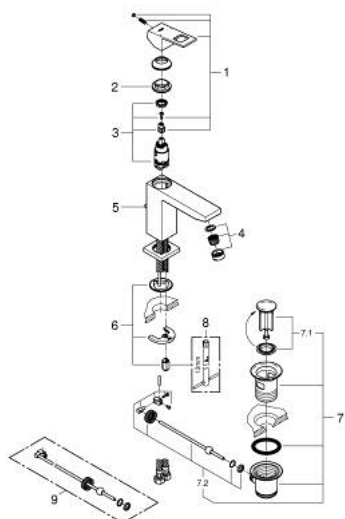

23 445 AL0 EUROCUBE SINGLE-LEVER BASIN MIXER 1/2" M-SIZE

PRODUCT DESCRIPTION

- Colour: brushed hard graphite
- single hole installation
- metal lever
- GROHE SilkMove 28 mm ceramic cartridge
- with temperature limiter
- GROHE LongLife finish
- GROHE EcoJoy - less water, perfect flow
- maximum flow rate (at 3 bar): 5 l/min
- SpeedClean mousseur
- GROHE Quickfix Plus installation system
- pop-up waste set 1 1/4"
- flexible connection hoses
- minimum pressure 1.0 bar

23 445 AL0 EUROCUBE SINGLE-LEVER BASIN MIXER 1/2" M-SIZE

SPARE PARTS

- 1: Lever (Spare part-nr. 46786AL0)
- 2: Fitting ring (Spare part-nr. 46715000)
- 3: Cartridge (Spare part-nr. 46580000)
- 4: Mousseur (Spare part-nr. 48159AL0)
- 5: Pop-up rod (Spare part-nr. 46787AL0)
- 6: Shank mounting kit (Spare part-nr. 46645000)
- 7: Waste set 1 1/4" (Spare part-nr. 28910AL0)
- 7.1: Plug (Spare part-nr. 07182AL0)
- 7.2: Eccentric rod (Spare part-nr. 07052000)
- 8: Mounting wrench (Spare part-nr. 19017000)*
- 9: Eccentric rod (Spare part-nr. 07341000)*
- * Optional accessories