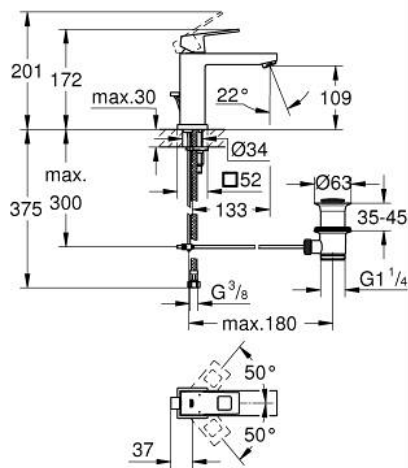

23 445 AL0 EUROCUBE SINGLE-LEVER BASIN MIXER 1/2" M-SIZE

PRODUCT DESCRIPTION

- Colour: brushed hard graphite
- single hole installation
- metal lever
- GROHE SilkMove 28 mm ceramic cartridge
- with temperature limiter
- GROHE LongLife finish
- GROHE EcoJoy - less water, perfect flow
- maximum flow rate (at 3 bar): 5 l/min
- SpeedClean mousseur
- GROHE Quickfix Plus installation system
- pop-up waste set 1 1/4"
- flexible connection hoses
- minimum pressure 1.0 bar

23 445 AL0 EUROCUBE SINGLE-LEVER BASIN MIXER 1/2" M-SIZE

SPARE PARTS

- 1: Lever (Spare part-nr. 46786AL0)
- 2: Fitting ring (Spare part-nr. 46715000)
- 3: Cartridge (Spare part-nr. 46580000)
- 4: Mousseur (Spare part-nr. 48159AL0)
- 5: Pop-up rod (Spare part-nr. 46787AL0)
- 6: Shank mounting kit (Spare part-nr. 46645000)
- 7: Waste set 1 1/4" (Spare part-nr. 28910AL0)
- 7.1: Plug (Spare part-nr. 07182AL0)
- 7.2: Eccentric rod (Spare part-nr. 07052000)
- 8: Mounting wrench (Spare part-nr. 19017000)*
- 9: Eccentric rod (Spare part-nr. 07341000)*
- * Optional accessories