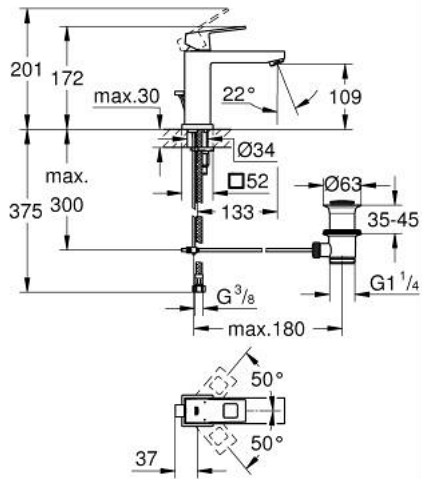

23 445 01D **EUROCUBE SINGLE-LEVER BASIN MIXER 1/2"**
M-SIZE

PRODUCT DESCRIPTION

- Colour: chrome
- single hole installation
- metal lever
- GROHE SilkMove 28 mm ceramic cartridge
- with temperature limiter
- GROHE LongLife finish
- GROHE EcoJoy - less water, perfect flow
- maximum flow rate (at 3 bar): 5 l/min
- SpeedClean mousseur
- GROHE Quickfix Plus installation system
- pop-up waste set 1 1/4"
- flexible connection hoses
- minimum pressure 1.0 bar