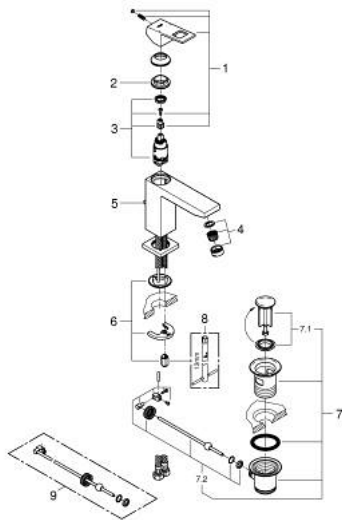

23 445 000 **EUROCUBE SINGLE-LEVER BASIN MIXER 1/2"**
M-SIZE

PRODUCT DESCRIPTION

- Colour: chrome
- single hole installation
- metal lever
- GROHE SilkMove 28 mm ceramic cartridge
- with temperature limiter
- GROHE LongLife finish
- GROHE EcoJoy - less water, perfect flow
- maximum flow rate (at 3 bar): 5 l/min
- SpeedClean mousseur
- GROHE Quickfix Plus installation system
- pop-up waste set 1 1/4"
- flexible connection hoses
- minimum pressure 1.0 bar

23 445 000 **EUROCUBE SINGLE-LEVER BASIN MIXER 1/2"**
M-SIZE

SPARE PARTS

- 1: Lever (Spare part-nr. 46786000)
- 2: Fitting ring (Spare part-nr. 46715000)
- 3: Cartridge (Spare part-nr. 46580000)
- 4: Mousseur (Spare part-nr. 48159000)
- 5: Pop-up rod (Spare part-nr. 46787000)
- 6: Shank mounting kit (Spare part-nr. 46645000)
- 7: Waste set 1 1/4" (Spare part-nr. 28910000)
- 7.1: Plug (Spare part-nr. 07182000)
- 7.2: Eccentric rod (Spare part-nr. 07052000)
- 8: Mounting wrench (Spare part-nr. 19017000)*
- 9: Eccentric rod (Spare part-nr. 07341000)*
- * Optional accessories