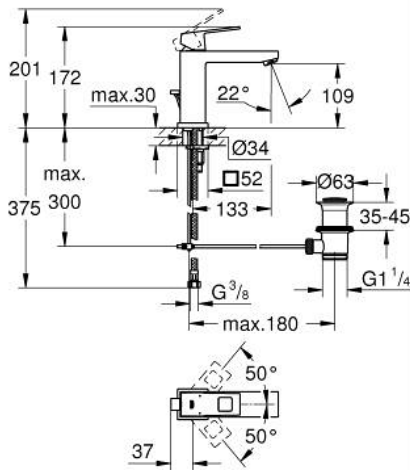

23 445 000 **EUROCUBE SINGLE-LEVER BASIN MIXER 1/2"**
M-SIZE

PRODUCT DESCRIPTION

- Colour: chrome
- single hole installation
- metal lever
- GROHE SilkMove 28 mm ceramic cartridge
- with temperature limiter
- GROHE LongLife finish
- GROHE EcoJoy - less water, perfect flow
- maximum flow rate (at 3 bar): 5 l/min
- SpeedClean mousseur
- GROHE Quickfix Plus installation system
- pop-up waste set 1 1/4"
- flexible connection hoses
- minimum pressure 1.0 bar

23 445 000 **EUROCUBE SINGLE-LEVER BASIN MIXER 1/2"**
M-SIZE

SPARE PARTS

- 1: Lever (Spare part-nr. 46786000)
- 2: Fitting ring (Spare part-nr. 46715000)
- 3: Cartridge (Spare part-nr. 46580000)
- 4: Mousseur (Spare part-nr. 48159000)
- 5: Pop-up rod (Spare part-nr. 46787000)
- 6: Shank mounting kit (Spare part-nr. 46645000)
- 7: Waste set 1 1/4" (Spare part-nr. 28910000)
- 7.1: Plug (Spare part-nr. 07182000)
- 7.2: Eccentric rod (Spare part-nr. 07052000)
- 8: Mounting wrench (Spare part-nr. 19017000)*
- 9: Eccentric rod (Spare part-nr. 07341000)*
- * Optional accessories