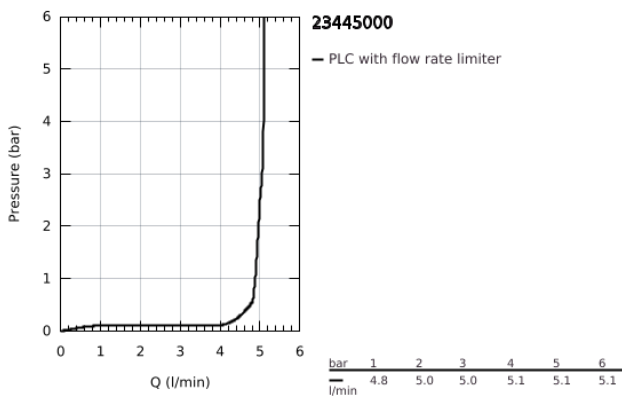

23 445 000 **EUROCUBE SINGLE-LEVER BASIN MIXER 1/2"**
M-SIZE

PRODUCT DESCRIPTION

- Colour: chrome
- single hole installation
- metal lever
- GROHE SilkMove 28 mm ceramic cartridge
- with temperature limiter
- GROHE LongLife finish
- GROHE EcoJoy - less water, perfect flow
- maximum flow rate (at 3 bar): 5 l/min
- SpeedClean mousseur
- GROHE Quickfix Plus installation system
- pop-up waste set 1 1/4"
- flexible connection hoses
- minimum pressure 1.0 bar

23 445 000 **EUROCUBE SINGLE-LEVER BASIN MIXER 1/2"**
M-SIZE

SPARE PARTS

- 1: Lever (Spare part-nr. 46786000)
- 2: Fitting ring (Spare part-nr. 46715000)
- 3: Cartridge (Spare part-nr. 46580000)
- 4: Mousseur (Spare part-nr. 48159000)
- 5: Pop-up rod (Spare part-nr. 46787000)
- 6: Shank mounting kit (Spare part-nr. 46645000)
- 7: Waste set 1 1/4" (Spare part-nr. 28910000)
- 7.1: Plug (Spare part-nr. 07182000)
- 7.2: Eccentric rod (Spare part-nr. 07052000)
- 8: Mounting wrench (Spare part-nr. 19017000)*
- 9: Eccentric rod (Spare part-nr. 07341000)*
- * Optional accessories