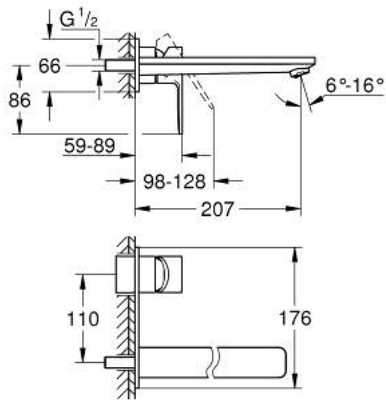

23 444 243 1 **LINEARE 2-HOLE BASIN MIXER**
L-SIZE

PRODUCT DESCRIPTION

- Colour: matte black
- wall mounted
- trim set for use with rough-in set 23 571 000 / 32 635 000
- without concealed body
- metal rosette
- GROHE LongLife finish
- GROHE EcoJoy - less water, perfect flow
- maximum flow rate (at 3 bar): 5 l/min
- GROHE AquaGuide adjustable mousseur
- centre distance 110 mm
- projection 207 mm

23 444 243 1 **LINEARE 2-HOLE BASIN MIXER**
L-SIZE

SPARE PARTS

- 1: Lever (Spare part-nr. 469822430)
- 2: Flow straightener (Spare part-nr. 468372430)
- 3: Extension (Spare part-nr. 46943000)*

* Optional accessories