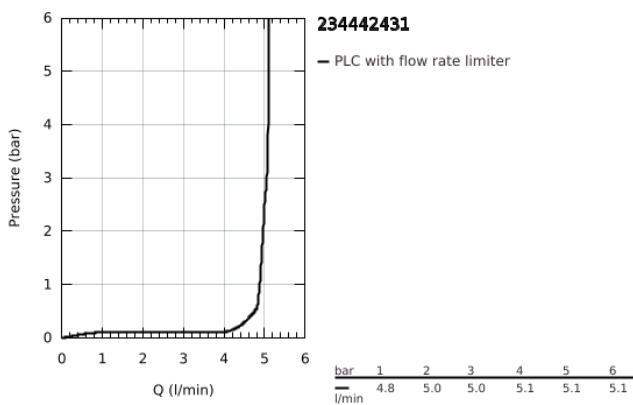

23 444 243 1 **LINEARE 2-HOLE BASIN MIXER**
L-SIZE

PRODUCT DESCRIPTION

- Colour: matte black
- wall mounted
- trim set for use with rough-in set 23 571 000 / 32 635 000
- without concealed body
- metal rosette
- GROHE LongLife finish
- GROHE EcoJoy - less water, perfect flow
- maximum flow rate (at 3 bar): 5 l/min
- GROHE AquaGuide adjustable mousseur
- centre distance 110 mm
- projection 207 mm

23 444 243 1 **LINEARE 2-HOLE BASIN MIXER**
L-SIZE

SPARE PARTS

- 1: Lever (Spare part-nr. 469822430)
- 2: Flow straightener (Spare part-nr. 468372430)
- 3: Extension (Spare part-nr. 46943000)*

* Optional accessories