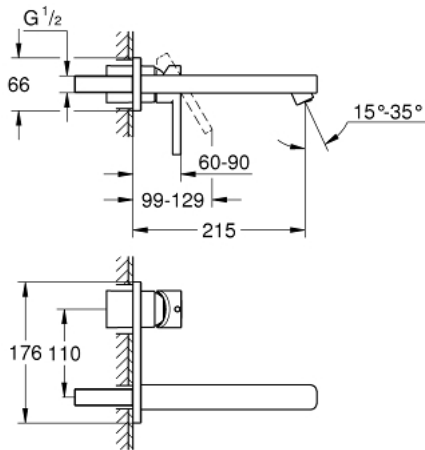

## 23 444 000 LINEARE 2-HOLE BASIN MIXER M-SIZE

### PRODUCT DESCRIPTION

- Colour: chrome
- wall mounted
- without concealed body
- trim set for use with rough-in set 23 571 000 / 32 635 000
- with plate
- GROHE LongLife finish
- GROHE AquaGuide adjustable mousseur 5.7 l/min
- integrated mousseur
- centre distance 110 mm
- projection 215 mm

23 444 000 **LINEARE 2-HOLE BASIN MIXER**  
**M-SIZE**

**SPARE PARTS**

- 1: Lever (Spare part-nr. 46582000)
  - 2: Flow straightener (Spare part-nr. 46894000)
  - 3: Extension (Spare part-nr. 46627000)\*
- \* Optional accessories