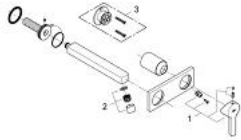

## 23 444 000 LINEARE 2-HOLE BASIN MIXER M-SIZE

### PRODUCT DESCRIPTION

- Colour: chrome
- wall mounted
- without concealed body
- trim set for use with rough-in set 23 571 000 / 32 635 000
- with plate
- GROHE LongLife finish
- GROHE AquaGuide adjustable mousseur 5.7 l/min
- integrated mousseur
- centre distance 110 mm
- projection 215 mm

23 444 000 **LINEARE 2-HOLE BASIN MIXER**  
**M-SIZE**

**SPARE PARTS**

- 1: Lever (Spare part-nr. 46582000)
  - 2: Flow straightener (Spare part-nr. 46894000)
  - 3: Extension (Spare part-nr. 46627000)\*
- \* Optional accessories