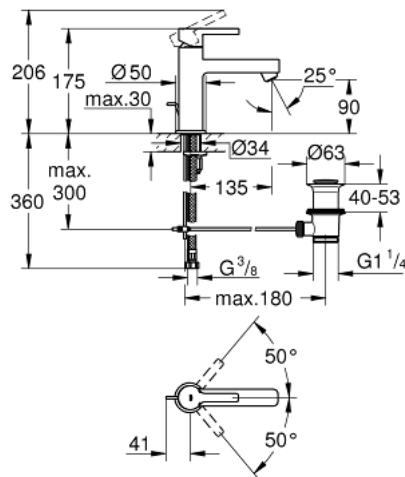

23 443 000 **LINEARE SINGLE-LEVER BASIN MIXER 1/2"**
M-SIZE

PRODUCT DESCRIPTION

- Colour: chrome
- single hole installation
- metal lever
- GROHE SilkMove 28 mm ceramic cartridge
- with temperature limiter
- GROHE LongLife finish
- GROHE EcoJoy - less water, perfect flow
- GROHE SpeedClean mousseur 5.7 l/min
- GROHE Quickfix Plus installation system
- pop-up waste set 1 1/4"
- flexible connection hoses
- minimum pressure 1.0 bar

23 443 000 **LINEARE SINGLE-LEVER BASIN MIXER 1/2"**
M-SIZE

SPARE PARTS

- 1: Lever (Spare part-nr. 46579000)
 - 2: Cap (Spare part-nr. 46581000)
 - 3: Fitting ring (Spare part-nr. 07419000)
 - 4: Cartridge (Spare part-nr. 46580000)
 - 5: Pop-up rod (Spare part-nr. 46739000)
 - 6: Mousseur (Spare part-nr. 06574000)
 - 7: Shank mounting kit (Spare part-nr. 46645000)
 - 8: Waste set 1 1/4" (Spare part-nr. 28910000)
 - 8.1: Plug (Spare part-nr. 07182000)
 - 8.2: Eccentric rod (Spare part-nr. 07052000)
 - 9: Mounting wrench (Spare part-nr. 19017000)*
 - 10: Eccentric rod (Spare part-nr. 07341000)*
- * Optional accessories