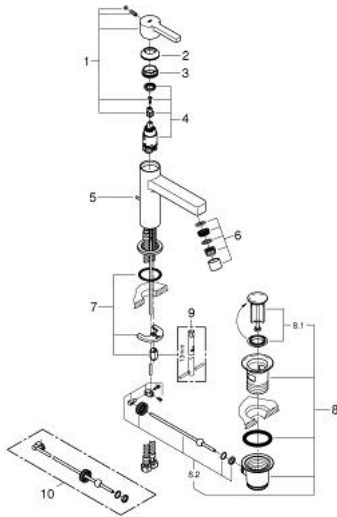

23 443 000 **LINEARE SINGLE-LEVER BASIN MIXER 1/2"**
M-SIZE

PRODUCT DESCRIPTION

- Colour: chrome
- single hole installation
- metal lever
- GROHE SilkMove 28 mm ceramic cartridge
- with temperature limiter
- GROHE LongLife finish
- GROHE EcoJoy - less water, perfect flow
- GROHE SpeedClean mousseur 5.7 l/min
- GROHE Quickfix Plus installation system
- pop-up waste set 1 1/4"
- flexible connection hoses
- minimum pressure 1.0 bar

23 443 000 **LINEARE SINGLE-LEVER BASIN MIXER 1/2"**
M-SIZE

SPARE PARTS

- 1: Lever (Spare part-nr. 46579000)
 - 2: Cap (Spare part-nr. 46581000)
 - 3: Fitting ring (Spare part-nr. 07419000)
 - 4: Cartridge (Spare part-nr. 46580000)
 - 5: Pop-up rod (Spare part-nr. 46739000)
 - 6: Mousseur (Spare part-nr. 06574000)
 - 7: Shank mounting kit (Spare part-nr. 46645000)
 - 8: Waste set 1 1/4" (Spare part-nr. 28910000)
 - 8.1: Plug (Spare part-nr. 07182000)
 - 8.2: Eccentric rod (Spare part-nr. 07052000)
 - 9: Mounting wrench (Spare part-nr. 19017000)*
 - 10: Eccentric rod (Spare part-nr. 07341000)*
- * Optional accessories