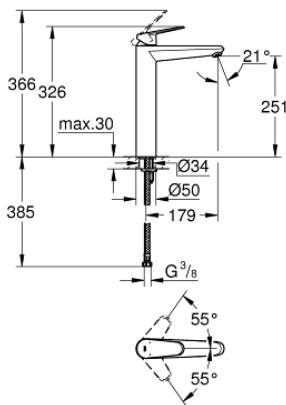

23 432 000 **EURODISC COSMOPOLITAN SINGLE-LEVER BASIN MIXER 1/2" XL-SIZE**

PRODUCT DESCRIPTION

- Colour: chrome
- single hole installation
- metal lever
- for free-standing basins
- GROHE SilkMove 35 mm ceramic cartridge
- adjustable flow rate limiter
- adjustable minimum flow rate 2.5 l/min
- GROHE LongLife finish
- GROHE EcoJoy - less water, perfect flow
- maximum flow rate (at 3 bar): 5 l/min
- SpeedClean mousseur
- GROHE Quickfix Plus installation system
- smooth body
- flexible connection hoses
- minimum pressure 1.0 bar
- optional temperature limiter ref. no. 46 375

23 432 000 **EURODISC COSMOPOLITAN SINGLE-LEVER BASIN MIXER 1/2"**
XL-SIZE

SPARE PARTS

- 1: Lever (Spare part-nr. 46738000)
- 2: Cap (Spare part-nr. 46492000)
- 3: Screw coupling (Spare part-nr. 46460000)
- 4: Cartridge (Spare part-nr. 46374000)
- 5: Mousseur (Spare part-nr. 48159000)
- 6: Shank mounting kit (Spare part-nr. 46645000)
- 7: Temperature limiter (Spare part-nr. 46375000)*
- 8: Socket Spanner (Spare part-nr. 19332000)*
- 9: Mounting wrench (Spare part-nr. 19017000)*
- * Optional accessories