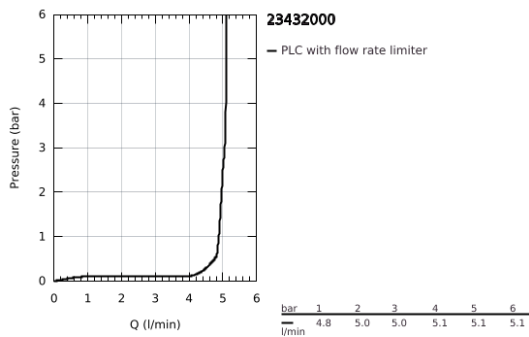

23 432 000 **EURODISC COSMOPOLITAN SINGLE-LEVER BASIN MIXER 1/2" XL-SIZE**

PRODUCT DESCRIPTION

- Colour: chrome
- single hole installation
- metal lever
- for free-standing basins
- GROHE SilkMove 35 mm ceramic cartridge
- adjustable flow rate limiter
- adjustable minimum flow rate 2.5 l/min
- GROHE LongLife finish
- GROHE EcoJoy - less water, perfect flow
- maximum flow rate (at 3 bar): 5 l/min
- SpeedClean mousseur
- GROHE Quickfix Plus installation system
- smooth body
- flexible connection hoses
- minimum pressure 1.0 bar
- optional temperature limiter ref. no. 46 375

23 432 000 **EURODISC COSMOPOLITAN SINGLE-LEVER BASIN MIXER 1/2"**
XL-SIZE

SPARE PARTS

- 1: Lever (Spare part-nr. 46738000)
- 2: Cap (Spare part-nr. 46492000)
- 3: Screw coupling (Spare part-nr. 46460000)
- 4: Cartridge (Spare part-nr. 46374000)
- 5: Mousseur (Spare part-nr. 48159000)
- 6: Shank mounting kit (Spare part-nr. 46645000)
- 7: Temperature limiter (Spare part-nr. 46375000)*
- 8: Socket Spanner (Spare part-nr. 19332000)*
- 9: Mounting wrench (Spare part-nr. 19017000)*
- * Optional accessories