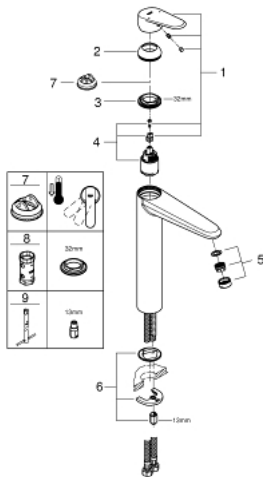

23 432 000 **EURODISC COSMOPOLITAN SINGLE-LEVER BASIN MIXER 1/2" XL-SIZE**

PRODUCT DESCRIPTION

- Colour: chrome
- single hole installation
- metal lever
- for free-standing basins
- GROHE SilkMove 35 mm ceramic cartridge
- adjustable flow rate limiter
- adjustable minimum flow rate 2.5 l/min
- GROHE LongLife finish
- GROHE EcoJoy - less water, perfect flow
- maximum flow rate (at 3 bar): 5 l/min
- SpeedClean mousseur
- GROHE Quickfix Plus installation system
- smooth body
- flexible connection hoses
- minimum pressure 1.0 bar
- optional temperature limiter ref. no. 46 375

23 432 000 **EURODISC COSMOPOLITAN SINGLE-LEVER BASIN MIXER 1/2"**
XL-SIZE

SPARE PARTS

- 1: Lever (Spare part-nr. 46738000)
- 2: Cap (Spare part-nr. 46492000)
- 3: Screw coupling (Spare part-nr. 46460000)
- 4: Cartridge (Spare part-nr. 46374000)
- 5: Mousseur (Spare part-nr. 48159000)
- 6: Shank mounting kit (Spare part-nr. 46645000)
- 7: Temperature limiter (Spare part-nr. 46375000)*
- 8: Socket Spanner (Spare part-nr. 19332000)*
- 9: Mounting wrench (Spare part-nr. 19017000)*
- * Optional accessories