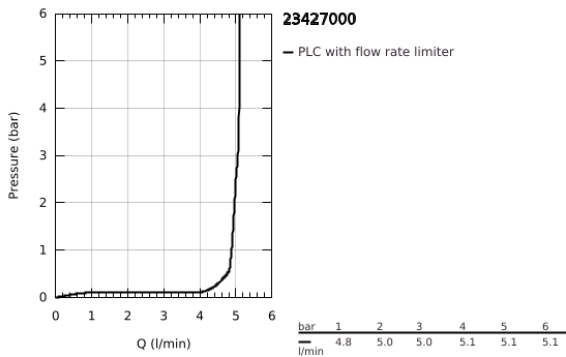

23 427 000 **EURODISC JOY SINGLE-LEVER BASIN MIXER 1/2"**
M-SIZE

PRODUCT DESCRIPTION

- Colour: chrome
- single hole installation
- metal lever
- GROHE FeatherControl Joystick cartridge
- GROHE LongLife finish
- GROHE EcoJoy - less water, perfect flow
- maximum flow rate (at 3 bar): 5 l/min
- SpeedClean mousseur
- GROHE Quickfix Plus installation system
- pop-up waste set 1 1/4"
- flexible connection hoses
- minimum pressure 1.0 bar

23 427 000 **EURODISC JOY SINGLE-LEVER BASIN MIXER 1/2"**
M-SIZE

SPARE PARTS

- 1: Lever (Spare part-nr. 46906000)
- 2: Cartridge (Spare part-nr. 46907000)
- 3: Pop-up rod (Spare part-nr. 46739000)
- 4: Shank mounting kit (Spare part-nr. 46645000)
- 5: Waste set 1 1/4" (Spare part-nr. 28910000)
- 5.1: Plug (Spare part-nr. 07182000)
- 5.2: Eccentric rod (Spare part-nr. 07052000)
- 6: Mousseur (Spare part-nr. 48159000)
- 7: Mounting wrench (Spare part-nr. 19017000)*
- 8: Eccentric rod (Spare part-nr. 07341000)*