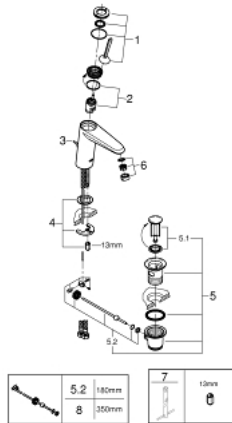

23 427 000 **EURODISC JOY SINGLE-LEVER BASIN MIXER 1/2"**
M-SIZE

PRODUCT DESCRIPTION

- Colour: chrome
- single hole installation
- metal lever
- GROHE FeatherControl Joystick cartridge
- GROHE LongLife finish
- GROHE EcoJoy - less water, perfect flow
- maximum flow rate (at 3 bar): 5 l/min
- SpeedClean mousseur
- GROHE Quickfix Plus installation system
- pop-up waste set 1 1/4"
- flexible connection hoses
- minimum pressure 1.0 bar

23 427 000 **EURODISC JOY SINGLE-LEVER BASIN MIXER 1/2"**
M-SIZE

SPARE PARTS

- 1: Lever (Spare part-nr. 46906000)
- 2: Cartridge (Spare part-nr. 46907000)
- 3: Pop-up rod (Spare part-nr. 46739000)
- 4: Shank mounting kit (Spare part-nr. 46645000)
- 5: Waste set 1 1/4" (Spare part-nr. 28910000)
- 5.1: Plug (Spare part-nr. 07182000)
- 5.2: Eccentric rod (Spare part-nr. 07052000)
- 6: Mousseur (Spare part-nr. 48159000)
- 7: Mounting wrench (Spare part-nr. 19017000)*
- 8: Eccentric rod (Spare part-nr. 07341000)*