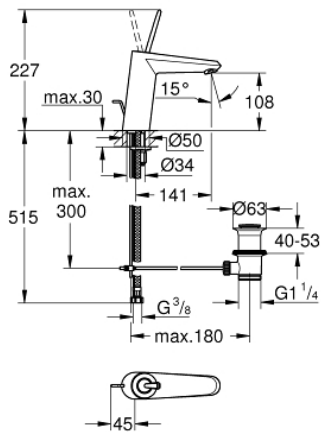

23 427 000 **EURODISC JOY SINGLE-LEVER BASIN MIXER 1/2"**
M-SIZE

PRODUCT DESCRIPTION

- Colour: chrome
- single hole installation
- metal lever
- GROHE FeatherControl Joystick cartridge
- GROHE LongLife finish
- GROHE EcoJoy - less water, perfect flow
- maximum flow rate (at 3 bar): 5 l/min
- SpeedClean mousseur
- GROHE Quickfix Plus installation system
- pop-up waste set 1 1/4"
- flexible connection hoses
- minimum pressure 1.0 bar

23 427 000 **EURODISC JOY SINGLE-LEVER BASIN MIXER 1/2"**
M-SIZE

SPARE PARTS

- 1: Lever (Spare part-nr. 46906000)
- 2: Cartridge (Spare part-nr. 46907000)
- 3: Pop-up rod (Spare part-nr. 46739000)
- 4: Shank mounting kit (Spare part-nr. 46645000)
- 5: Waste set 1 1/4" (Spare part-nr. 28910000)
- 5.1: Plug (Spare part-nr. 07182000)
- 5.2: Eccentric rod (Spare part-nr. 07052000)
- 6: Mousseur (Spare part-nr. 48159000)
- 7: Mounting wrench (Spare part-nr. 19017000)*
- 8: Eccentric rod (Spare part-nr. 07341000)*