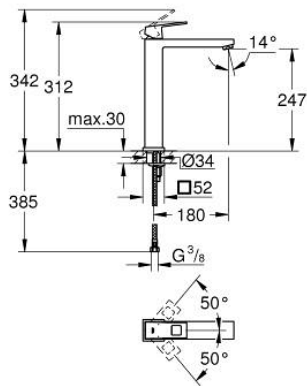

23 406 DC0 **EUROCUBE SINGLE-LEVER BASIN MIXER 1/2"**
XL-SIZE

PRODUCT DESCRIPTION

- Colour: supersteel
- single hole installation
- metal lever
- for free-standing basins
- GROHE SilkMove 28 mm ceramic cartridge
- temperature limiter
- GROHE LongLife finish
- GROHE EcoJoy - less water, perfect flow
- maximum flow rate (at 3 bar): 5 l/min
- GROHE Quickfix Plus installation system
- smooth body
- flexible connection hoses
- minimum pressure 1.0 bar

23 406 DC0 **EUROCUBE SINGLE-LEVER BASIN MIXER 1/2"**
XL-SIZE

SPARE PARTS

- 1: Lever (Spare part-nr. 46786DC0)
 - 2: Fitting ring (Spare part-nr. 46715000)
 - 3: Cartridge (Spare part-nr. 46580000)
 - 4: Mousseur (Spare part-nr. 48159DC0)
 - 5: Shank mounting kit (Spare part-nr. 46645000)
 - 6: Mounting wrench (Spare part-nr. 19017000)*
- * Optional accessories