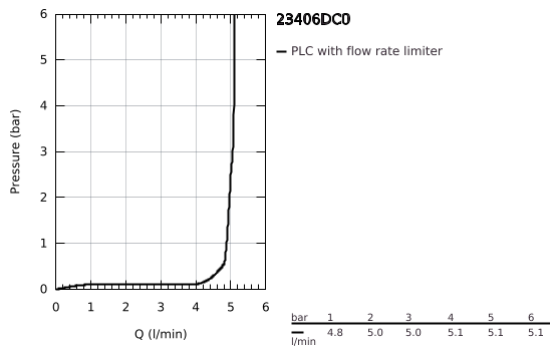

23 406 DC0 **EUROCUBE SINGLE-LEVER BASIN MIXER 1/2"**
XL-SIZE

PRODUCT DESCRIPTION

- Colour: supersteel
- single hole installation
- metal lever
- for free-standing basins
- GROHE SilkMove 28 mm ceramic cartridge
- temperature limiter
- GROHE LongLife finish
- GROHE EcoJoy - less water, perfect flow
- maximum flow rate (at 3 bar): 5 l/min
- GROHE Quickfix Plus installation system
- smooth body
- flexible connection hoses
- minimum pressure 1.0 bar

23 406 DC0 **EUROCUBE SINGLE-LEVER BASIN MIXER 1/2"**
XL-SIZE

SPARE PARTS

- 1: Lever (Spare part-nr. 46786DC0)
 - 2: Fitting ring (Spare part-nr. 46715000)
 - 3: Cartridge (Spare part-nr. 46580000)
 - 4: Mousseur (Spare part-nr. 48159DC0)
 - 5: Shank mounting kit (Spare part-nr. 46645000)
 - 6: Mounting wrench (Spare part-nr. 19017000)*
- * Optional accessories