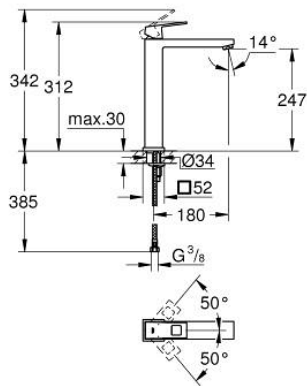

23 406 AL0 **EUROCUBE SINGLE-LEVER BASIN MIXER 1/2"**  
**XL-SIZE**

**PRODUCT DESCRIPTION**

- Colour: brushed hard graphite
- single hole installation
- metal lever
- for free-standing basins
- GROHE SilkMove 28 mm ceramic cartridge
- temperature limiter
- GROHE LongLife finish
- GROHE EcoJoy - less water, perfect flow
- maximum flow rate (at 3 bar): 5 l/min
- GROHE Quickfix Plus installation system
- smooth body
- flexible connection hoses
- minimum pressure 1.0 bar

## 23 406 AL0 EUROCUBE SINGLE-LEVER BASIN MIXER 1/2" XL-SIZE

### SPARE PARTS

- 1: Lever (Spare part-nr. 46786AL0)
  - 2: Fitting ring (Spare part-nr. 46715000)
  - 3: Cartridge (Spare part-nr. 46580000)
  - 4: Mousseur (Spare part-nr. 48159AL0)
  - 5: Shank mounting kit (Spare part-nr. 46645000)
  - 6: Mounting wrench (Spare part-nr. 19017000)\*
- \* Optional accessories