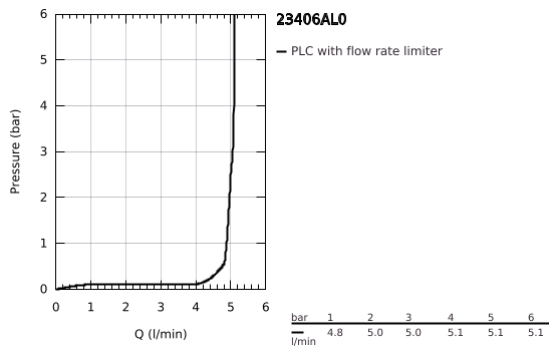

23 406 AL0 **EUROCUBE SINGLE-LEVER BASIN MIXER 1/2"**  
**XL-SIZE**

**PRODUCT DESCRIPTION**

- Colour: brushed hard graphite
- single hole installation
- metal lever
- for free-standing basins
- GROHE SilkMove 28 mm ceramic cartridge
- temperature limiter
- GROHE LongLife finish
- GROHE EcoJoy - less water, perfect flow
- maximum flow rate (at 3 bar): 5 l/min
- GROHE Quickfix Plus installation system
- smooth body
- flexible connection hoses
- minimum pressure 1.0 bar

## 23 406 AL0 EUROCUBE SINGLE-LEVER BASIN MIXER 1/2" XL-SIZE